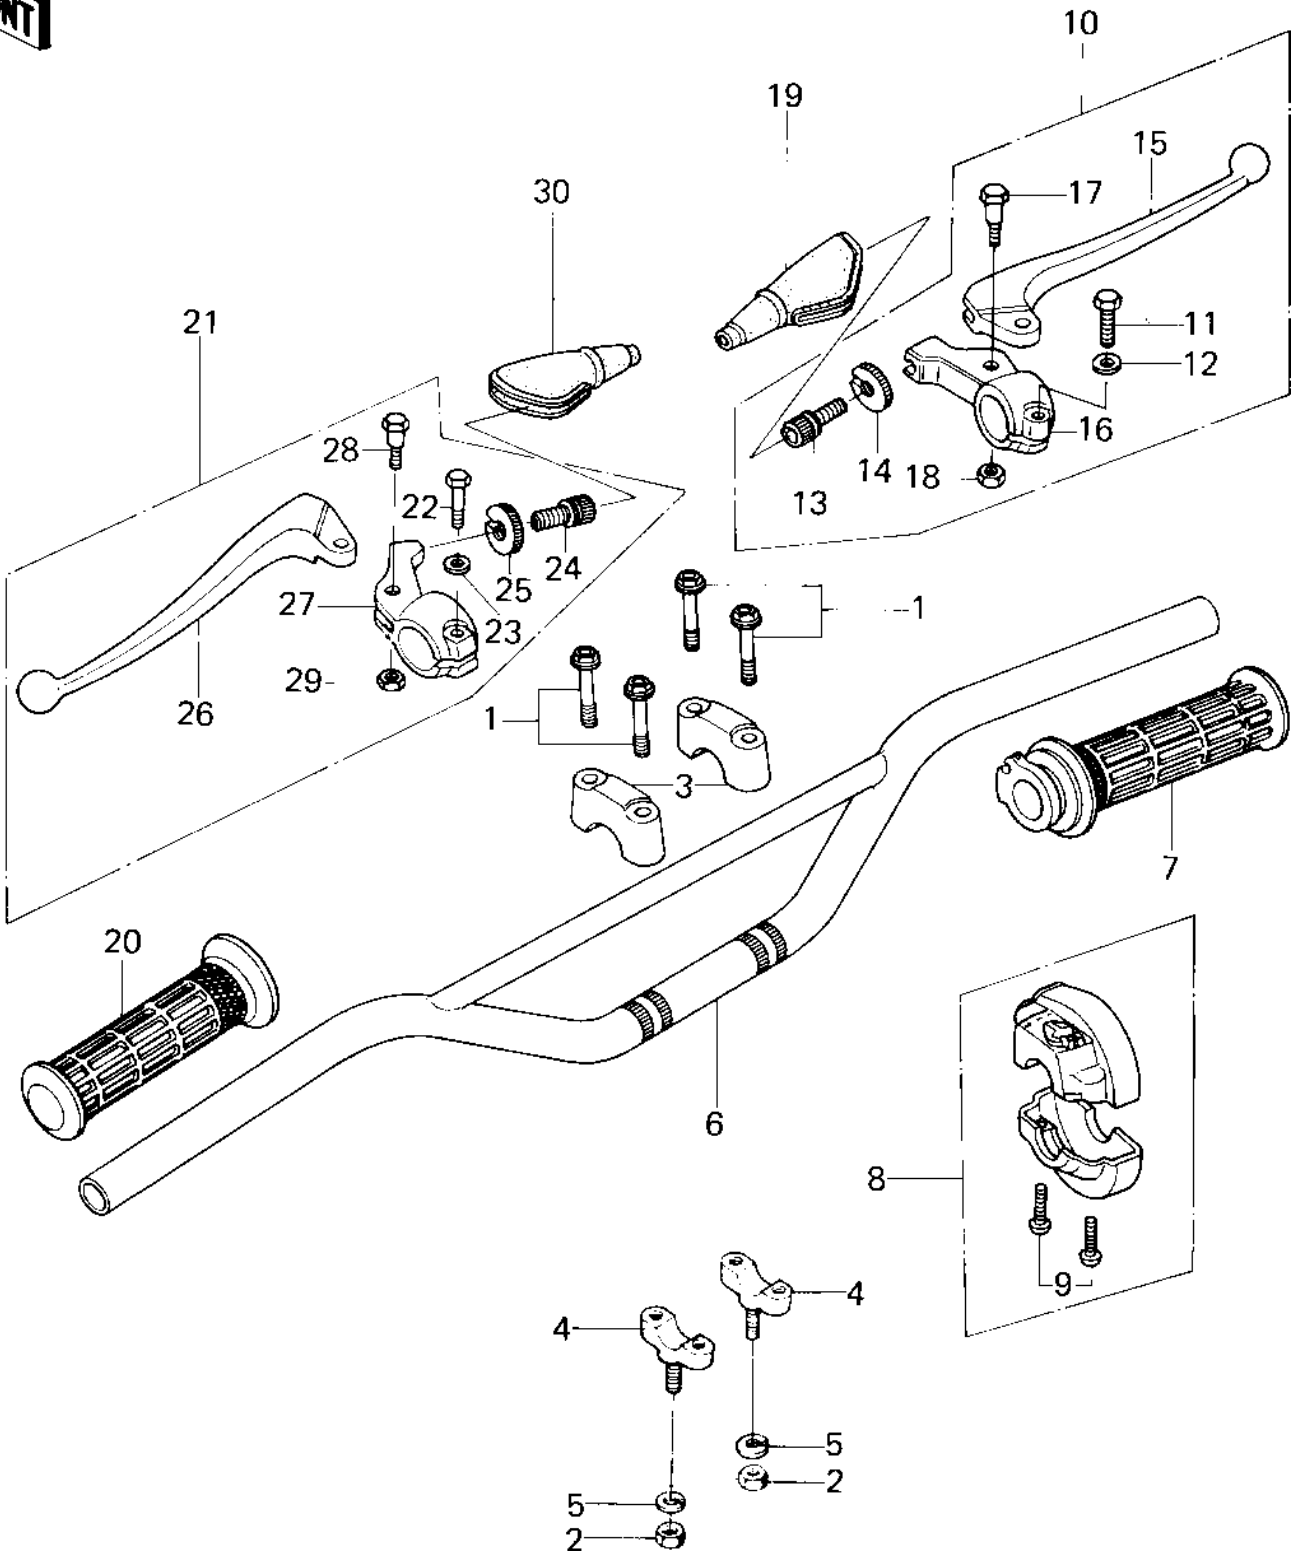

1980 KDX80 PARTS DIAGRAM

HANDLEBAR

1980 KDX80 PARTS LIST

HANDLEBAR

ITEM NAME	PART NUMBER	QUANTITY
BOLT,FLANGED,8X35 (Ref # 1)	130G0835	4
NUT,10MM (Ref # 2)	314B1000	2
HOLDER-HANDLEBAR (Ref # 3)	46012-008	2
HOLDER,HANDLEBAR (Ref # 4)	46012-1002	2
WASHER SPRING 10MM (Ref # 5)	461F1000	2
HANDLEBAR,FLAT BLACK (Ref # 6)	46003-1053	1
GRIP ASSY,THROTTLE (Ref # 7)	46019-1005	1
HOUSING ASSY,CONT,R.H (Ref # 8)	46091-1041	1
SCREW PAN HEAD 5X18 (Ref # 9)	220B0518	2
LEVER ASSY,FRNT BRAKE (Ref # 10)	46021-025	1
BOLT HEX HEAD 6X25 (Ref # 11)	110N0625	1
WASHER,PLAIN,6MM (Ref # 12)	410D0600	1
SCREW CABLE ADJUST (Ref # 13)	46055-003	1
NUT-LOCK (Ref # 14)	46056-005	1
LEVER FRONT BRAKE (Ref # 15)	46058-004	1
HOLDER,FR LEVER,F.BLK (Ref # 16)	46060-011-21	1
BOLT,HEX HEAD,5X22 (Ref # 17)	92007-046	1
NUT-LOCK,5MM (Ref # 18)	92019-014	1
BOOTS,LEVER HOLDER (Ref # 19)	49006-1017	1
GRIP,L.H. (Ref # 20)	46075-1004	1
LEVER ASSY,CLUTCH (Ref # 21)	46076-045	1
BOLT HEX HEAD 6X25 (Ref # 22)	110N0625	1
WASHER,PLAIN,6MM (Ref # 23)	410D0600	1
SCREW CABLE ADJUST (Ref # 24)	46055-003	1
NUT-LOCK (Ref # 25)	46056-005	1
LEVER-CLUTCH (Ref # 26)	46092-015	1
HOLDER,CL LEVER,F.BLK (Ref # 27)	46094-015-21	1
BOLT,HEX HEAD,5X22 (Ref # 28)	92007-046	1
NUT-LOCK,5MM (Ref # 29)	92019-014	1