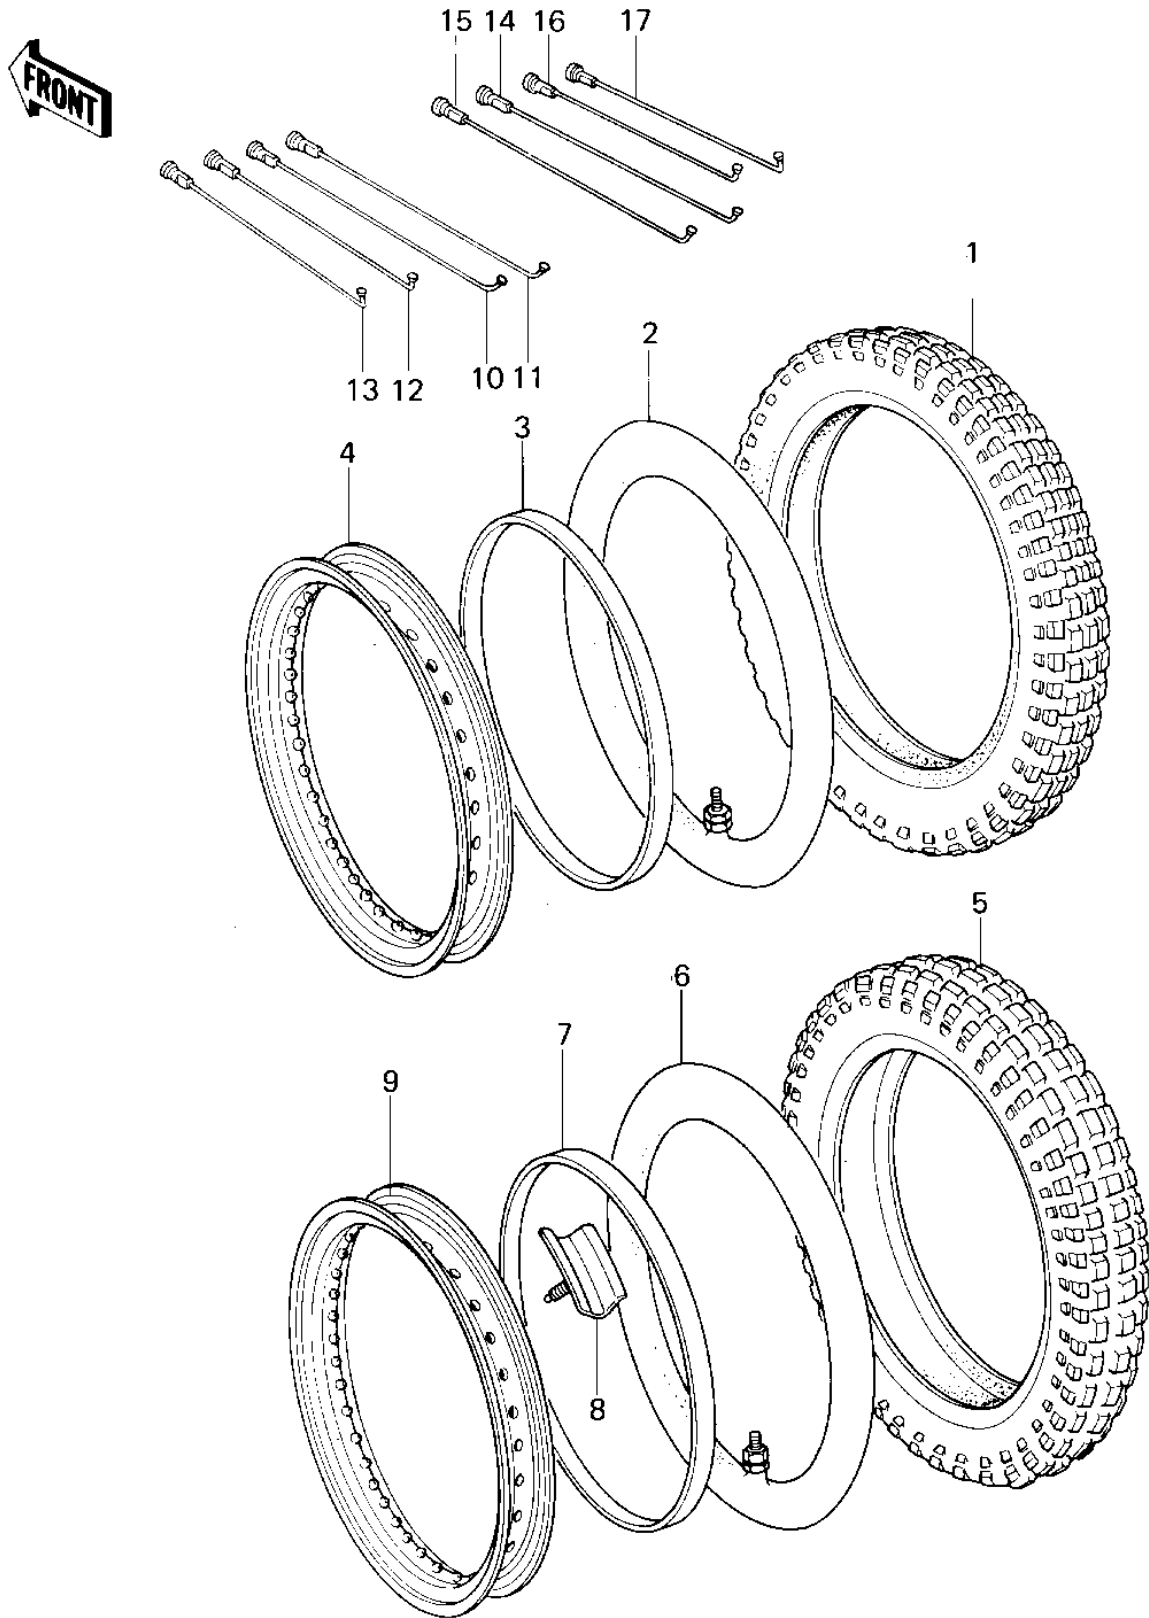

1980 KDX80 PARTS DIAGRAM

WHEELS/TIRES

1980 KDX80 PARTS LIST

WHEELS/TIRES

ITEM NAME	PART NUMBER	QUANTITY
TIRE,FR,70/100-16 39M (Ref # 1)	41002-1553	1
TUBE-TIRE,FR (Ref # 2)	41022-1112	1
BAND,RIM,FRONT (Ref # 3)	41023-024	1
RIM,FRONT (Ref # 4)	41025-1024	1
TIRE,RR,80/100-14 43M (Ref # 5)	41002-1554	1
UNAVAILABLE IN PRICE BOOK (Ref # 6)	410221006	1
BAND,RIM,4.10-14 (Ref # 7)	41023-1025	1
PROTECTOR-BEAD 1.60A (Ref # 8)	41024-006	1
RIM,REAR,1.60X14 (Ref # 9)	41025-1022	1
SPOKE-ASY,FR RH (Ref # 10)	41027-5024	9
SPOKE-ASY,FR RH (Ref # 11)	41028-5021	9
SPOKE-ASY,FR LH (Ref # 12)	41027-5025	9
SPOKE-ASY,FR LH (Ref # 13)	41028-5022	9
SPOKE-ASY,RR LH (Ref # 14)	41027-5028	9
SPOKE ASSY,RR,LH (Ref # 15)	41028-5025	9
SPOKE-ASY,RR RH (Ref # 16)	41027-5029	9
SPOKE ASSY,RR,OUTE RH (Ref # 17)	41028-5026	9