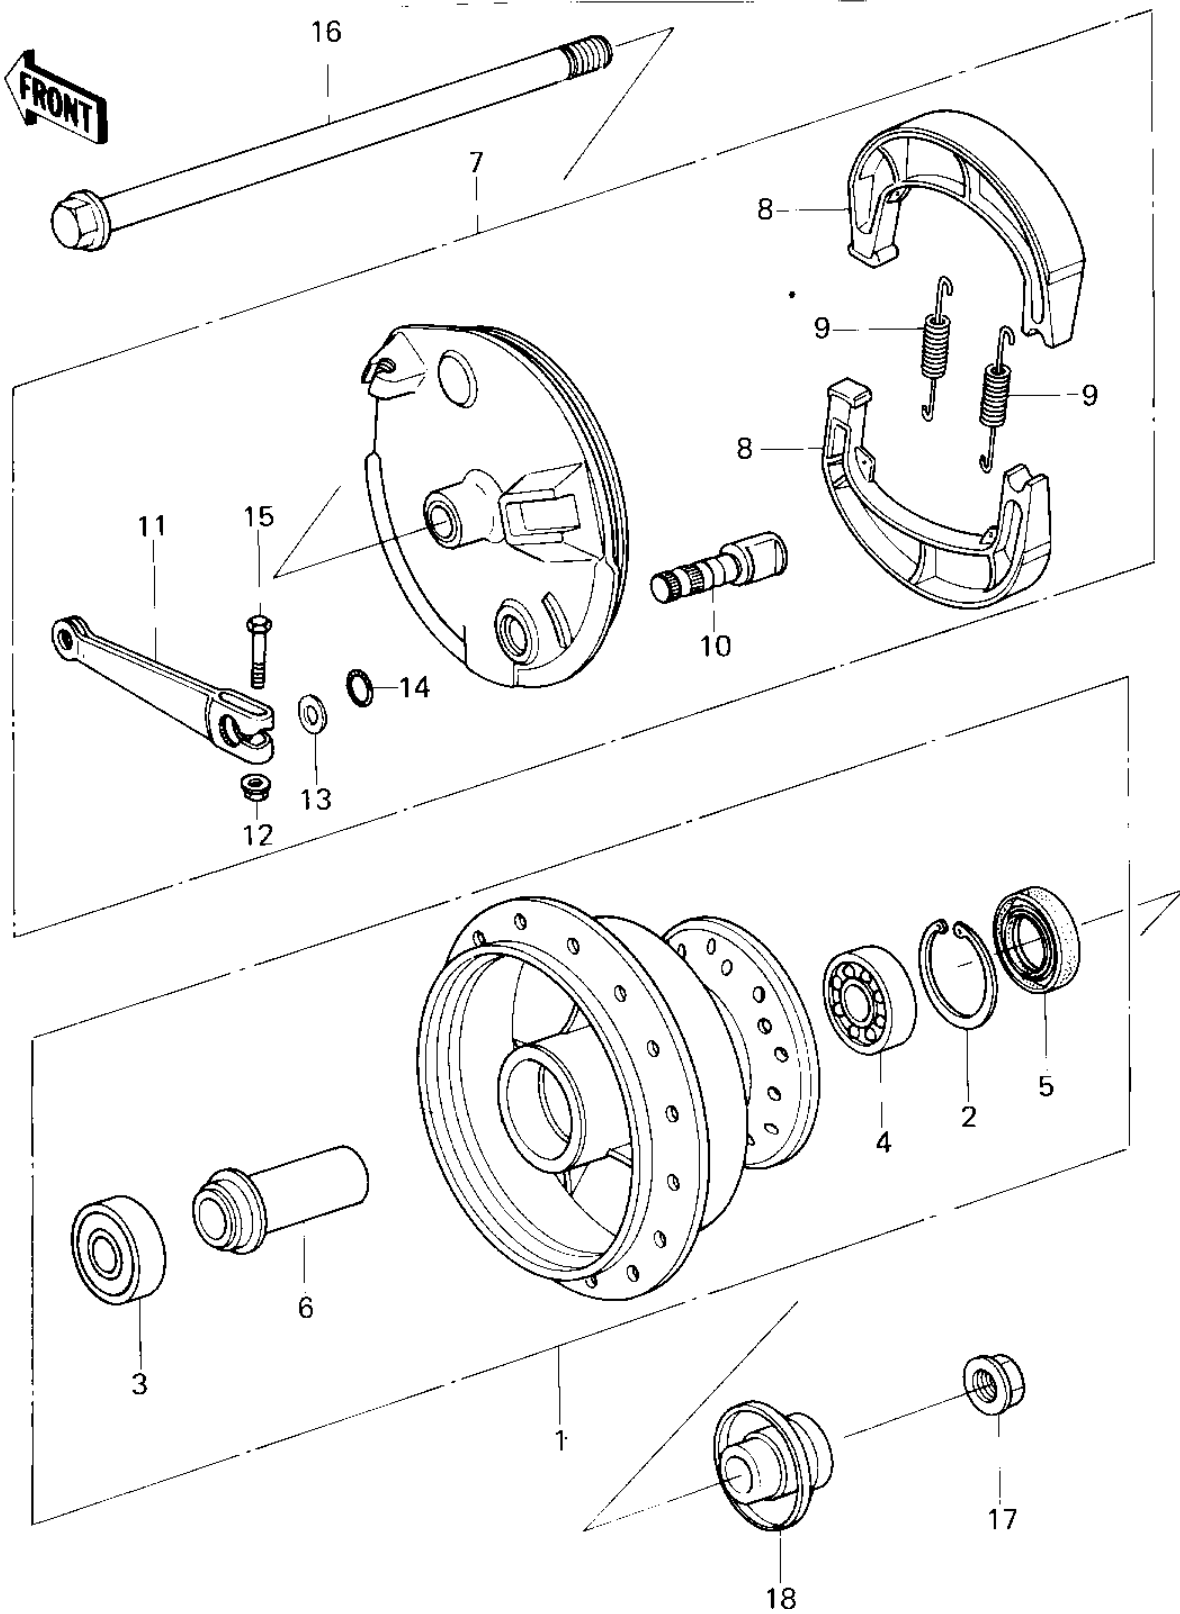

# 1981 KDX80 PARTS DIAGRAM

## FRONT HUB/BRAKE

# 1981 KDX80 PARTS LIST

## FRONT HUB/BRAKE

ITEM NAME	PART NUMBER	QUANTITY
DRUM-ASSY,FR BRK (Ref # 1)	41034-1022	
CIRCLIP,35MM (Ref # 2)	481J3500	
BEARING,BALL,#6200U (Ref # 3)	601B6200U	
BEARING,BALL,#6300 (Ref # 4)	601B6300	
OIL SEAL,20X35X7 (Ref # 5)	654A203507	
COLLAR,FRONT BRAKE (Ref # 6)	92027-1093	
PANEL-ASY,FR BRK (Ref # 7)	41035-1033	
SHOE,BRAKE (Ref # 8)	41048-1021	
SPRING,BRAKE SHOE (Ref # 9)	92081-1766	
CAM,BRAKE,FRONT (Ref # 10)	41050-1009	
LEVER,BRAKE CAM,FRONT (Ref # 11)	41053-1011	
NUT,6MM (Ref # 12)	41072-007	
WASHER (Ref # 13)	92022-257	
"O" RING,12MM (Ref # 14)	670B2012	
BOLT,HEX HEAD,6X30 (Ref # 15)	92001-1135	
AXLE,FRONT (Ref # 16)	41068-1011	
NUT,10MM (Ref # 17)	92015-1415	
COLLAR,FRONT AXLE (Ref # 18)	92027-1094	