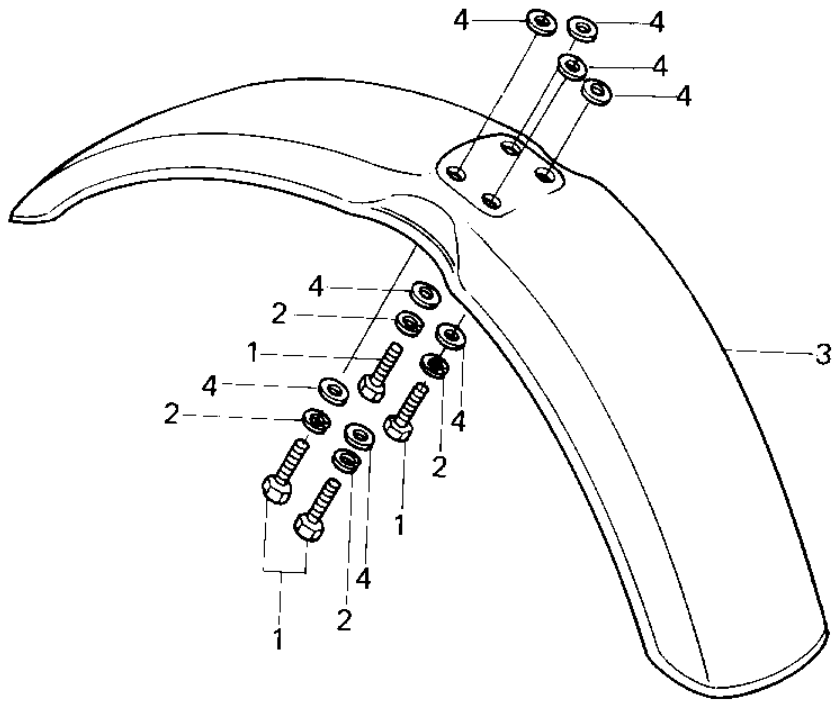

# 1980 KDX80 PARTS DIAGRAM

# 1980 KDX80 PARTS LIST

## FENDERS

ITEM NAME	PART NUMBER	QUANTITY
BOLT-UPSET (Ref # 1)	112G0618	4
WASHER SPRING 6MM (Ref # 2)	461F0600	4
FENDER-FR,LIME GREEN (Ref # 3)	35004-1043-6W	1
WASHER 6.5X20X1.6T (Ref # 4)	92022-125	8
BOLT-UPSET (Ref # 5)	112G0618	3
NUT 6MM (Ref # 6)	311B0600	3
FENDER-RR,L.GREEN (Ref # 7)	35023-1025-6W	1
WASHER 6.5X20X1.6T (Ref # 8)	92022-125	3
WASHER SPRING 6MM (Ref # 9)	461F0600	3
WASHER PLAIN 6MM (Ref # 10)	411B0600	3