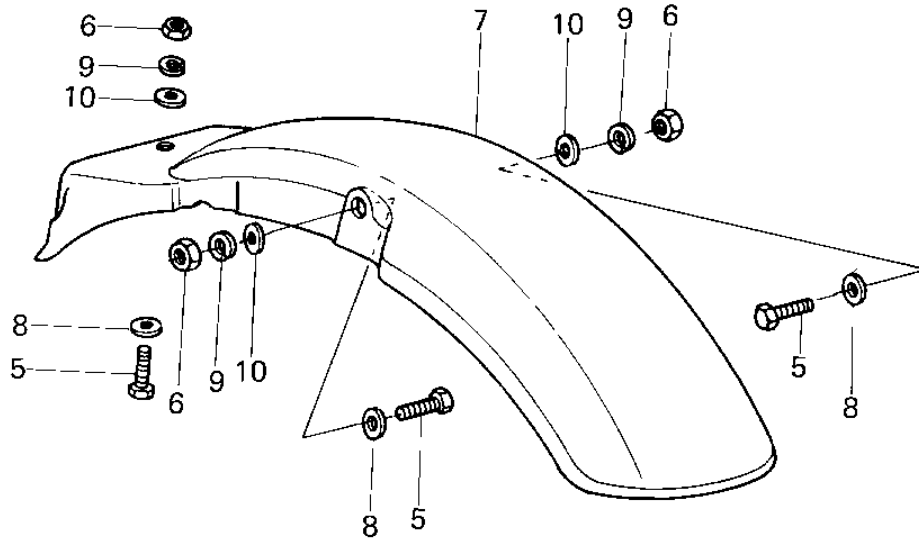

1980 KDX80 PARTS DIAGRAM

FENDERS