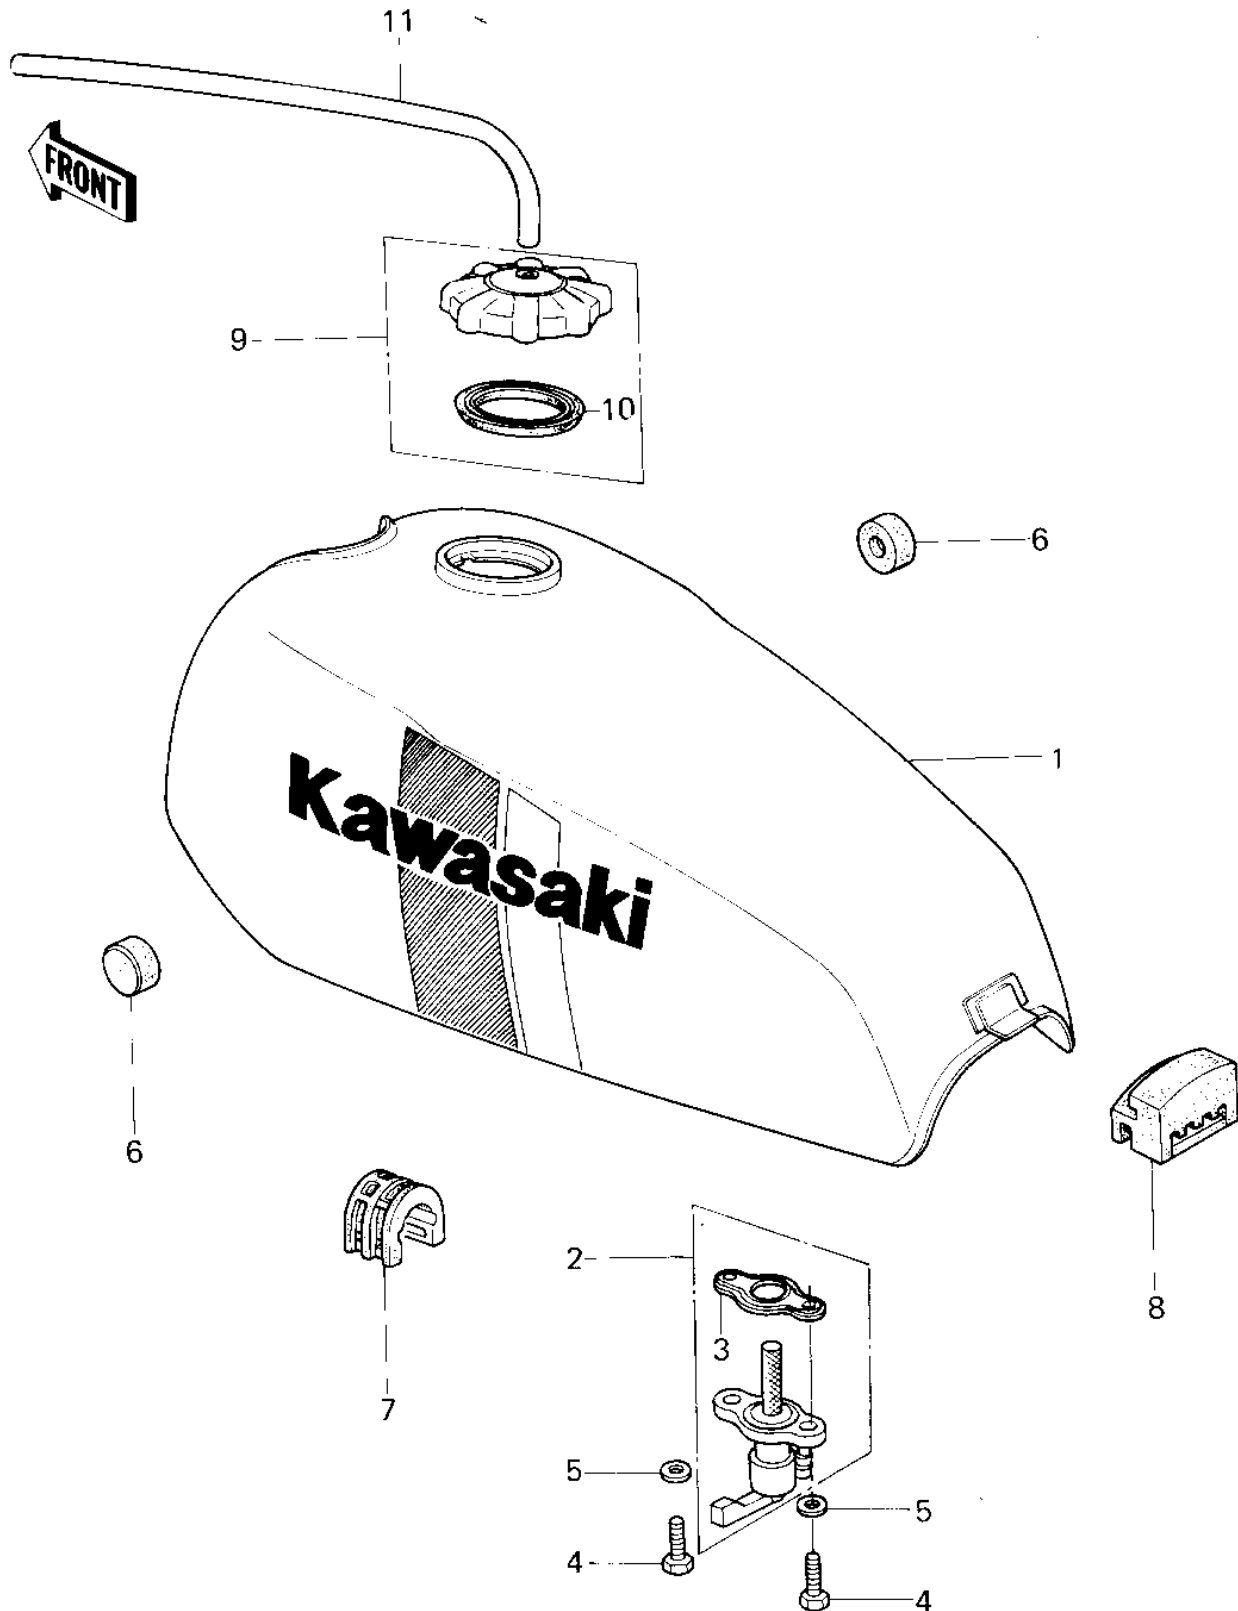

# 1980 KDX80 PARTS DIAGRAM

FUEL TANK

# 1980 KDX80 PARTS LIST

## FUEL TANK

ITEM NAME	PART NUMBER	QUANTITY
TANK-FUEL,LIME GREEN (Ref # 1)	51001-5046-7F	1
TAP-ASSY-FUEL (Ref # 2)	51023-1115	1
GASKET,FUEL TAP (Ref # 3)	11009-1135	1
BOLT,6X20,FUEL TAP (Ref # 4)	92001-1091	2
WASHER-PLAIN (Ref # 5)	92022-183	2
DAMPER RUBBER-FL TANK (Ref # 6)	92075-101	2
DAMPER,FUEL TANK (Ref # 7)	92075-1065	1
DAMPER,FUEL TANK (Ref # 8)	92075-1066	1
CAP ASSY,TANK,FUEL (Ref # 9)	51048-1004	1
GASKET,FUEL TANK CAP (Ref # 10)	51059-006	1
TUBE-RUBBER 5X400 (Ref # 11)	702A05400	1