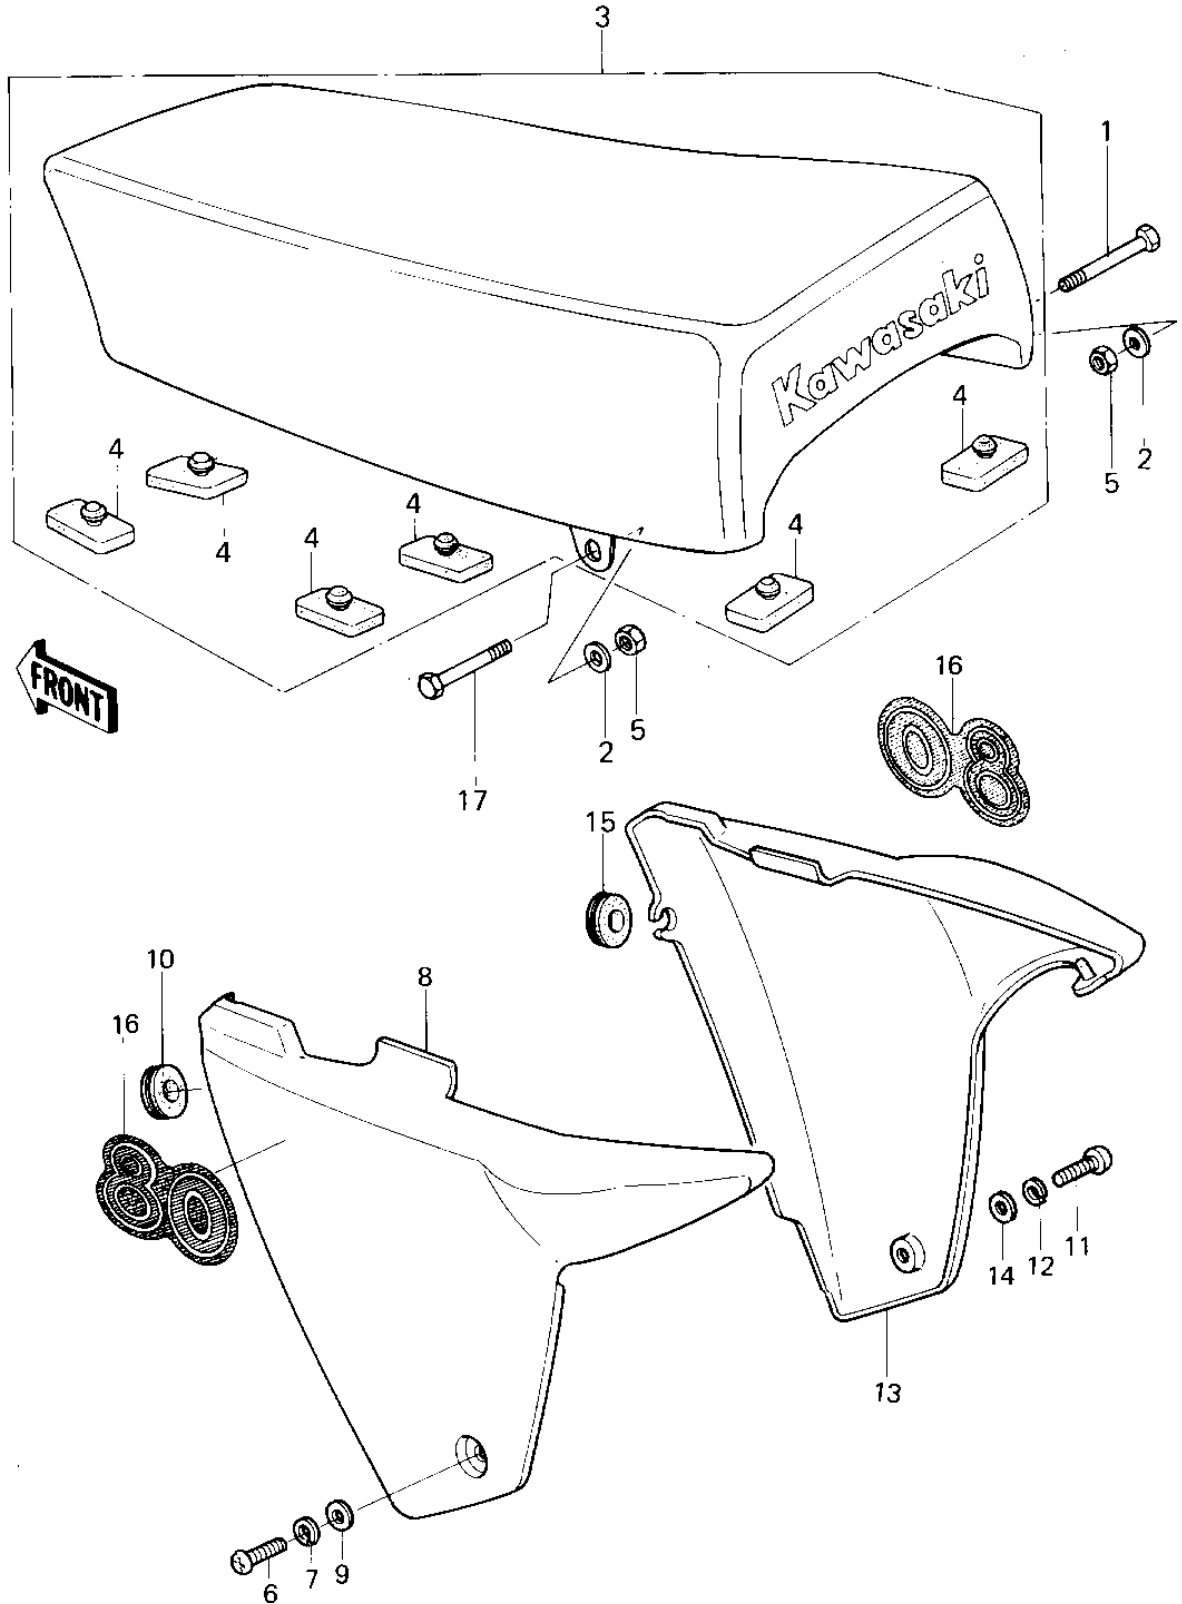

1981 KDX80 PARTS DIAGRAM

SEAT/SIDE COVERS

1981 KDX80 PARTS LIST

SEAT/SIDE COVERS

ITEM NAME	PART NUMBER	QUANTITY
BOLT-UPSET (Ref # 1)	112G0645	
WASHER PLAIN 6MM (Ref # 2)	411B0600	
SEAT-ASSY (Ref # 3)	53001-1110	
SEAT-ASSY (Ref # 3)	53001-1110	
DAMPER RUBBER,SEAT (Ref # 4)	92075-1054	
NUT (Ref # 5)	92019-008	
SCREW PAN HEAD 6X20 (Ref # 6)	220B0620	
WASHER SPRING 6MM (Ref # 7)	461F0600	
COVER,SIDE,L.H.GREEN (Ref # 8)	36001-1078-6W	
WASHER PLAIN (Ref # 9)	92022-024	
DAMPER,SIDE COVER (Ref # 10)	92075-1067	
SCREW PAN HEAD 6X20 (Ref # 11)	220B0620	
WASHER SPRING 6MM (Ref # 12)	461F0600	
COVER,SIDE,R.H.GREEN (Ref # 13)	36001-1079-6W	
WASHER PLAIN (Ref # 14)	92022-024	
DAMPER,SIDE COVER (Ref # 15)	92075-1067	
MARK,SIDE COVER (Ref # 16)	56018-1138	
BOLT-UPSET,6X40 (Ref # 17)	112G0640	