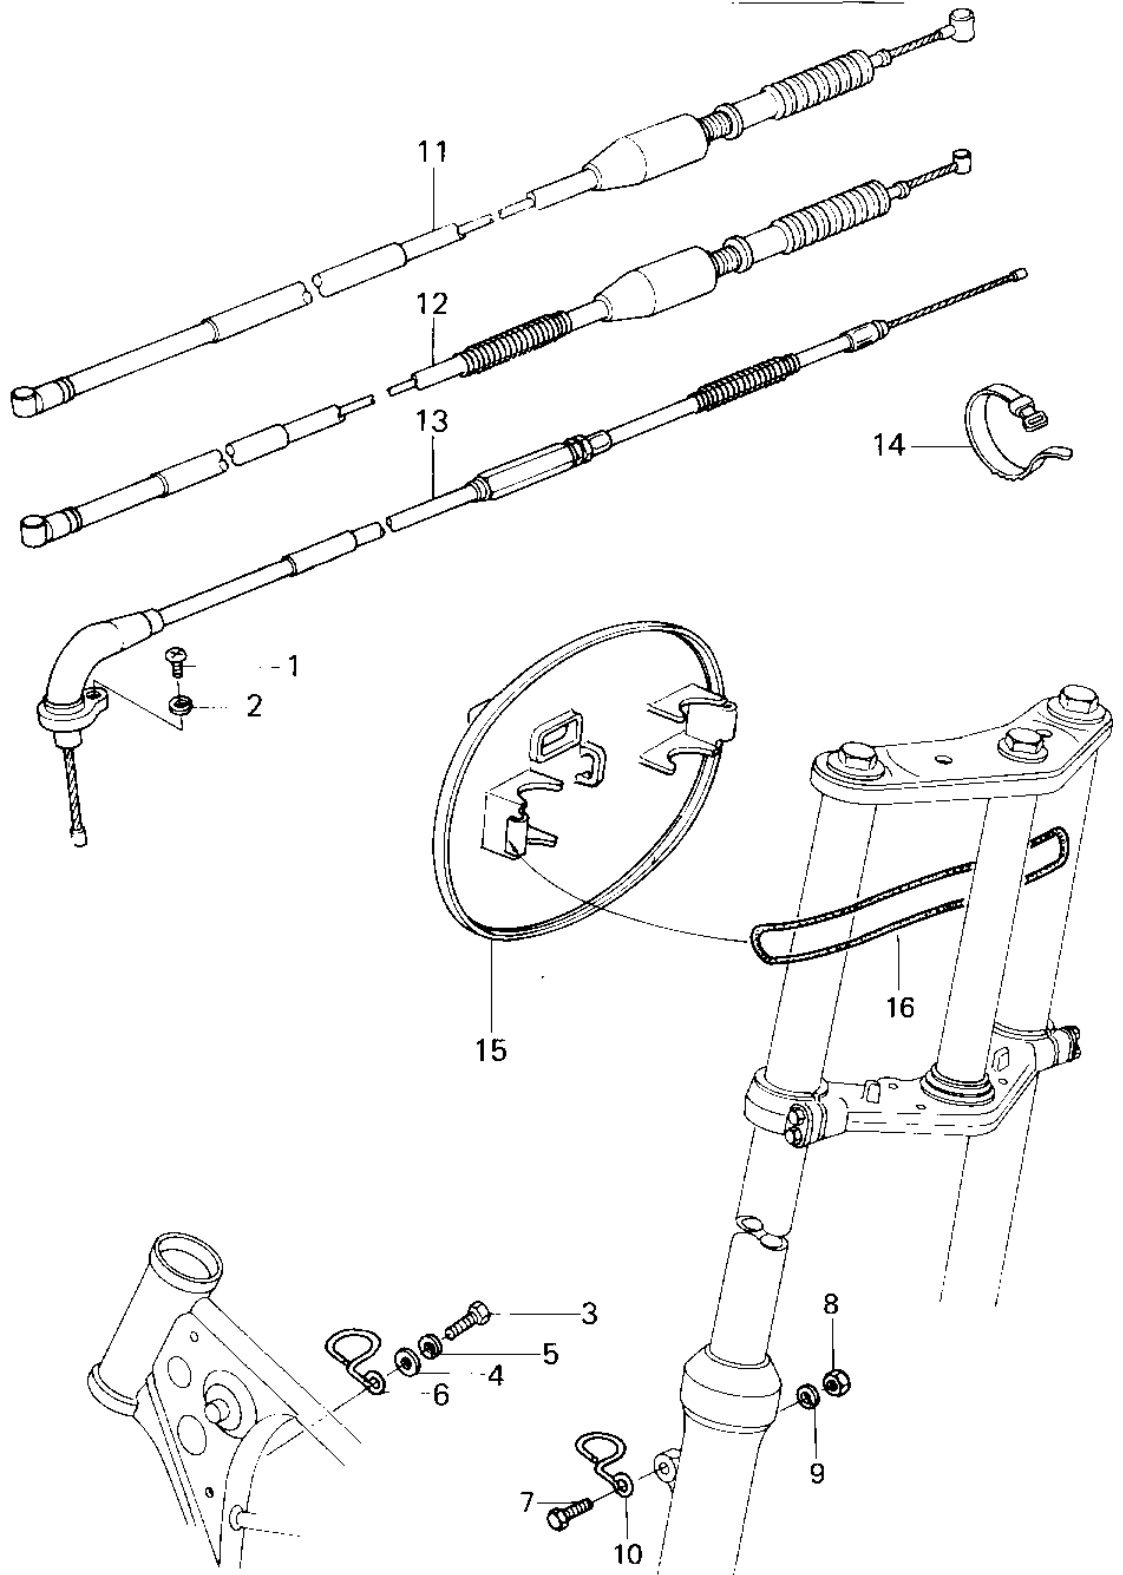

1981 KDX80 PARTS DIAGRAM

CABLES/NUMBER PLATE

1981 KDX80 PARTS LIST

CABLES/NUMBER PLATE

ITEM NAME	PART NUMBER	QUANTITY
SCREW PAN HEAD 5X10 (Ref # 1)	220B0510	
WASHER SPRING 5MM (Ref # 2)	461F0500	
BOLT-UPSET,6X12 (Ref # 3)	112G0612	
WASHER PLAIN 6MM (Ref # 4)	411B0600	
WASHER SPRING 6MM (Ref # 5)	461F0600	
CLAMP,CABLE (Ref # 6)	92037-092	
BOLT-UPSET (Ref # 7)	112G0618	
NUT 6MM (Ref # 8)	311B0600	
WASHER SPRING 6MM (Ref # 9)	461F0600	
CLAMP,CABLE (Ref # 10)	92037-092	
CABLE,BRAKE,FRONT (Ref # 11)	54005-1013	
CABLE,CLUTCH (Ref # 12)	54011-1035	
CABLE,THROTTLE (Ref # 13)	54012-1022	
BAND,WIRING HARNESS (Ref # 14)	92072-056	
PLATE,NUMBER,L.GREEN (Ref # 15)	58029-1002-6W	
"O" RING,135MM (Ref # 16)	92055-1058	