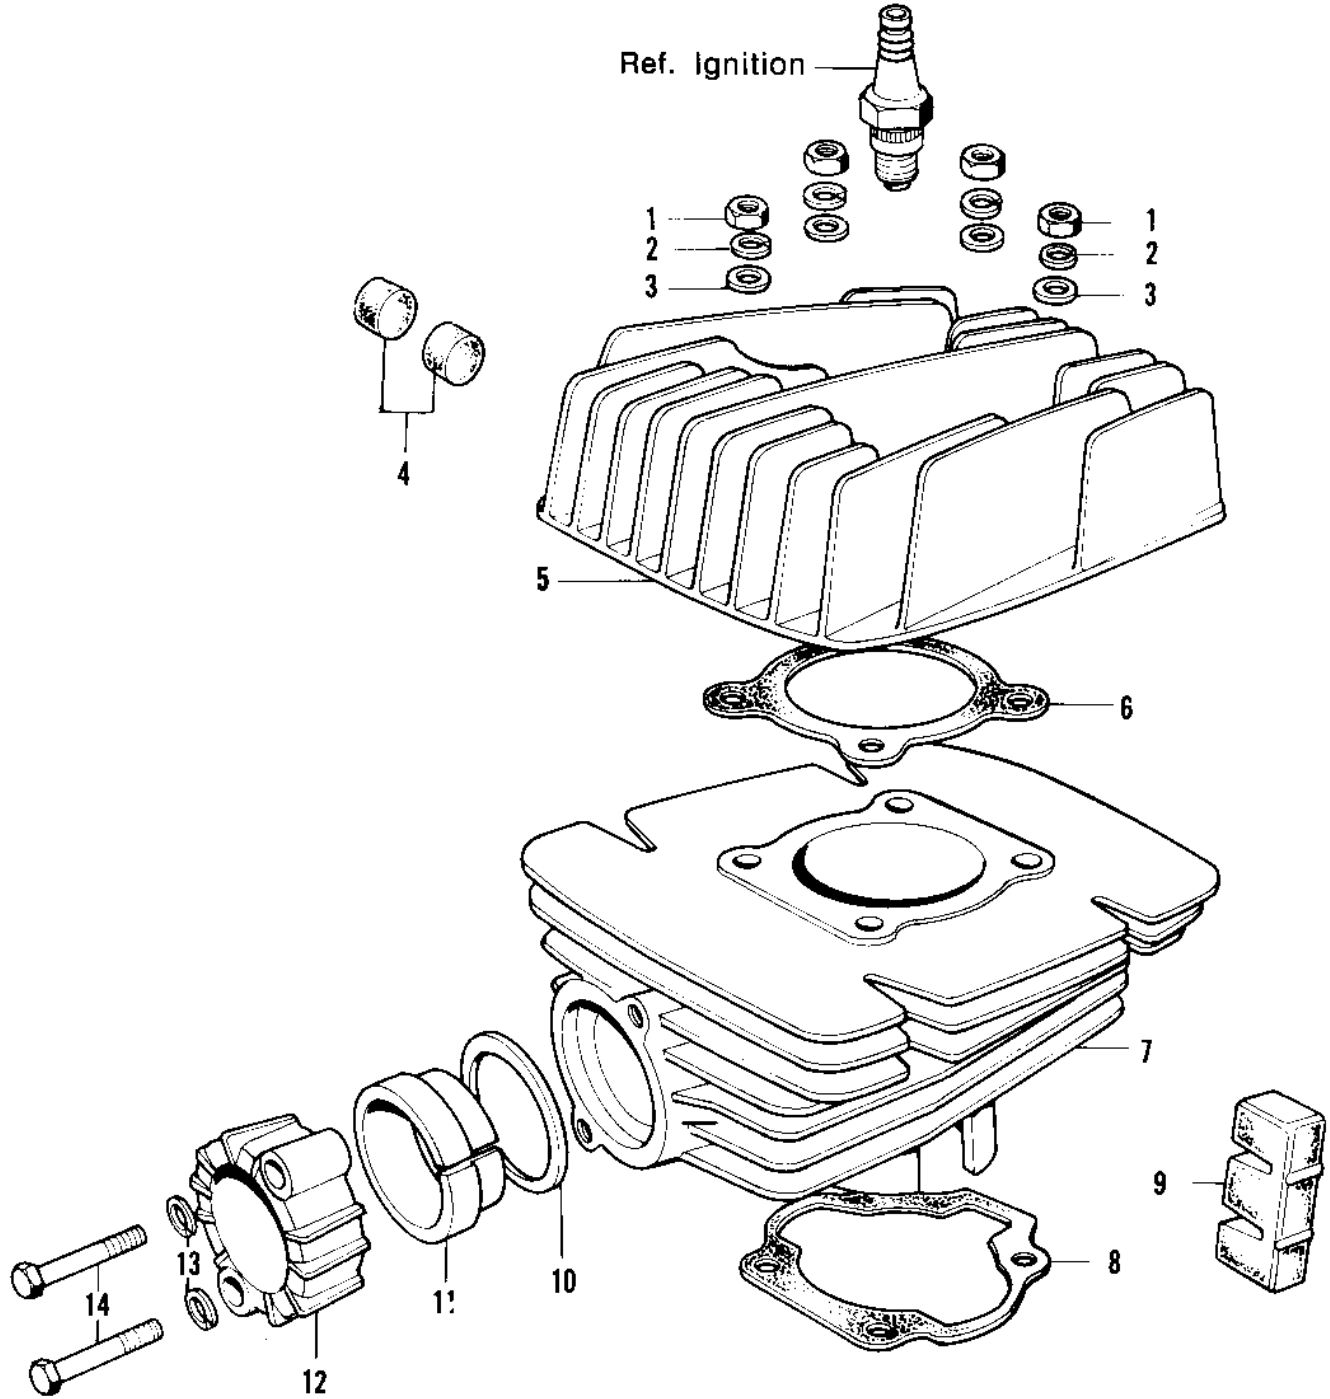

1973 Midi-Bike PARTS DIAGRAM

CYLINDER HEAD/CYLINDER (73-'75 MC1/MC1-

1973 Midi-Bike PARTS LIST

CYLINDER HEAD/CYLINDER ('73-'75 MC1/MC1-

ITEM NAME	PART NUMBER	QUANTITY
NUT,8MM (Ref # 1)	311B0800	4
NUT,8MM (Ref # 1)	311B0800	4
WASHER SPRING 8MM (Ref # 2)	461F0800	4
WASHER SPRING 8MM (Ref # 2)	461F0800	4
WASHER PLAIN 8MM (Ref # 3)	410B0800	4
DAMPER RUBBER (Ref # 4)	92075-074	8
CYLINDER HEAD (Ref # 5)	11001-085	1
GASKET CYLINDER HEAD (Ref # 6)	11004-015	1
CYLINDER,BLACK (Ref # 7)	11005-1031	1
CYLINDER,BLACK (Ref # 7)	11005-1031	1
GASKET,CYLINDER BASE (Ref # 8)	11060-1200	1
DAMPER RUBBER-CYLINDER (Ref # 9)	92075-142	4
GASKET,EXHAUST PIPE H (Ref # 10)	11009-1866	1
INSERT-EXHAUST HOLDER (Ref # 11)	18070-005	1
HOLDER,EX PIPE,BLACK (Ref # 12)	18069-035-21	1
HOLDER,EX PIPE,BLACK (Ref # 12)	18069-035-21	1
WASHER SPRING 6MM (Ref # 13)	461F0600	2
BOLT-UPSET,6X35 (Ref # 14)	112G0635	2