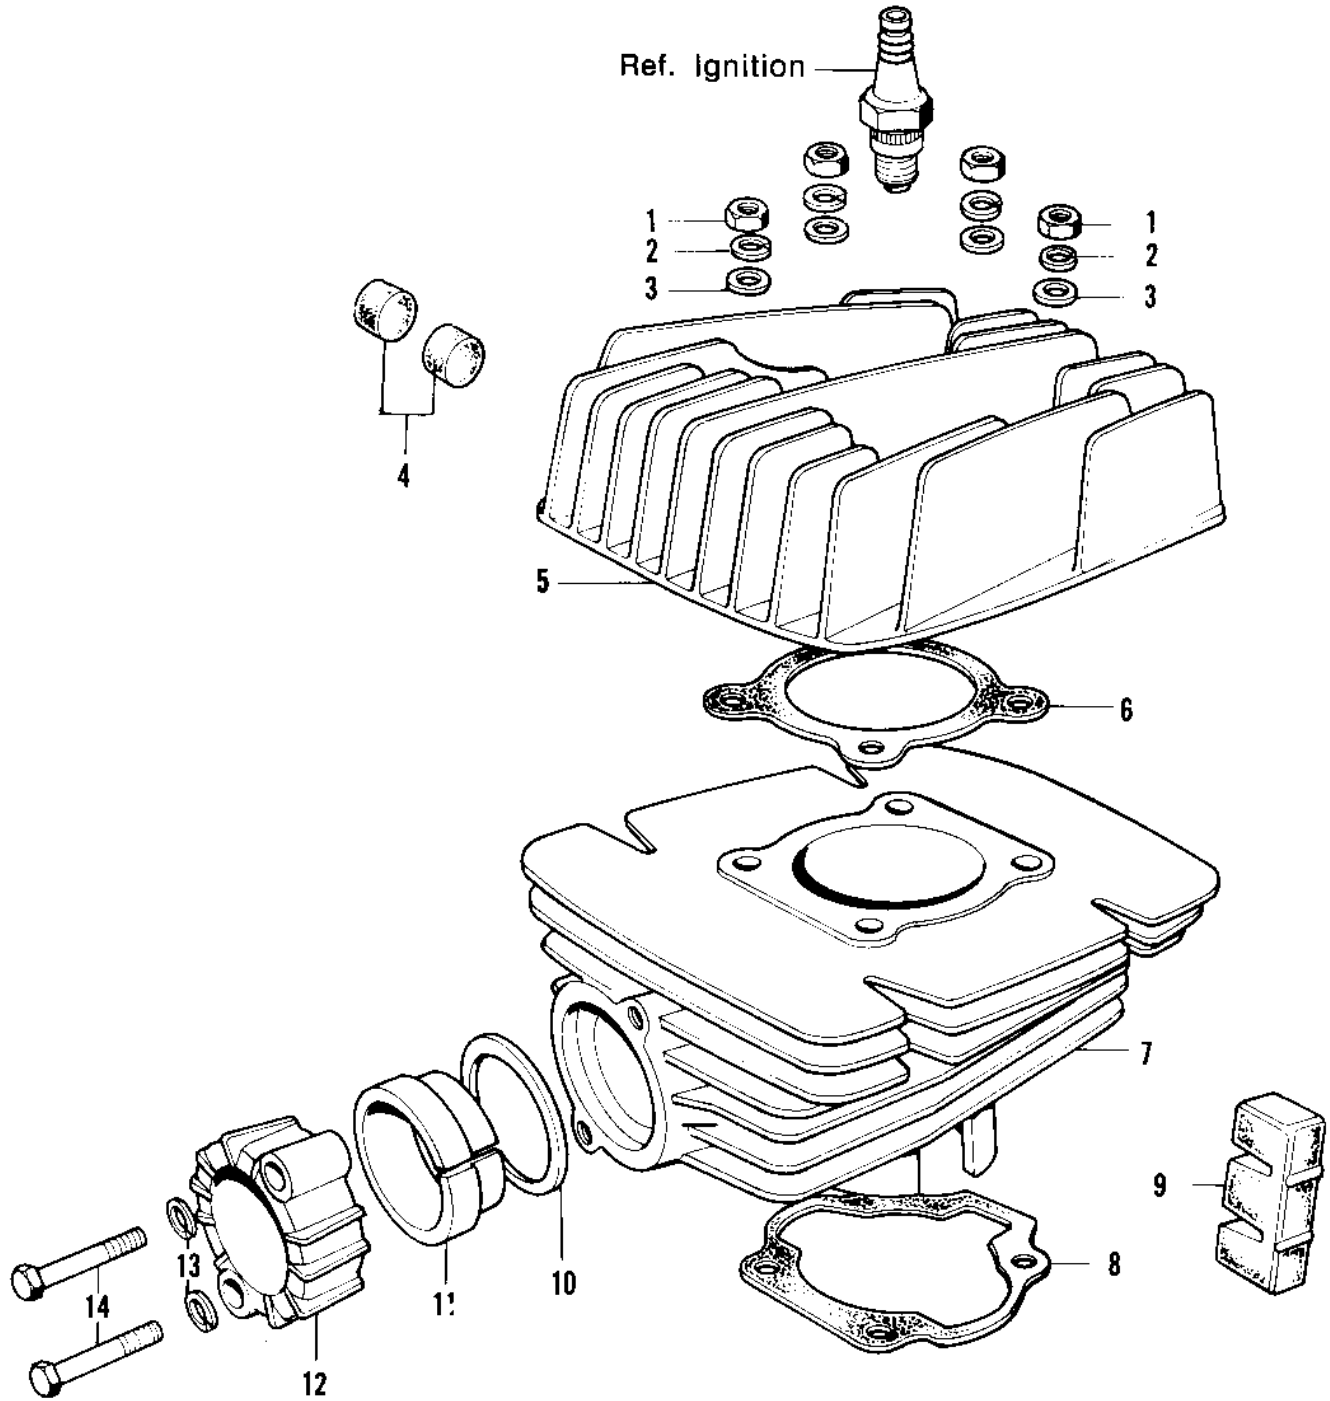

# 1975 MC1M-A PARTS DIAGRAM

CYLINDER HEAD/CYLINDER ('73-'75 MC1/MC1-

## 1975 MC1M-A PARTS LIST

CYLINDER HEAD/CYLINDER ('73-'75 MC1/MC1-

ITEM NAME	PART NUMBER	QUANTITY
NUT,8MM (Ref # 1)	311B0800	
NUT,8MM (Ref # 1)	311B0800	
WASHER SPRING 8MM (Ref # 2)	461F0800	
WASHER SPRING 8MM (Ref # 2)	461F0800	
WASHER PLAIN 8MM (Ref # 3)	410B0800	
DAMPER RUBBER (Ref # 4)	92075-074	
CYLINDER HEAD (Ref # 5)	11001-085	
GASKET CYLINDER HEAD (Ref # 6)	11004-015	
CYLINDER,BLACK (Ref # 7)	11005-1031	
CYLINDER,BLACK (Ref # 7)	11005-1031	
GASKET,CYLINDER BASE (Ref # 8)	11060-1200	
DAMPER RUBBER-CYLINDER (Ref # 9)	92075-142	
GASKET,EXHAUST PIPE H (Ref # 10)	11009-1866	
INSERT-EXHAUST HOLDER (Ref # 11)	18070-005	
HOLDER,EX PIPE,BLACK (Ref # 12)	18069-035-21	
HOLDER,EX PIPE,BLACK (Ref # 12)	18069-035-21	
WASHER SPRING 6MM (Ref # 13)	461F0600	
BOLT-UPSET,6X35 (Ref # 14)	112G0635	