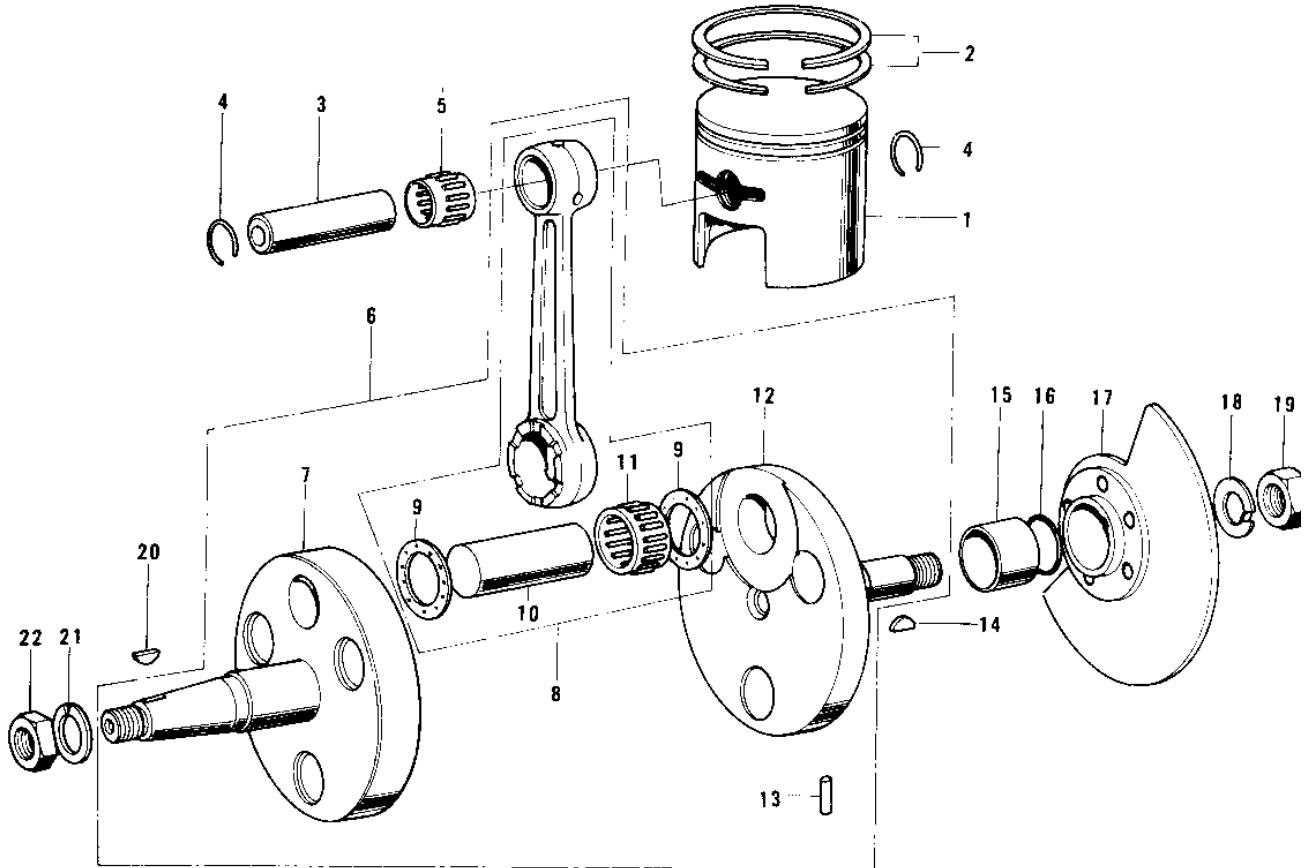

# 1973 Midi-Bike PARTS DIAGRAM

CRANKSHAFT/PISTON/ROTARY VALVE ('73-'75)

# 1973 Midi-Bike PARTS LIST

CRANKSHAFT/PISTON/ROTARY VALVE ('73-'75)

ITEM NAME	PART NUMBER	QUANTITY
PISTON,STD (Ref # 1)	13001-061	1
PISTON,0.020 O/S (Ref # 1)	13029-061	1
PISTON,0.040 O/S (Ref # 1)	13027-059	1
PISTON,0.040 O/S (Ref # 1)	13027-059	1
RING SET,STD (Ref # 2)	13008-047	1
RING SET,0.020 O/S (Ref # 2)	13025-051	1
RING SET,0.040 O/S (Ref # 2)	13024-052	1
PIN-PISTON (Ref # 3)	13002-003	1
CIRCLIP PISTON PIN (Ref # 4)	92036-003	2
BEARING,SMALL END (Ref # 5)	13033-030	1
CRANK&CONROD ASSY (Ref # 6)	13036-043	1
CRANKSHAFT,LH (Ref # 7)	13037-1136	1
CONNECTING ROD SET (Ref # 8)	13044-5015	1
CONNECTING ROD SET (Ref # 8)	13044-5015	1
WASHER-SIDE (Ref # 9)	92025-047	2
CRANK PIN (Ref # 10)	13035-025	1
BEARING,BIG END (Ref # 11)	13034-034	1
CRANKSHAFT,RH (Ref # 12)	13037-1135	1
PIN DOWEL 4X10 (Ref # 13)	610A0410	1
WOODRUFF KEY PRY PINI (Ref # 14)	92038-003	1
COLLAR CRANKSHAFT (Ref # 15)	92027-022	1
"0" RING,16MM (Ref # 16)	670B2016	1
VALVE ROTARY DISC (Ref # 17)	12001-004	1
WASHER LOCK 12MM (Ref # 18)	92024-003	1
NUT 12MM (Ref # 19)	92015-006	1
WOODRUFF KEY (Ref # 20)	510A3200	1
WASHER SPRING 10MM (Ref # 21)	461F1000	1
WASHER SPRING 10MM (Ref # 21)	461F1000	1
NUT,10MM (Ref # 22)	314B1000	1