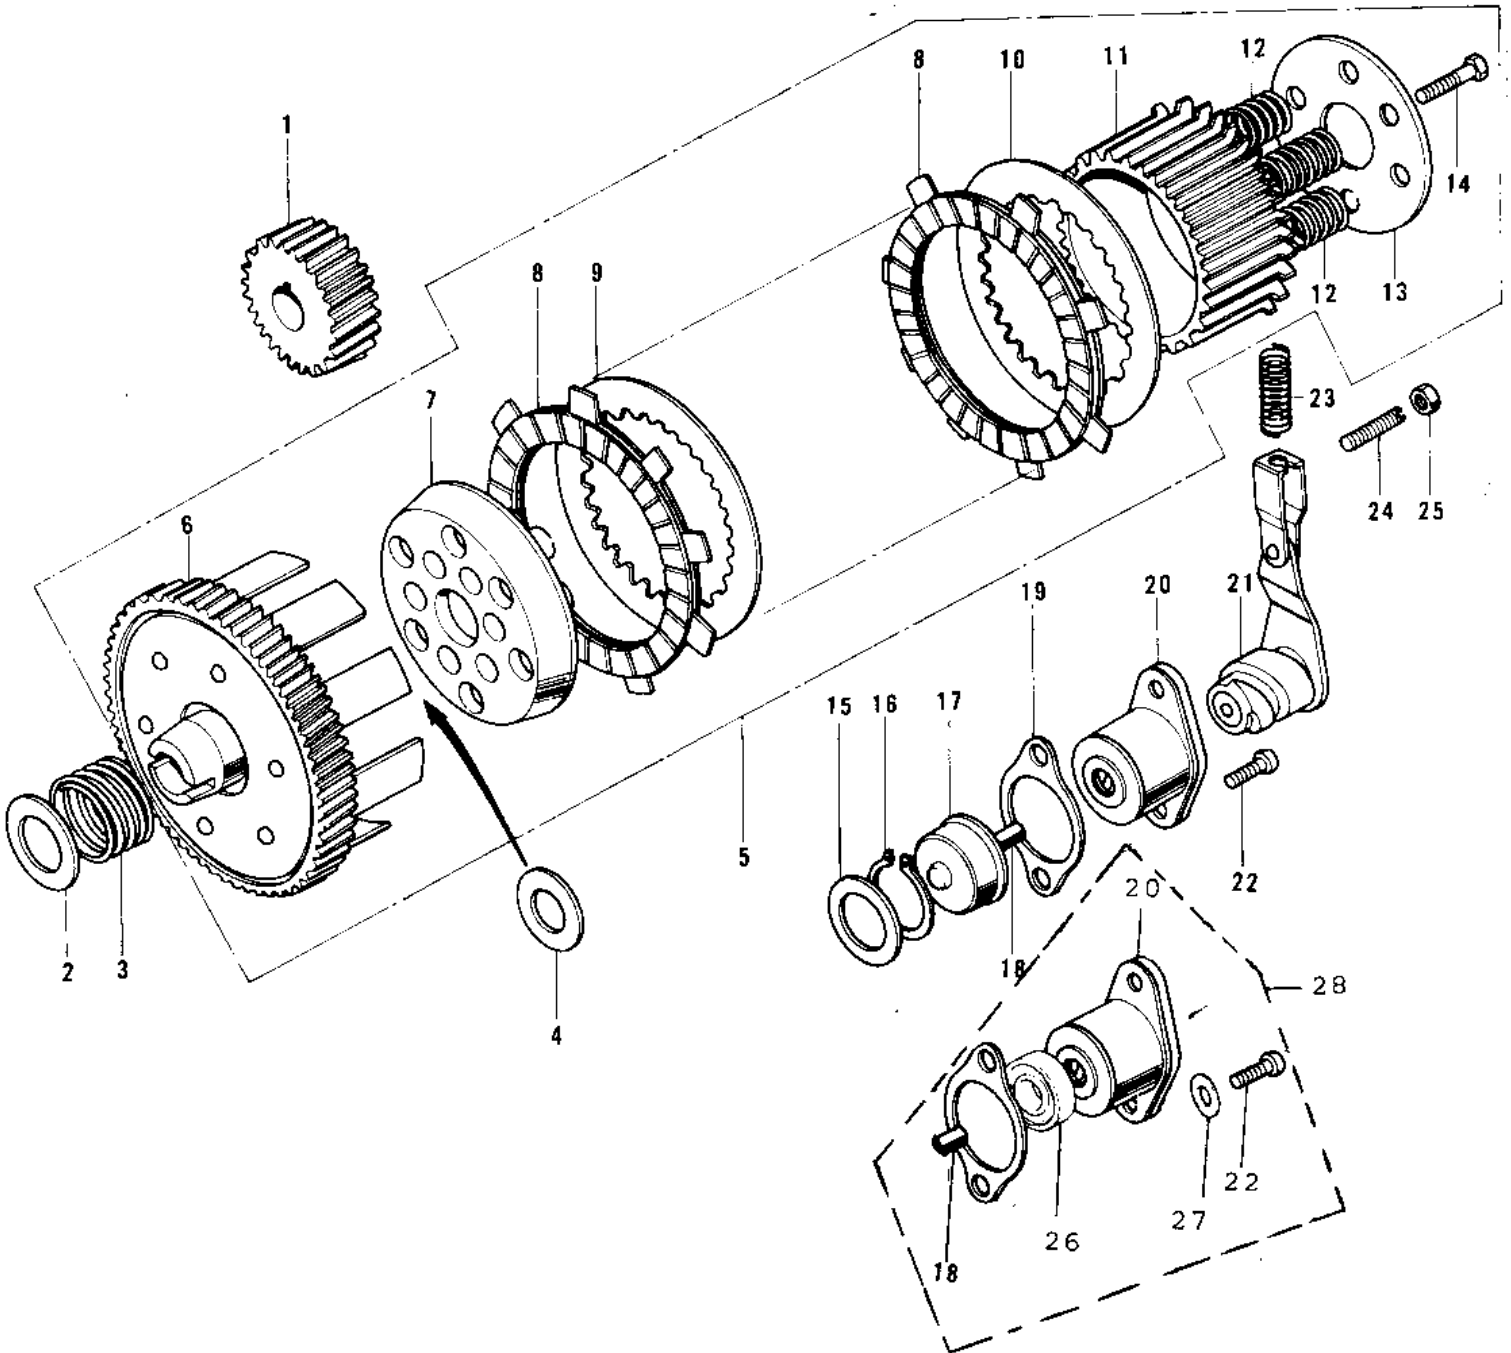

# 1975 MC1-B PARTS DIAGRAM

CLUTCH (73-'75 MC1/MC1-A/MC1-B)

## 1975 MC1-B PARTS LIST

CLUTCH ('73-'75 MC1/MC1-A/MC1-B)

ITEM NAME	PART NUMBER	QUANTITY
PINION,PRIMARY (Ref # 1)	13121-032	
WASHER PLAIN (Ref # 2)	92022-057	
SPRING CLUTCH DAMPER (Ref # 3)	92081-015	
WASHER THRUST CLUTCH (Ref # 4)	92022-054	
CLUTCH-ASSY (Ref # 5)	13081-028	
HOUSING CLUTCH (Ref # 6)	13095-022	
WHEEL,CLUTCH (Ref # 7)	13086-1002	
PLATE-FRICTION (Ref # 8)	13088-1103	
PLATE-CLUTCH,STEEL (Ref # 9)	13089-1009	
PLATE CLUTCH OUTER (Ref # 10)	13090-004	
HUB,CLUTCH (Ref # 11)	13087-1011	
SPRING CLUTCH (Ref # 12)	92081-012	
HOLDER,CLUTCH SPRING (Ref # 13)	13091-1115	
BOLT-UPSET (Ref # 14)	112G0516	
WASHER THRUST (Ref # 15)	92022-053	
CIRCLIP 16MM (Ref # 16)	480J1600	
PUSHER CLUTCH SPRING (Ref # 17)	13113-003	
PIN DOWEL 7X10 (Ref # 18)	610A0710	
PIN,DOWEL,7X14 (Ref # 18)	610A0714	
GASKET,CLUTCH RELEASE (Ref # 19)	11060-1197	
RELEASE SET,CLUTCH (Ref # 20)	13231-013	
RELEASE-ASSY-CLUTCH (Ref # 20)	13231-1008	
RELEASE-ASSY-CLUTCH (Ref # 21)	13231-1008	
SCREW PAN HEAD 6X16 (Ref # 22)	220B0616	
SPRING-CLUTCH RELEASE (Ref # 23)	92081-096	
SCREW SLOTTED 6X28 (Ref # 24)	291Z0628	
SCREW SLOTTED 6X28 (Ref # 24)	291Z0628	
SCREW SLOTTED (Ref # 24)	291Z0625	
NUT 6MM (Ref # 25)	311B0600	