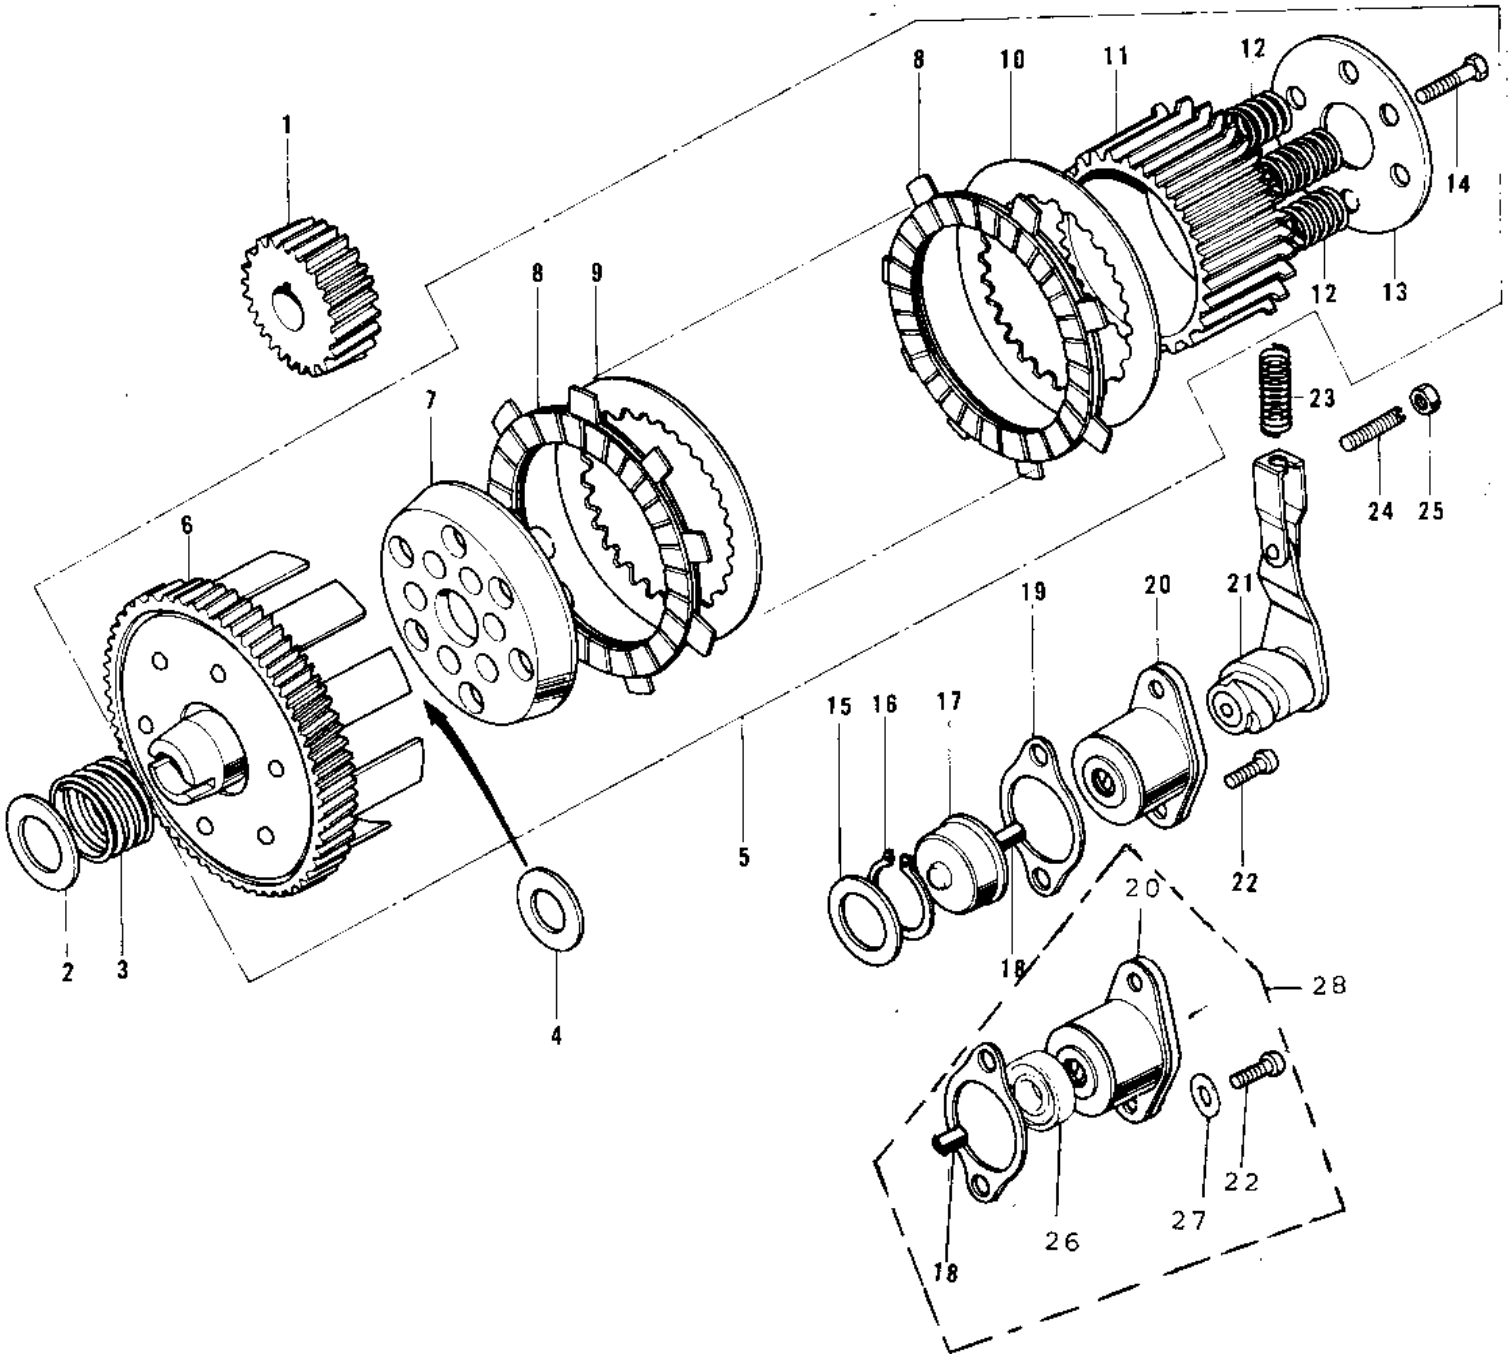

# 1975 MC1-B PARTS DIAGRAM

CLUTCH (73-'75 MC1/MC1-A/MC1-B)

## 1975 MC1-B PARTS LIST

CLUTCH ('73-'75 MC1/MC1-A/MC1-B)

ITEM NAME	PART NUMBER	QUANTITY
PINION,PRIMARY (Ref # 1)	13121-032	
WASHER PLAIN (Ref # 2)	92022-057	
SPRING CLUTCH DAMPER (Ref # 3)	92081-015	
WASHER THRUST CLUTCH (Ref # 4)	92022-054	
CLUTCH-ASSY (Ref # 5)	13081-028	
HOUSING CLUTCH (Ref # 6)	13095-022	
WHEEL,CLUTCH (Ref # 7)	13086-1002	
PLATE-FRICTION (Ref # 8)	13088-1103	
PLATE-CLUTCH,STEEL (Ref # 9)	13089-1009	
PLATE CLUTCH OUTER (Ref # 10)	13090-004	
HUB,CLUTCH (Ref # 11)	13087-1011	
SPRING CLUTCH (Ref # 12)	92081-012	
HOLDER,CLUTCH SPRING (Ref # 13)	13091-1115	
BOLT-UPSET (Ref # 14)	112G0516	
WASHER THRUST (Ref # 15)	92022-053	
CIRCLIP 16MM (Ref # 16)	480J1600	
PUSHER CLUTCH SPRING (Ref # 17)	13113-003	
PIN DOWEL 7X10 (Ref # 18)	610A0710	
PIN,DOWEL,7X14 (Ref # 18)	610A0714	
GASKET,CLUTCH RELEASE (Ref # 19)	11060-1197	
RELEASE SET,CLUTCH (Ref # 20)	13231-013	
RELEASE-ASSY-CLUTCH (Ref # 20)	13231-1008	
RELEASE-ASSY-CLUTCH (Ref # 21)	13231-1008	
SCREW PAN HEAD 6X16 (Ref # 22)	220B0616	
SPRING-CLUTCH RELEASE (Ref # 23)	92081-096	
SCREW SLOTTED 6X28 (Ref # 24)	291Z0628	
SCREW SLOTTED 6X28 (Ref # 24)	291Z0628	
SCREW SLOTTED (Ref # 24)	291Z0625	
NUT 6MM (Ref # 25)	311B0600	