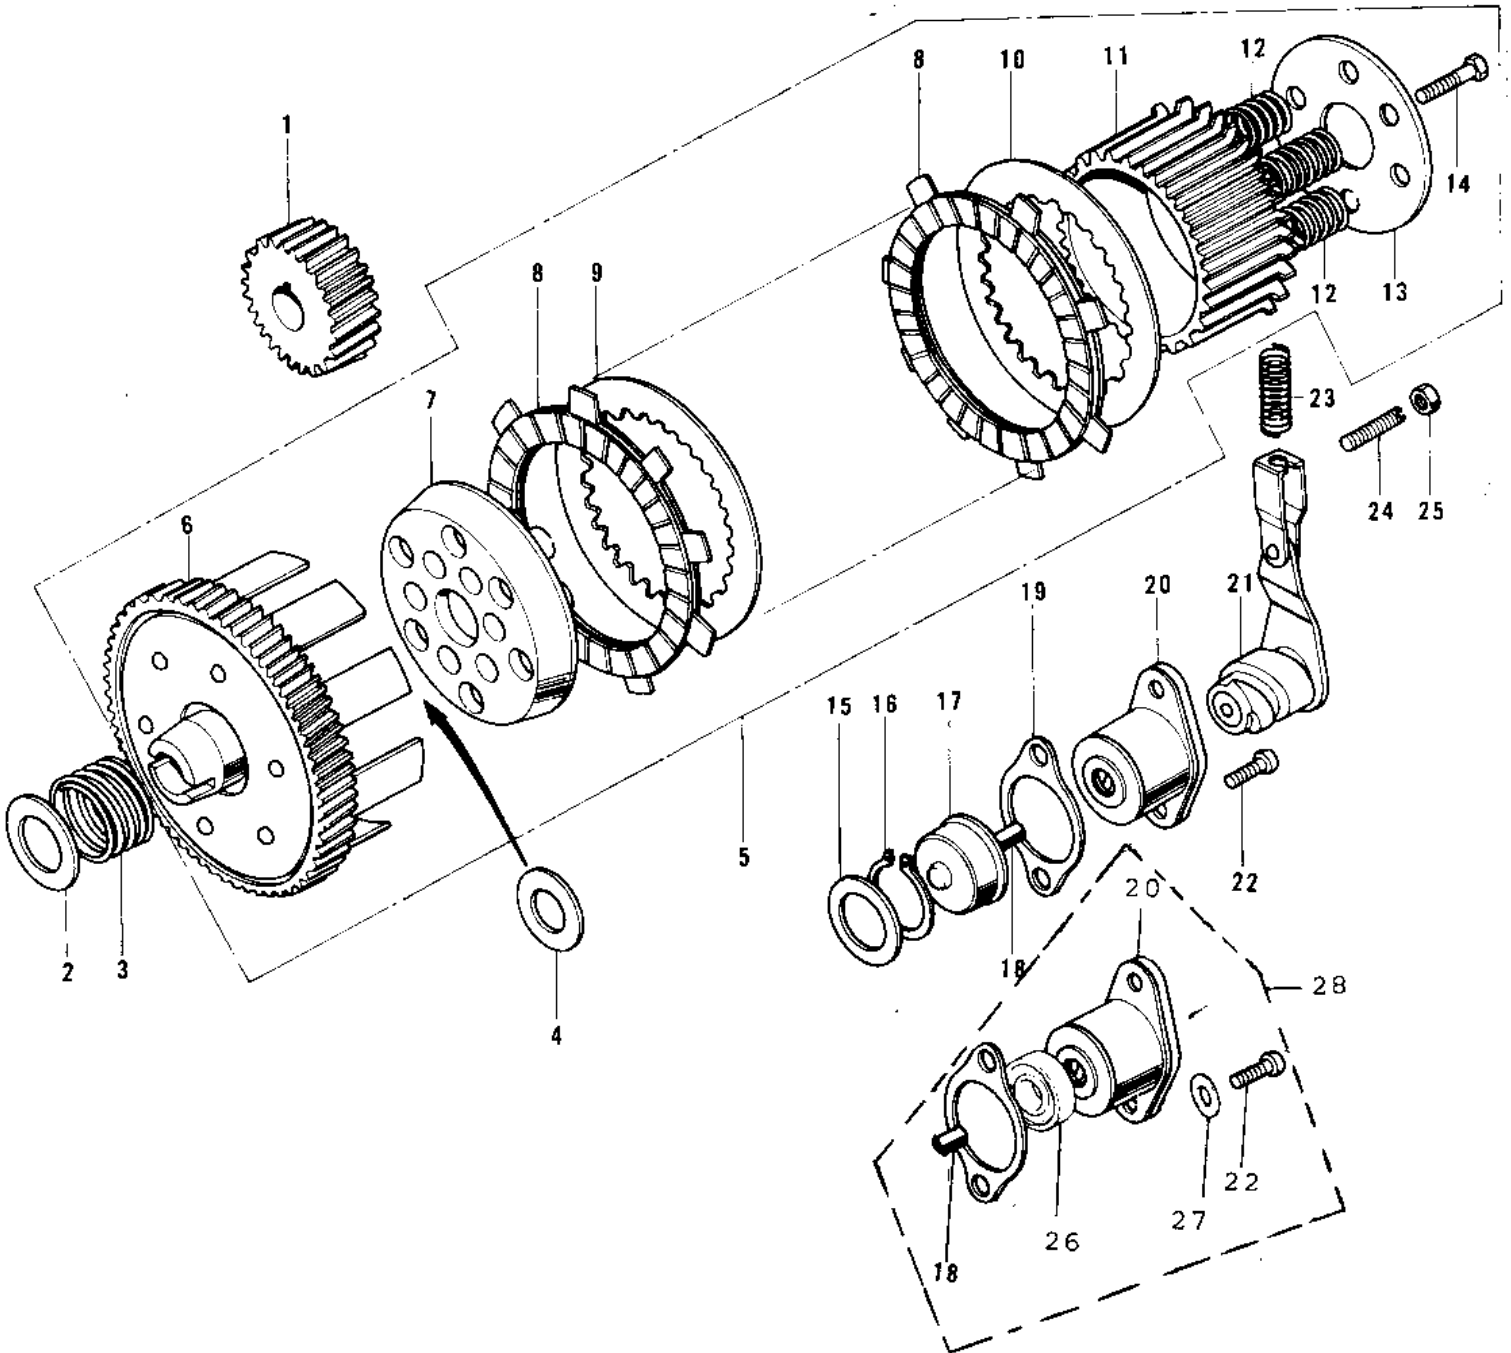

# 1975 MC1M-A PARTS DIAGRAM

CLUTCH (73-'75 MC1/MC1-A/MC1-B)

# 1975 MC1M-A PARTS LIST

CLUTCH ('73-'75 MC1/MC1-A/MC1-B)

ITEM NAME	PART NUMBER	QUANTITY
PINION,PRIMARY (Ref # 1)	13121-032	
WASHER PLAIN (Ref # 2)	92022-057	
SPRING CLUTCH DAMPER (Ref # 3)	92081-015	
WASHER THRUST CLUTCH (Ref # 4)	92022-054	
CLUTCH-ASSY (Ref # 5)	13081-028	
HOUSING CLUTCH (Ref # 6)	13095-022	
WHEEL,CLUTCH (Ref # 7)	13086-1002	
PLATE-FRICTION (Ref # 8)	13088-1103	
PLATE-CLUTCH,STEEL (Ref # 9)	13089-1009	
PLATE CLUTCH OUTER (Ref # 10)	13090-004	
HUB,CLUTCH (Ref # 11)	13087-1011	
SPRING CLUTCH (Ref # 12)	92081-012	
HOLDER,CLUTCH SPRING (Ref # 13)	13091-1115	
BOLT-UPSET (Ref # 14)	112G0516	
WASHER THRUST (Ref # 15)	92022-053	
CIRCLIP 16MM (Ref # 16)	480J1600	
PUSHER CLUTCH SPRING (Ref # 17)	13113-003	
PIN DOWEL 7X10 (Ref # 18)	610A0710	
PIN,DOWEL,7X14 (Ref # 18)	610A0714	
GASKET,CLUTCH RELEASE (Ref # 19)	11060-1197	
RELEASE SET,CLUTCH (Ref # 20)	13231-013	
RELEASE-ASSY-CLUTCH (Ref # 20)	13231-1008	
RELEASE-ASSY-CLUTCH (Ref # 21)	13231-1008	
SCREW PAN HEAD 6X16 (Ref # 22)	220B0616	
SPRING-CLUTCH RELEASE (Ref # 23)	92081-096	
SCREW SLOTTED 6X28 (Ref # 24)	291Z0628	
SCREW SLOTTED 6X28 (Ref # 24)	291Z0628	
SCREW SLOTTED (Ref # 24)	291Z0625	
NUT 6MM (Ref # 25)	311B0600	