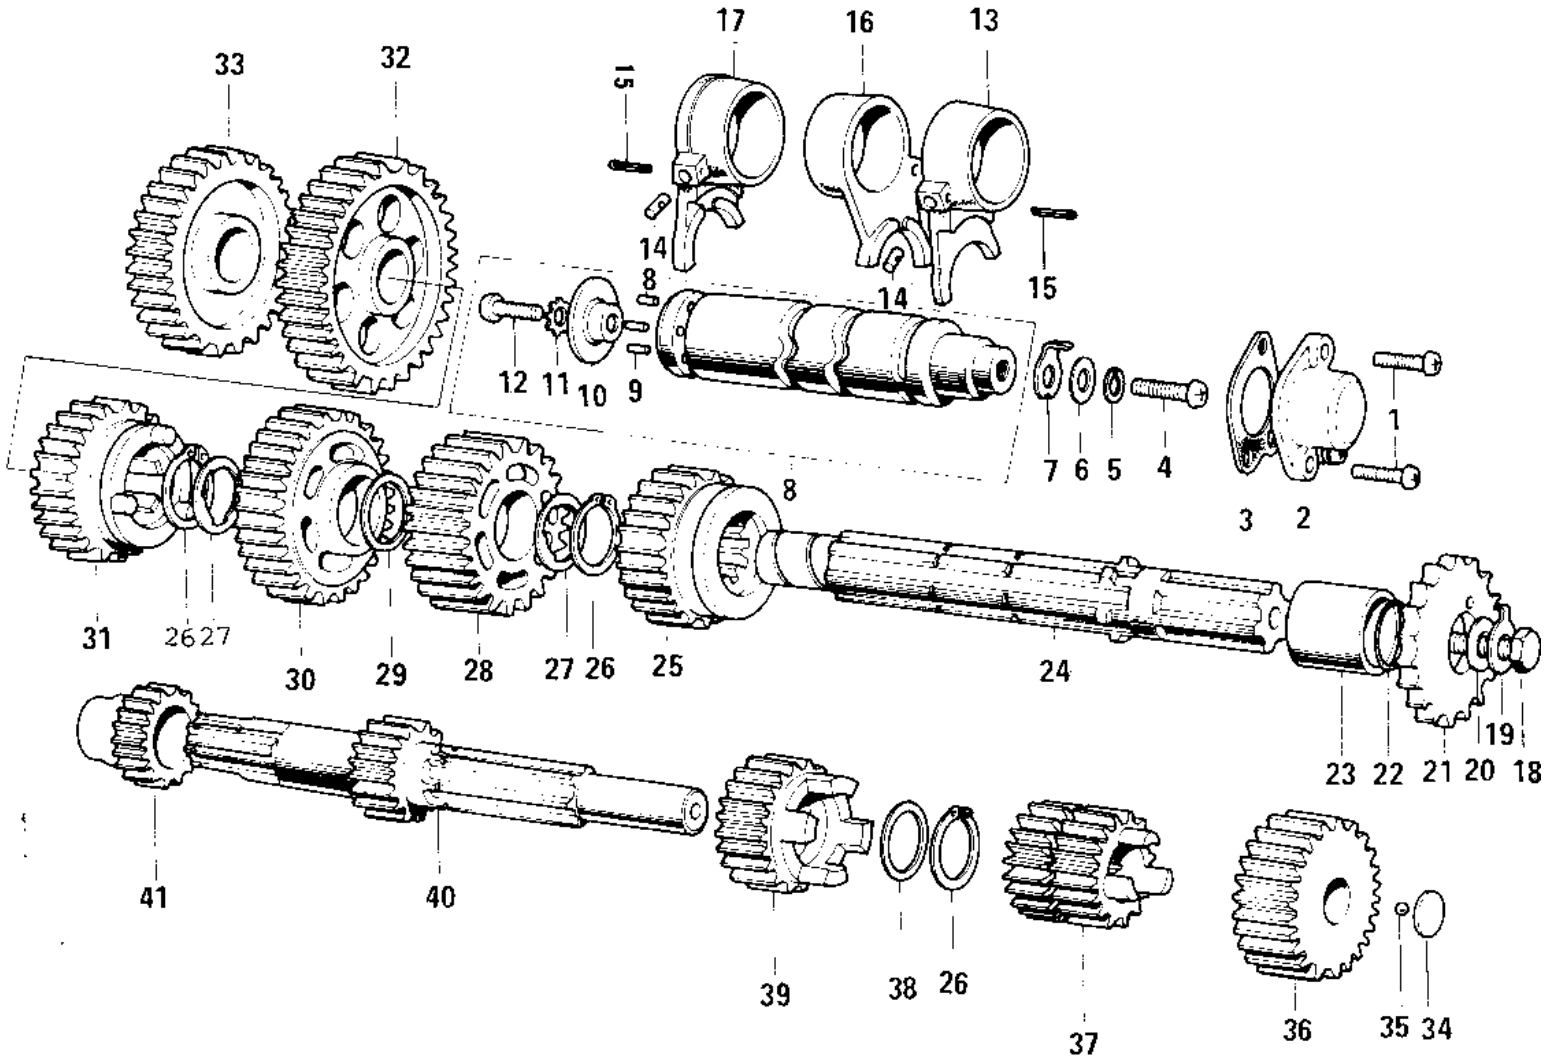

# 1973 Midi-Bike PARTS DIAGRAM

TRANSMISSION/CHANGE DRUM ('73-'75 MC1/MC)

# 1973 Midi-Bike PARTS LIST

## TRANSMISSION/CHANGE DRUM ('73-'75 MC1/MC)

ITEM NAME	PART NUMBER	QUANTITY
SCREW PAN HEAD 6X16 (Ref # 1)	220B0616	2
SWITCH, NEUTRAL INDICATOR (Ref # 2)	13151-004	1
GASKET NEUTRAL SWITCH (Ref # 3)	13146-002	1
SCREW PAN HEAD 6X14 (Ref # 4)	220B0614	1
WASHER SPRING 6MM (Ref # 5)	461F0600	1
WASHER PLAIN 6MM (Ref # 6)	410B0600	1
ROTOR,NEUTRAL INDICTR (Ref # 7)	21007-1003	1
DRUM ASSY-GEAR CHANGE (Ref # 8)	13239-005	1
PIN GEAR CHANGE DRUM (Ref # 9)	92042-014	6
PLATE CHANGE DRUM PIN (Ref # 10)	13142-008	1
WASHER LOCK 6MM (Ref # 11)	464H0600	1
SCREW PAN HEAD 6X12 (Ref # 12)	220B0612	1
FORK SELECTOR 3RD (Ref # 13)	13140-009	1
PIN SELECT FORK GUIDE (Ref # 14)	92043-005	3
PIN COTTER 3.0X20 (Ref # 15)	550D3020	3
FORK SELECTOR 4TH-TOP (Ref # 16)	13140-017	1
FORK SELECTOR LOW-2ND (Ref # 17)	13140-010	1
BOLT-SMALL-UPSET,8X16 (Ref # 18)	115G0816	1
WASHER,LOCK,8MM (Ref # 19)	92030-012	1
WASHER,ENGINE SPRCKT (Ref # 20)	92022-266	1
SPROCKET-OUTPUT,14T (Ref # 21)	13144-1058	1
"O" RING (Ref # 22)	92055-022	1
COLLAR,ENG NPROCKET (Ref # 23)	92027-179	1
SHAFT OUTPUT (Ref # 24)	13128-021	1
TOP GEAR OUTPUT SHAFT (Ref # 25)	13137-012	1
CIRCLIP (Ref # 26)	92033-014	3
WASHER-LOCK (Ref # 27)	92024-030	2
3RD GEAR OUTPUT SHAFT (Ref # 28)	13133-005	1
WASHER THRUST (Ref # 29)	92022-146	1

### TRANSMISSION/CHANGE DRUM ('73-'75 MC1/MC)

ITEM NAME	PART NUMBER	QUANTITY
2ND GEAR OUTPUT SHAFT (Ref # 30)	13131-008	1
GEAR-TRANSMISSION SPU (Ref # 31)	13129-1708	1
LOW GEAR OUTPUT SHAFT (Ref # 32)	13129-010	1
IDLE GEAR (Ref # 33)	13073-004	1
WASHER THRUST (Ref # 34)	92022-115	1
BALL STEEL 7/32' (Ref # 35)	600A0700	1
GEAR,INPUT TOP,24T (Ref # 36)	13129-1927	1
2ND&3RD GEAR,DRIVE (Ref # 37)	13129-1052	1
WASHER THRUST (Ref # 38)	92022-118	1
4TH GEAR,DRIVE (Ref # 39)	13129-1053	1
SHAFT,DRIVE (Ref # 40)	13127-032	1
PINION KICKSTARTER (Ref # 41)	13075-004	1