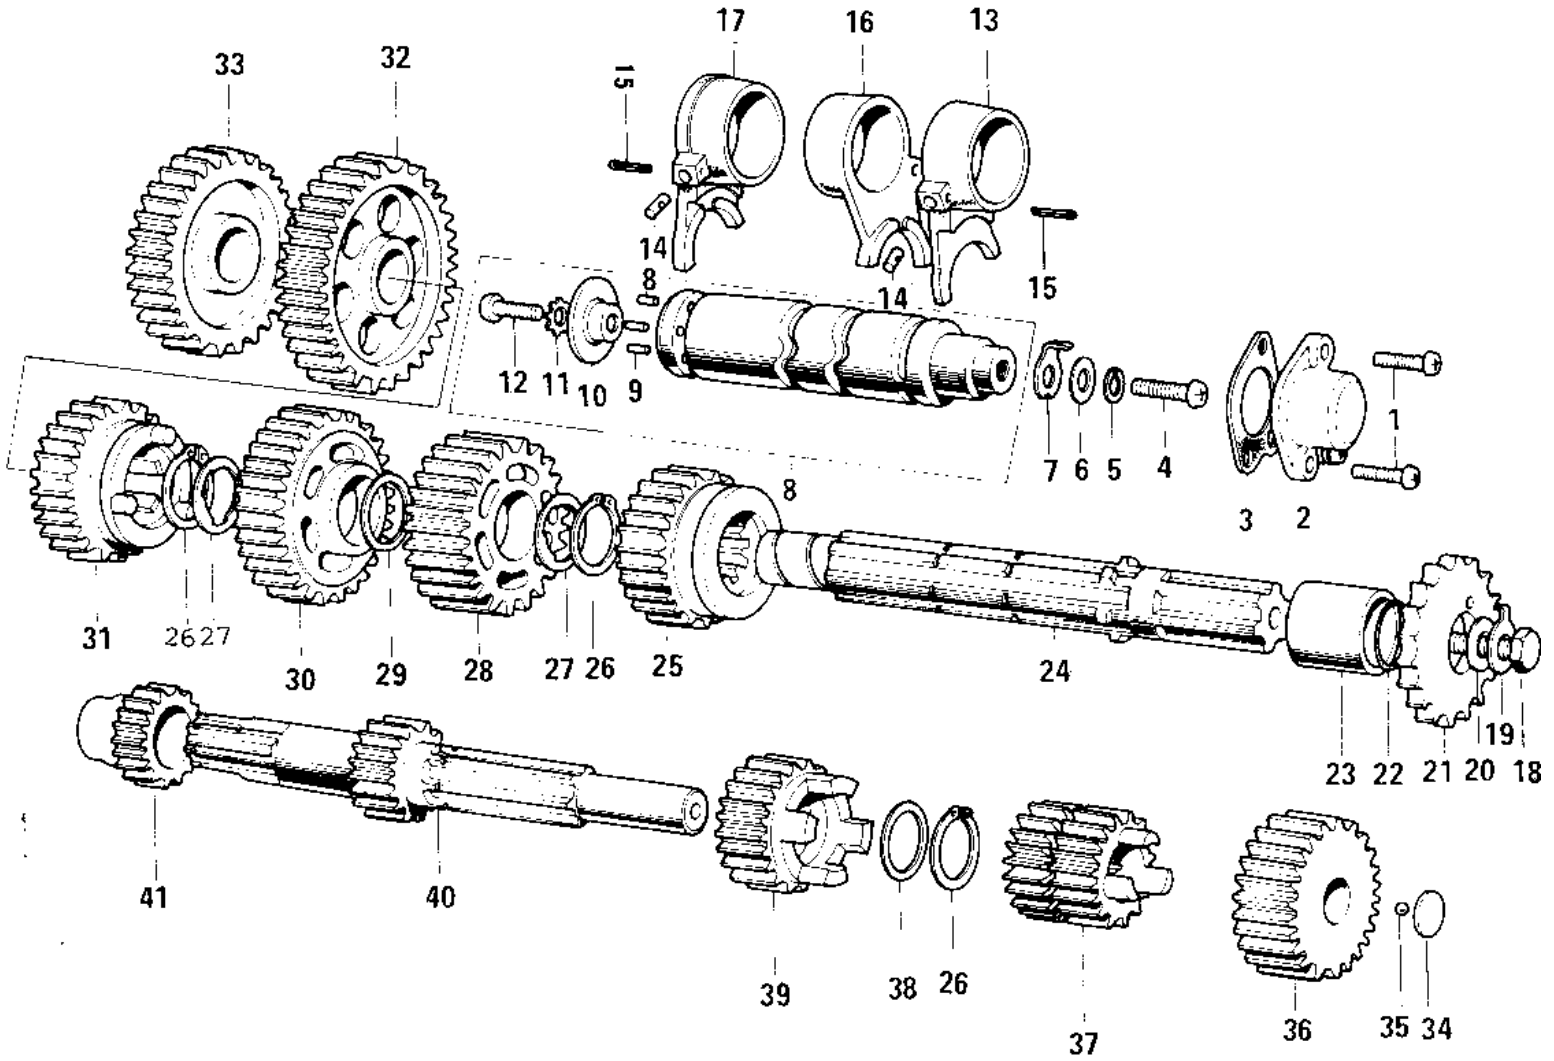

# 1975 MC1M-A PARTS DIAGRAM

TRANSMISSION/CHANGE DRUM ('73-'75 MC1/MC)

# 1975 MC1M-A PARTS LIST

## TRANSMISSION/CHANGE DRUM ('73-'75 MC1/MC)

ITEM NAME	PART NUMBER	QUANTITY
SCREW PAN HEAD 6X16 (Ref # 1)	220B0616	
SWITCH, NEUTRAL INDICATOR (Ref # 2)	13151-004	
GASKET NEUTRAL SWITCH (Ref # 3)	13146-002	
SCREW PAN HEAD 6X14 (Ref # 4)	220B0614	
WASHER SPRING 6MM (Ref # 5)	461F0600	
WASHER PLAIN 6MM (Ref # 6)	410B0600	
ROTOR,NEUTRAL INDICTR (Ref # 7)	21007-1003	
DRUM ASSY-GEAR CHANGE (Ref # 8)	13239-005	
PIN GEAR CHANGE DRUM (Ref # 9)	92042-014	
PLATE CHANGE DRUM PIN (Ref # 10)	13142-008	
WASHER LOCK 6MM (Ref # 11)	464H0600	
SCREW PAN HEAD 6X12 (Ref # 12)	220B0612	
FORK SELECTOR 3RD (Ref # 13)	13140-009	
PIN SELECT FORK GUIDE (Ref # 14)	92043-005	
PIN COTTER 3.0X20 (Ref # 15)	550D3020	
FORK SELECTOR 4TH-TOP (Ref # 16)	13140-017	
FORK SELECTOR LOW-2ND (Ref # 17)	13140-010	
BOLT-SMALL-UPSET,8X16 (Ref # 18)	115G0816	
WASHER,LOCK,8MM (Ref # 19)	92030-012	
WASHER,ENGINE SPRCKT (Ref # 20)	92022-266	
SPROCKET-OUTPUT,14T (Ref # 21)	13144-1058	
"O" RING (Ref # 22)	92055-022	
COLLAR,ENG NPROCKET (Ref # 23)	92027-179	
SHAFT OUTPUT (Ref # 24)	13128-021	
TOP GEAR OUTPUT SHAFT (Ref # 25)	13137-012	
CIRCLIP (Ref # 26)	92033-014	
WASHER-LOCK (Ref # 27)	92024-030	
3RD GEAR OUTPUT SHAFT (Ref # 28)	13133-005	
WASHER THRUST (Ref # 29)	92022-146	

## 1975 MC1M-A PARTS LIST

TRANSMISSION/CHANGE DRUM ('73-'75 MC1/MC)

ITEM NAME	PART NUMBER	QUANTITY
2ND GEAR OUTPUT SHAFT (Ref # 30)	13131-008	
GEAR-TRANSMISSION SPU (Ref # 31)	13129-1708	
LOW GEAR OUTPUT SHAFT (Ref # 32)	13129-010	
IDLE GEAR (Ref # 33)	13073-004	
WASHER THRUST (Ref # 34)	92022-115	
BALL STEEL 7/32' (Ref # 35)	600A0700	
GEAR,INPUT TOP,24T (Ref # 36)	13129-1927	
2ND&3RD GEAR,DRIVE (Ref # 37)	13129-1052	
WASHER THRUST (Ref # 38)	92022-118	
4TH GEAR,DRIVE (Ref # 39)	13129-1053	
SHAFT,DRIVE (Ref # 40)	13127-032	
PINION KICKSTARTER (Ref # 41)	13075-004	