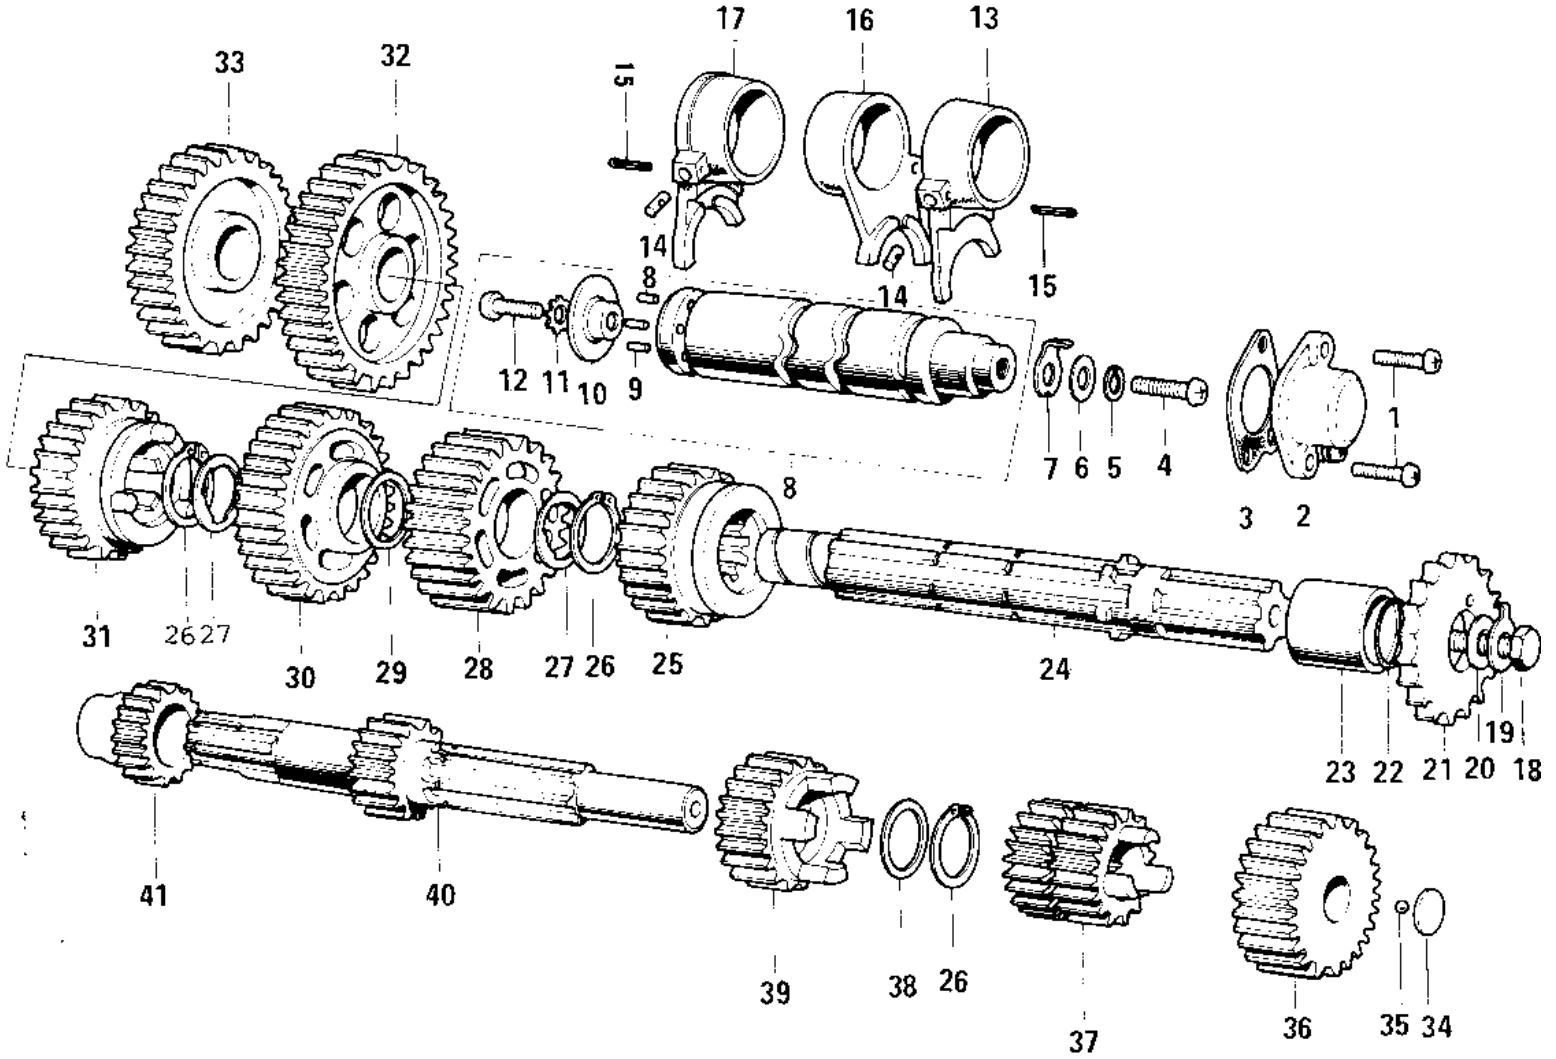

1974 MC1M PARTS DIAGRAM

TRANSMISSION/CHANGE DRUM ('73-'75 MC1/MC)

1974 MC1M PARTS LIST

TRANSMISSION/CHANGE DRUM ('73-'75 MC1/MC)

ITEM NAME	PART NUMBER	QUANTITY
SCREW PAN HEAD 6X16 (Ref # 1)	220B0616	
SWITCH, NEUTRAL INDICATOR (Ref # 2)	13151-004	
GASKET NEUTRAL SWITCH (Ref # 3)	13146-002	
SCREW PAN HEAD 6X14 (Ref # 4)	220B0614	
WASHER SPRING 6MM (Ref # 5)	461F0600	
WASHER PLAIN 6MM (Ref # 6)	410B0600	
ROTOR,NEUTRAL INDICTR (Ref # 7)	21007-1003	
DRUM ASSY-GEAR CHANGE (Ref # 8)	13239-005	
PIN GEAR CHANGE DRUM (Ref # 9)	92042-014	
PLATE CHANGE DRUM PIN (Ref # 10)	13142-008	
WASHER LOCK 6MM (Ref # 11)	464H0600	
SCREW PAN HEAD 6X12 (Ref # 12)	220B0612	
FORK SELECTOR 3RD (Ref # 13)	13140-009	
PIN SELECT FORK GUIDE (Ref # 14)	92043-005	
PIN COTTER 3.0X20 (Ref # 15)	550D3020	
FORK SELECTOR 4TH-TOP (Ref # 16)	13140-017	
FORK SELECTOR LOW-2ND (Ref # 17)	13140-010	
BOLT-SMALL-UPSET,8X16 (Ref # 18)	115G0816	
WASHER,LOCK,8MM (Ref # 19)	92030-012	
WASHER,ENGINE SPRCKT (Ref # 20)	92022-266	
SPROCKET-OUTPUT,14T (Ref # 21)	13144-1058	
"O" RING (Ref # 22)	92055-022	
COLLAR,ENG NPROCKET (Ref # 23)	92027-179	
SHAFT OUTPUT (Ref # 24)	13128-021	
TOP GEAR OUTPUT SHAFT (Ref # 25)	13137-012	
CIRCLIP (Ref # 26)	92033-014	
WASHER-LOCK (Ref # 27)	92024-030	
3RD GEAR OUTPUT SHAFT (Ref # 28)	13133-005	
WASHER THRUST (Ref # 29)	92022-146	

1974 MC1M PARTS LIST

TRANSMISSION/CHANGE DRUM ('73-'75 MC1/MC)

ITEM NAME	PART NUMBER	QUANTITY
2ND GEAR OUTPUT SHAFT (Ref # 30)	13131-008	
GEAR-TRANSMISSION SPU (Ref # 31)	13129-1708	
LOW GEAR OUTPUT SHAFT (Ref # 32)	13129-010	
IDLE GEAR (Ref # 33)	13073-004	
WASHER THRUST (Ref # 34)	92022-115	
BALL STEEL 7/32' (Ref # 35)	600A0700	
GEAR,INPUT TOP,24T (Ref # 36)	13129-1927	
2ND&3RD GEAR,DRIVE (Ref # 37)	13129-1052	
WASHER THRUST (Ref # 38)	92022-118	
4TH GEAR,DRIVE (Ref # 39)	13129-1053	
SHAFT,DRIVE (Ref # 40)	13127-032	
PINION KICKSTARTER (Ref # 41)	13075-004	