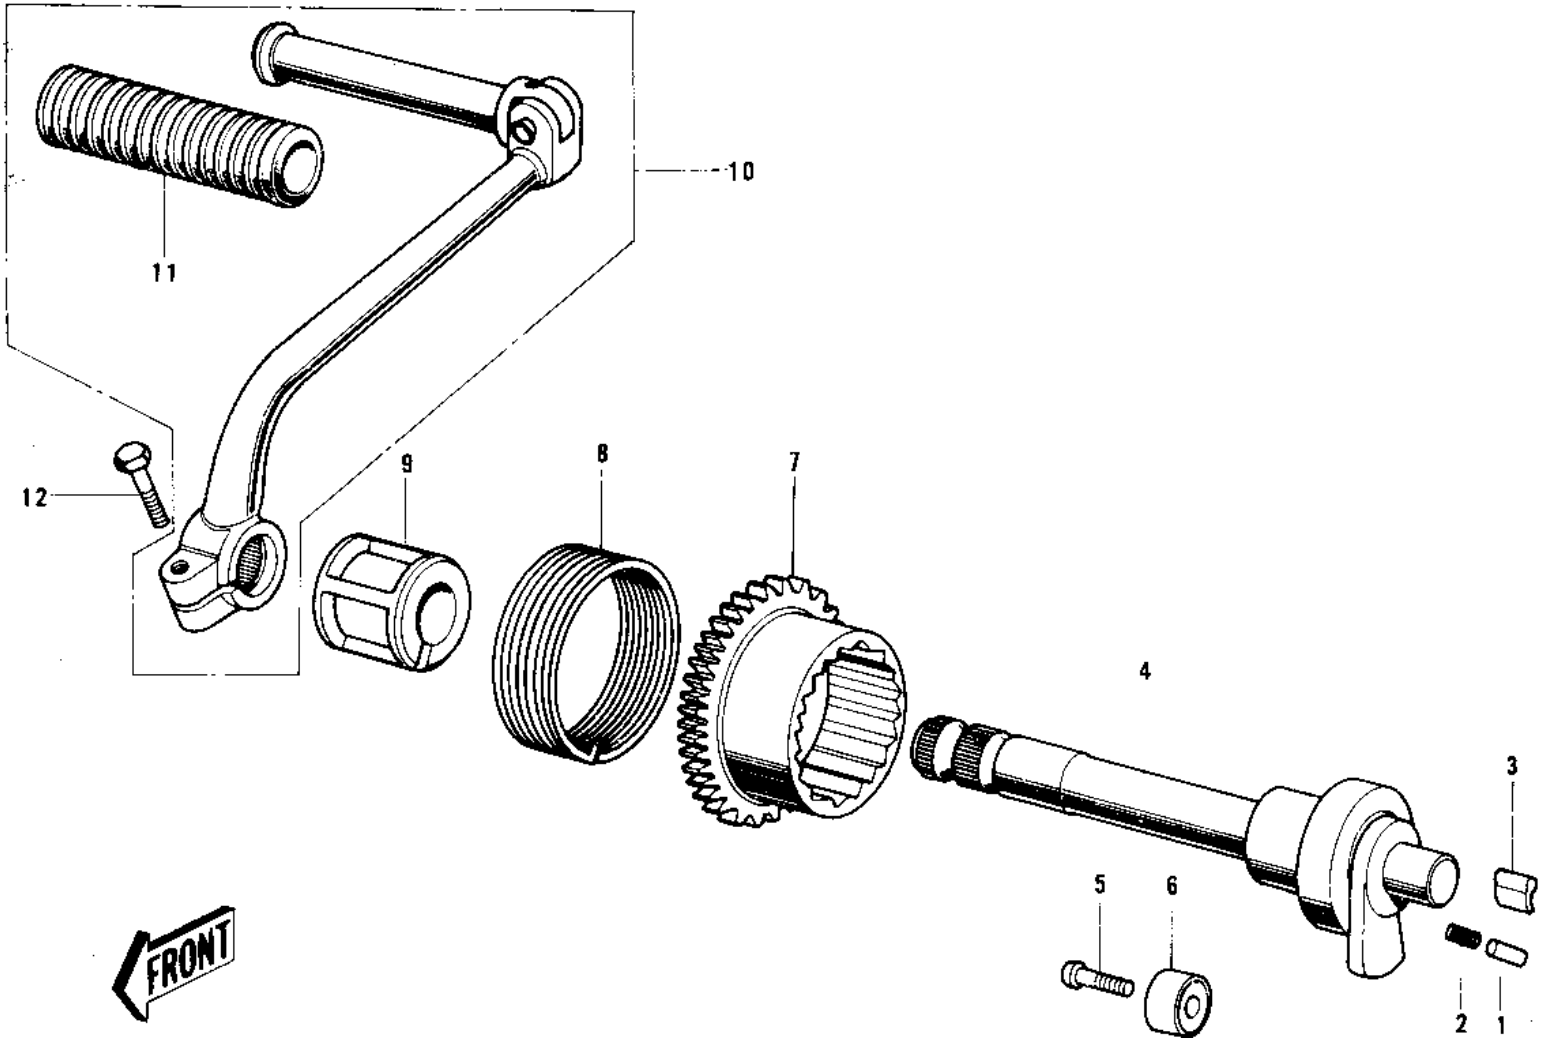

1973 Midi-Bike PARTS DIAGRAM

KICKSTARTER MECHANISM ('73-'75 MC1/MC1-A)

1973 Midi-Bike PARTS LIST

KICKSTARTER MECHANISM ('73-'75 MC1/MC1-A)

ITEM NAME	PART NUMBER	QUANTITY
P/N,KICKSTARTER PAWL (Ref # 1)	92043-013	1
SPRING KICK PAWL (Ref # 2)	92081-014	1
PAWL KICKSTARTER (Ref # 3)	13069-005	1
SHAFT-KICK (Ref # 4)	13066-1022	1
SCREW CNTSNK HD 6X20 (Ref # 5)	221B0620	1
STOPPER KICKSTARTER (Ref # 6)	13072-003	1
GEAR KICKSTARTER (Ref # 7)	13068-007	1
SPRING KICKSTARTER (Ref # 8)	92083-004	1
GUIDE KICK SPRING (Ref # 9)	13070-003	1
PEDAL, KICKSTARTER (Ref # 10)	13064-007	1
PEDAL, KICKSTARTER (Ref # 10)	13064-007	1
RUBBER KICK PEDAL (Ref # 11)	13063-002	1
BOLT-SMALL-UPSET 8X25 (Ref # 12)	115G0825	1