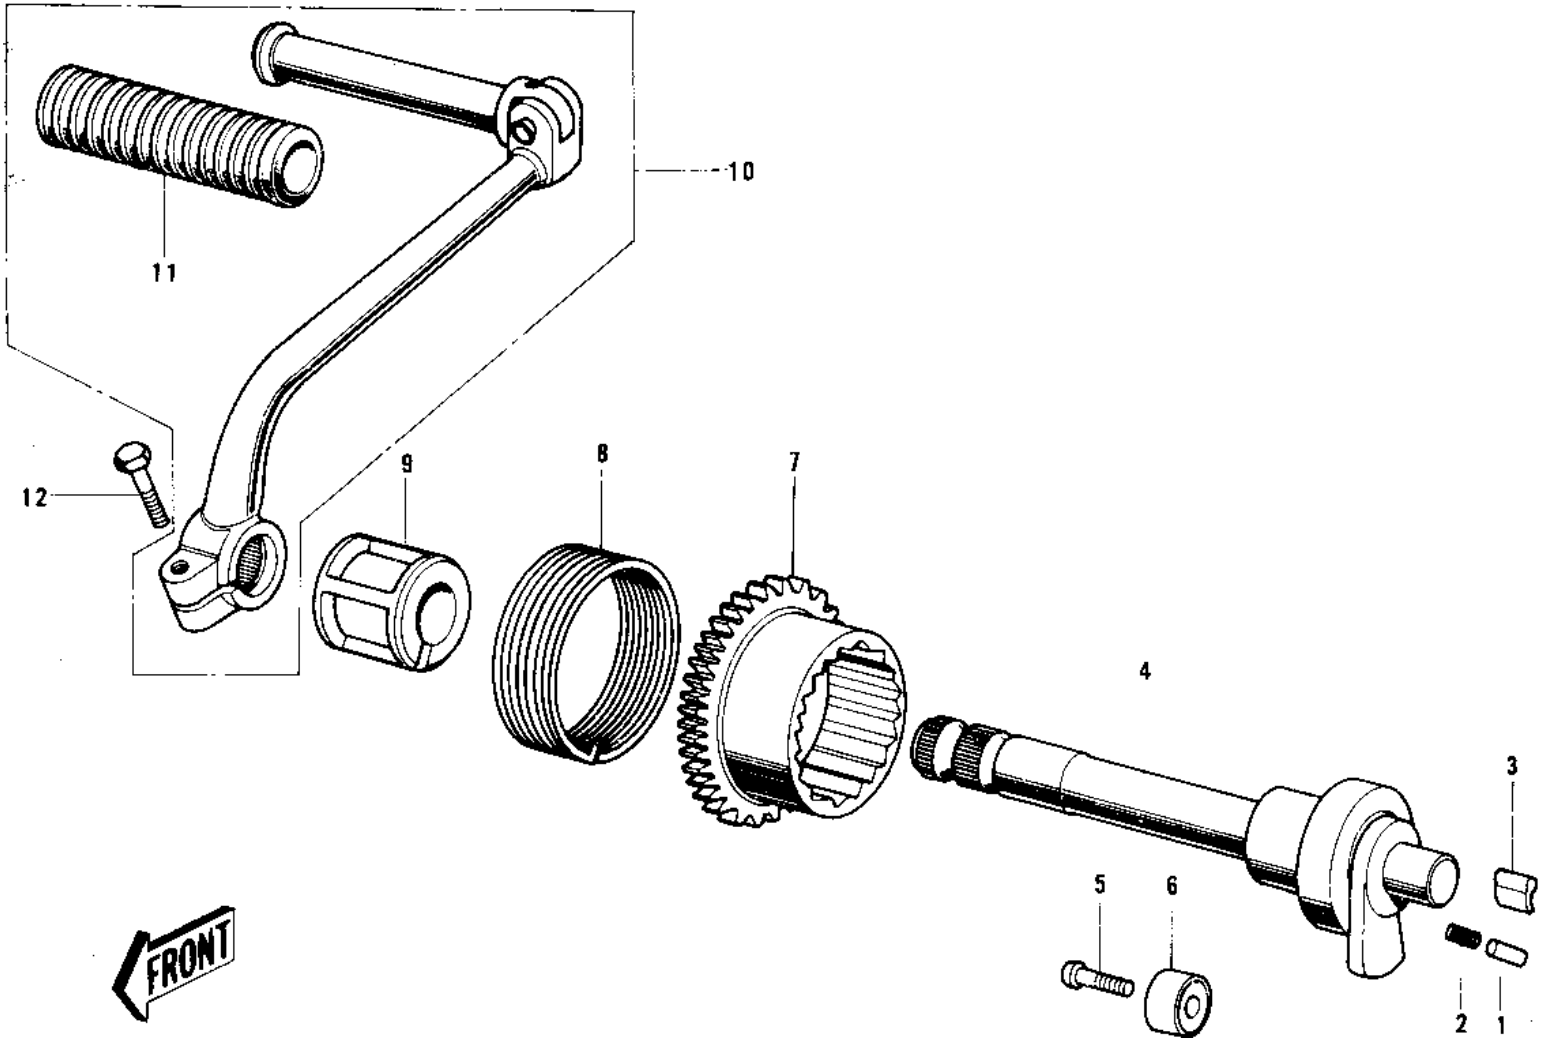

# 1974 MC1-A PARTS DIAGRAM

KICKSTARTER MECHANISM ('73-'75 MC1/MC1-A)

## 1974 MC1-A PARTS LIST

KICKSTARTER MECHANISM ('73-'75 MC1/MC1-A)

ITEM NAME	PART NUMBER	QUANTITY
P/N,KICKSTARTER PAWL (Ref # 1)	92043-013	
SPRING KICK PAWL (Ref # 2)	92081-014	
PAWL KICKSTARTER (Ref # 3)	13069-005	
SHAFT-KICK (Ref # 4)	13066-1022	
SCREW CNTSNK HD 6X20 (Ref # 5)	221B0620	
STOPPER KICKSTARTER (Ref # 6)	13072-003	
GEAR KICKSTARTER (Ref # 7)	13068-007	
SPRING KICKSTARTER (Ref # 8)	92083-004	
GUIDE KICK SPRING (Ref # 9)	13070-003	
PEDAL, KICKSTARTER (Ref # 10)	13064-007	
PEDAL, KICKSTARTER (Ref # 10)	13064-007	
RUBBER KICK PEDAL (Ref # 11)	13063-002	
BOLT-SMALL-UPSET 8X25 (Ref # 12)	115G0825	