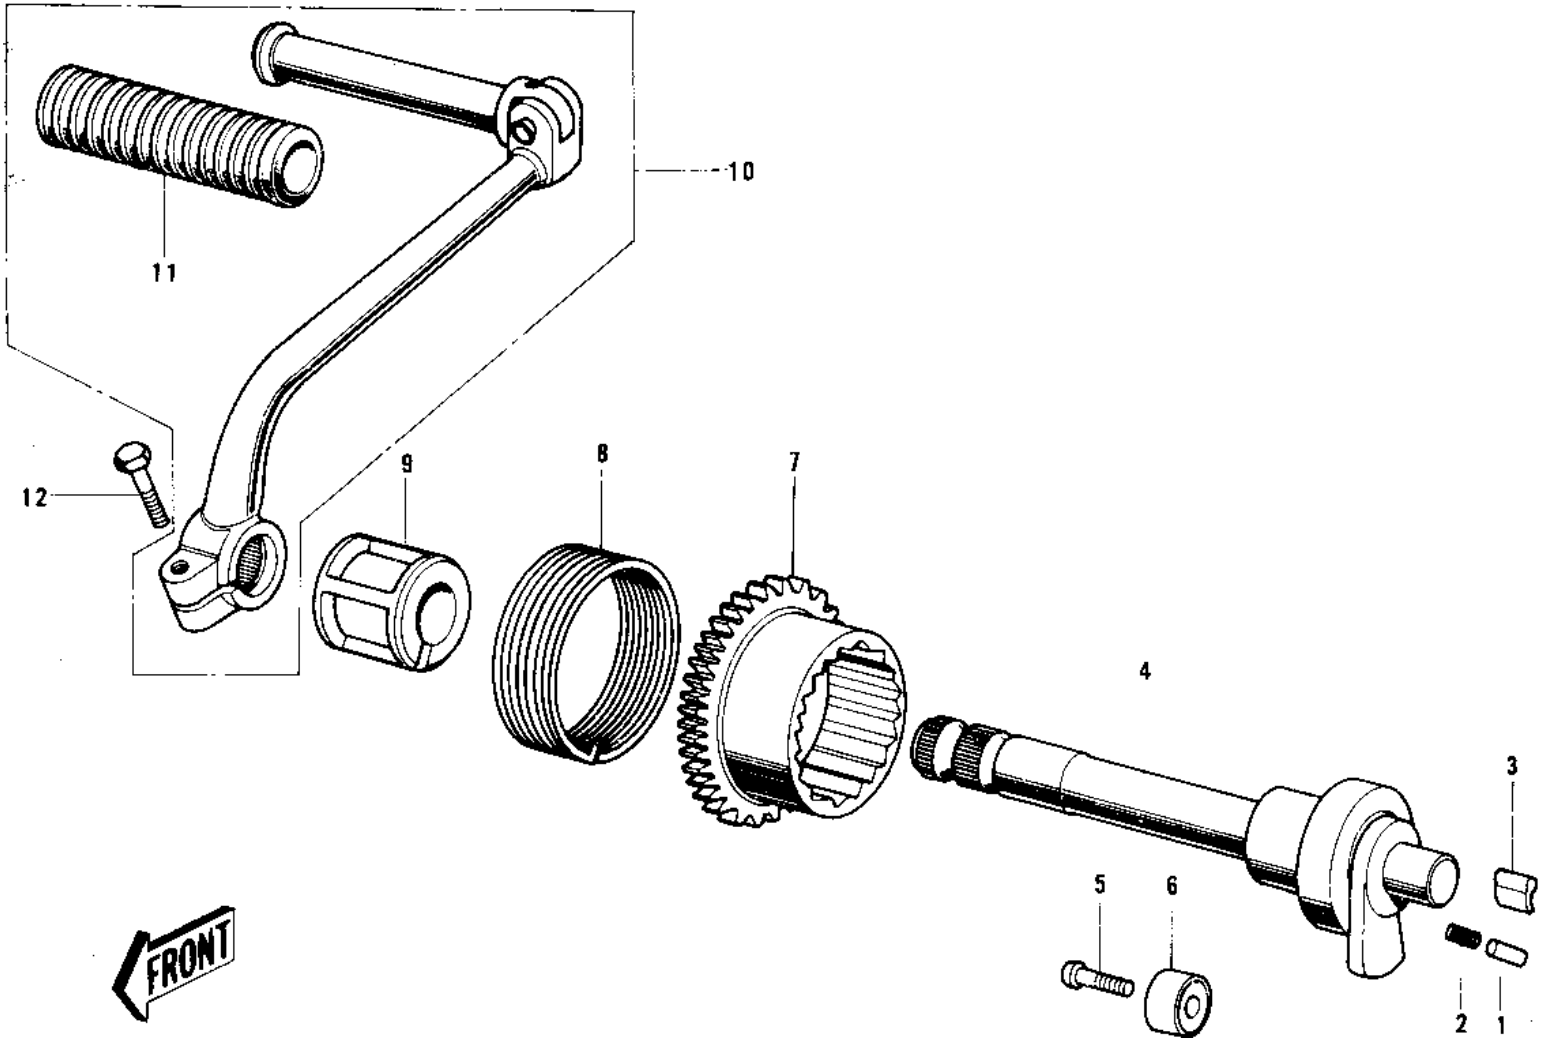

# 1975 MC1M-A PARTS DIAGRAM

KICKSTARTER MECHANISM ('73-'75 MC1/MC1-A)

# 1975 MC1M-A PARTS LIST

KICKSTARTER MECHANISM ('73-'75 MC1/MC1-A)

ITEM NAME	PART NUMBER	QUANTITY
P/N,KICKSTARTER PAWL (Ref # 1)	92043-013	
SPRING KICK PAWL (Ref # 2)	92081-014	
PAWL KICKSTARTER (Ref # 3)	13069-005	
SHAFT-KICK (Ref # 4)	13066-1022	
SCREW CNTSNK HD 6X20 (Ref # 5)	221B0620	
STOPPER KICKSTARTER (Ref # 6)	13072-003	
GEAR KICKSTARTER (Ref # 7)	13068-007	
SPRING KICKSTARTER (Ref # 8)	92083-004	
GUIDE KICK SPRING (Ref # 9)	13070-003	
PEDAL, KICKSTARTER (Ref # 10)	13064-007	
PEDAL, KICKSTARTER (Ref # 10)	13064-007	
RUBBER KICK PEDAL (Ref # 11)	13063-002	
BOLT-SMALL-UPSET 8X25 (Ref # 12)	115G0825	