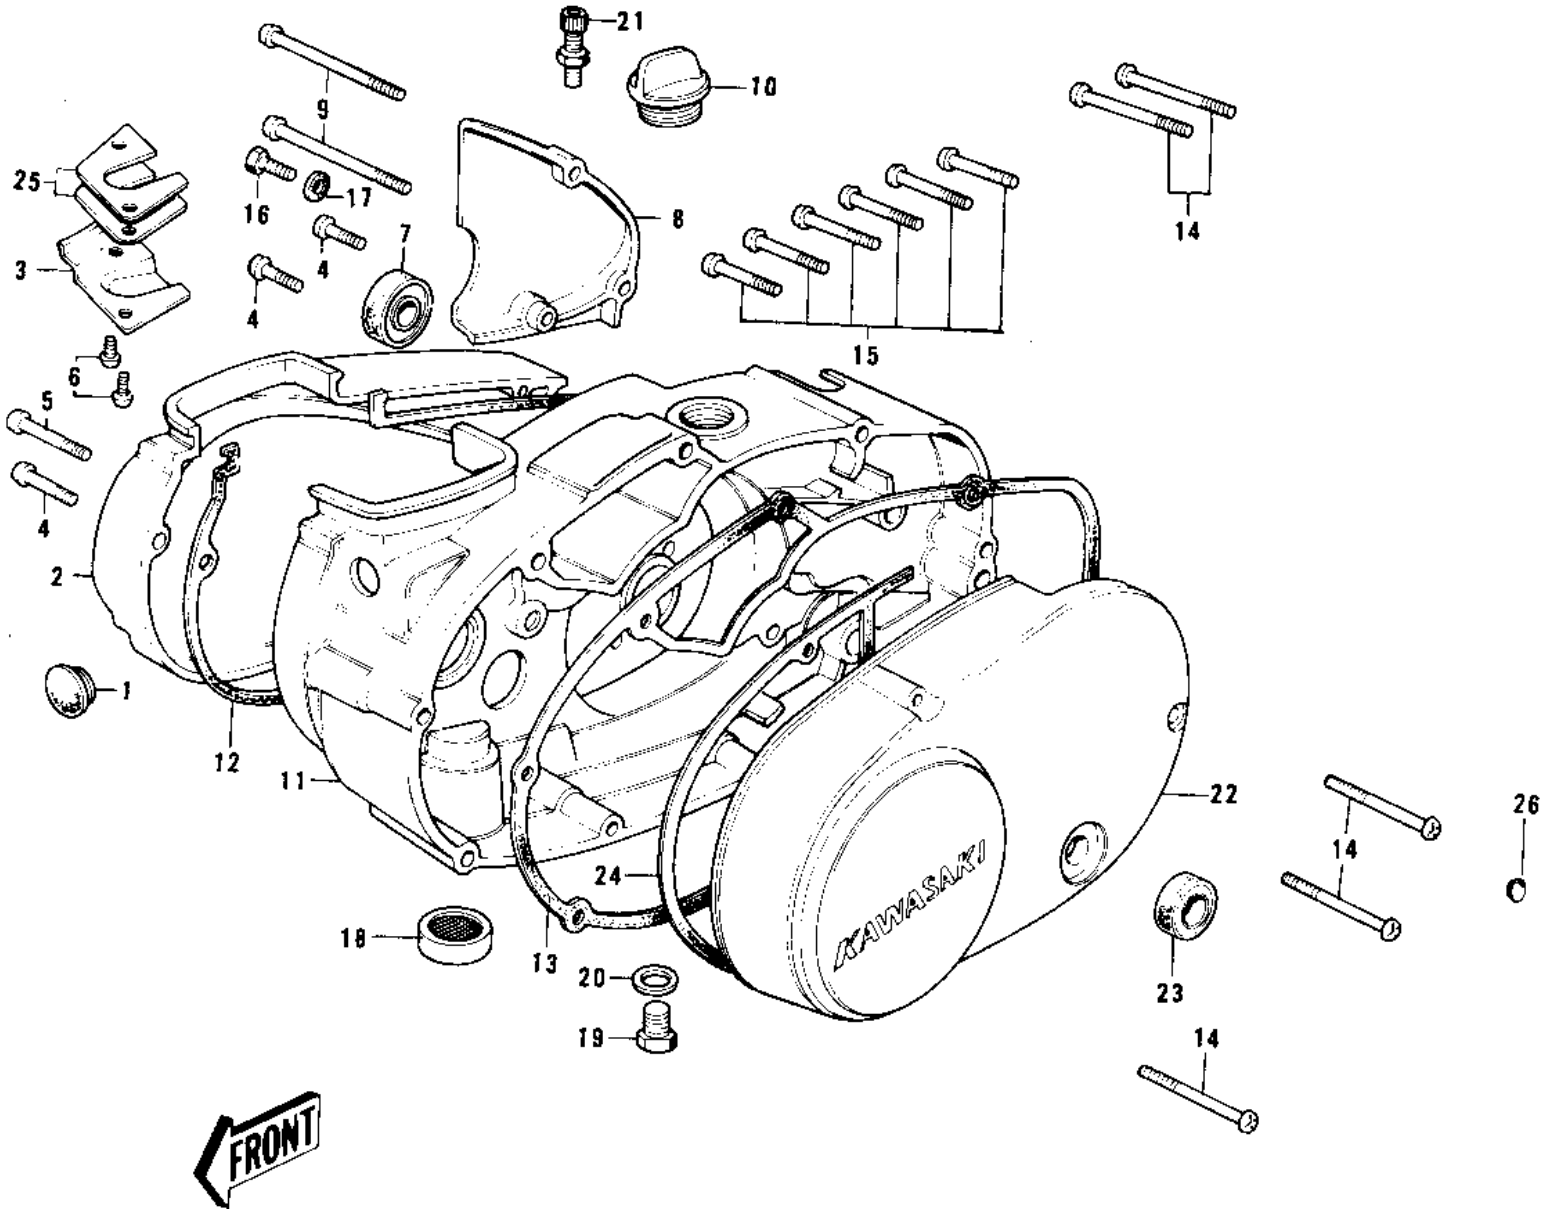

1973 Midi-Bike PARTS DIAGRAM

ENGINE COVERS (73-75 MC1/MC1-A/MC1-B)

1973 Midi-Bike PARTS LIST

ENGINE COVERS ('73-'75 MC1/MC1-A/MC1-B)

ITEM NAME	PART NUMBER	QUANTITY
CAP CARB MOUNT HOLE (Ref # 1)	14039-001	1
COVER,CARB.L.SILVER (Ref # 2)	14030-053-75	1
COVER,CARB.L.SILVER (Ref # 2)	14030-053-75	1
COVER,CARB BARREL (Ref # 2)	14030-1005	1
COVER,CLUTCH CABLE (Ref # 3)	14076-005	1
COVER,CLUTCH CABLE (Ref # 3)	14025-1137	1
SCREW PAN HEAD 6X20 (Ref # 4)	220B0620	3
SCREW PAN HEAD 6X35 (Ref # 5)	220B0635	1
SCREW PAN HEAD 6X16 (Ref # 6)	220B0616	2
OIL SEAL TB14257 (Ref # 7)	653B142507	1
COVER,OIL PUMP,L.SILV (Ref # 8)	14030-050-75	1
COVER,OIL PUMP,BUFF (Ref # 8)	14030-050-80	1
SCREW PAN HEAD 6X75 (Ref # 9)	220B0675	2
FILLER,OIL (Ref # 10)	16115-018	1
COVER-CLUTCH,SILVER (Ref # 11)	14032-1025	1
COVER-CLUTCH,SILVER (Ref # 11)	14032-1025	1
COVER,R.H,ENG,BARREL (Ref # 11)	14032-1017	1
GASKET,CARBURETOR COV (Ref # 12)	11060-1201	1
GASKET,CLUTCH COVER (Ref # 13)	11060-1198	1
SCREW PAN HEAD 6X45 (Ref # 14)	220B0645	5
SCREW PAN HEAD 6X30 (Ref # 15)	220B0630	6
BOLT,HEX HEAD,6X14 (Ref # 16)	92001-121	1
WASHER OIL PUMP BANJO (Ref # 17)	92022-077	1
DRAIN,FUEL (Ref # 18)	16116-006	1
PLUG OIL DRAIN (Ref # 19)	92067-001	1
GASKET CHECK VALVE (Ref # 20)	92065-058	1
ADJUSTER,CABLE (Ref # 21)	16002-012	1
COVER,L.H ENG,SILVER (Ref # 22)	14031-078-75	1
COVER,L.H ENG,SILVER (Ref # 22)	14031-078-75	1

1973 Midi-Bike PARTS LIST

ENGINE COVERS ('73-'75 MC1/MC1-A/MC1-B)

ITEM NAME	PART NUMBER	QUANTITY
COVER,L.H ENG.BUFF (Ref # 22)	14031-078-80	1
OIL SEAL SB12205 (Ref # 23)	92049-004	1
GASKET,L.H ENG COTER (Ref # 24)	14045-019	1
GASKET,GENERATOR COVE (Ref # 24)	11060-1202	1
SPACER,CL CABLE COVER (Ref # 25)	92026-096	2
PLUG,RUBBER (Ref # 26)	92074-019	1