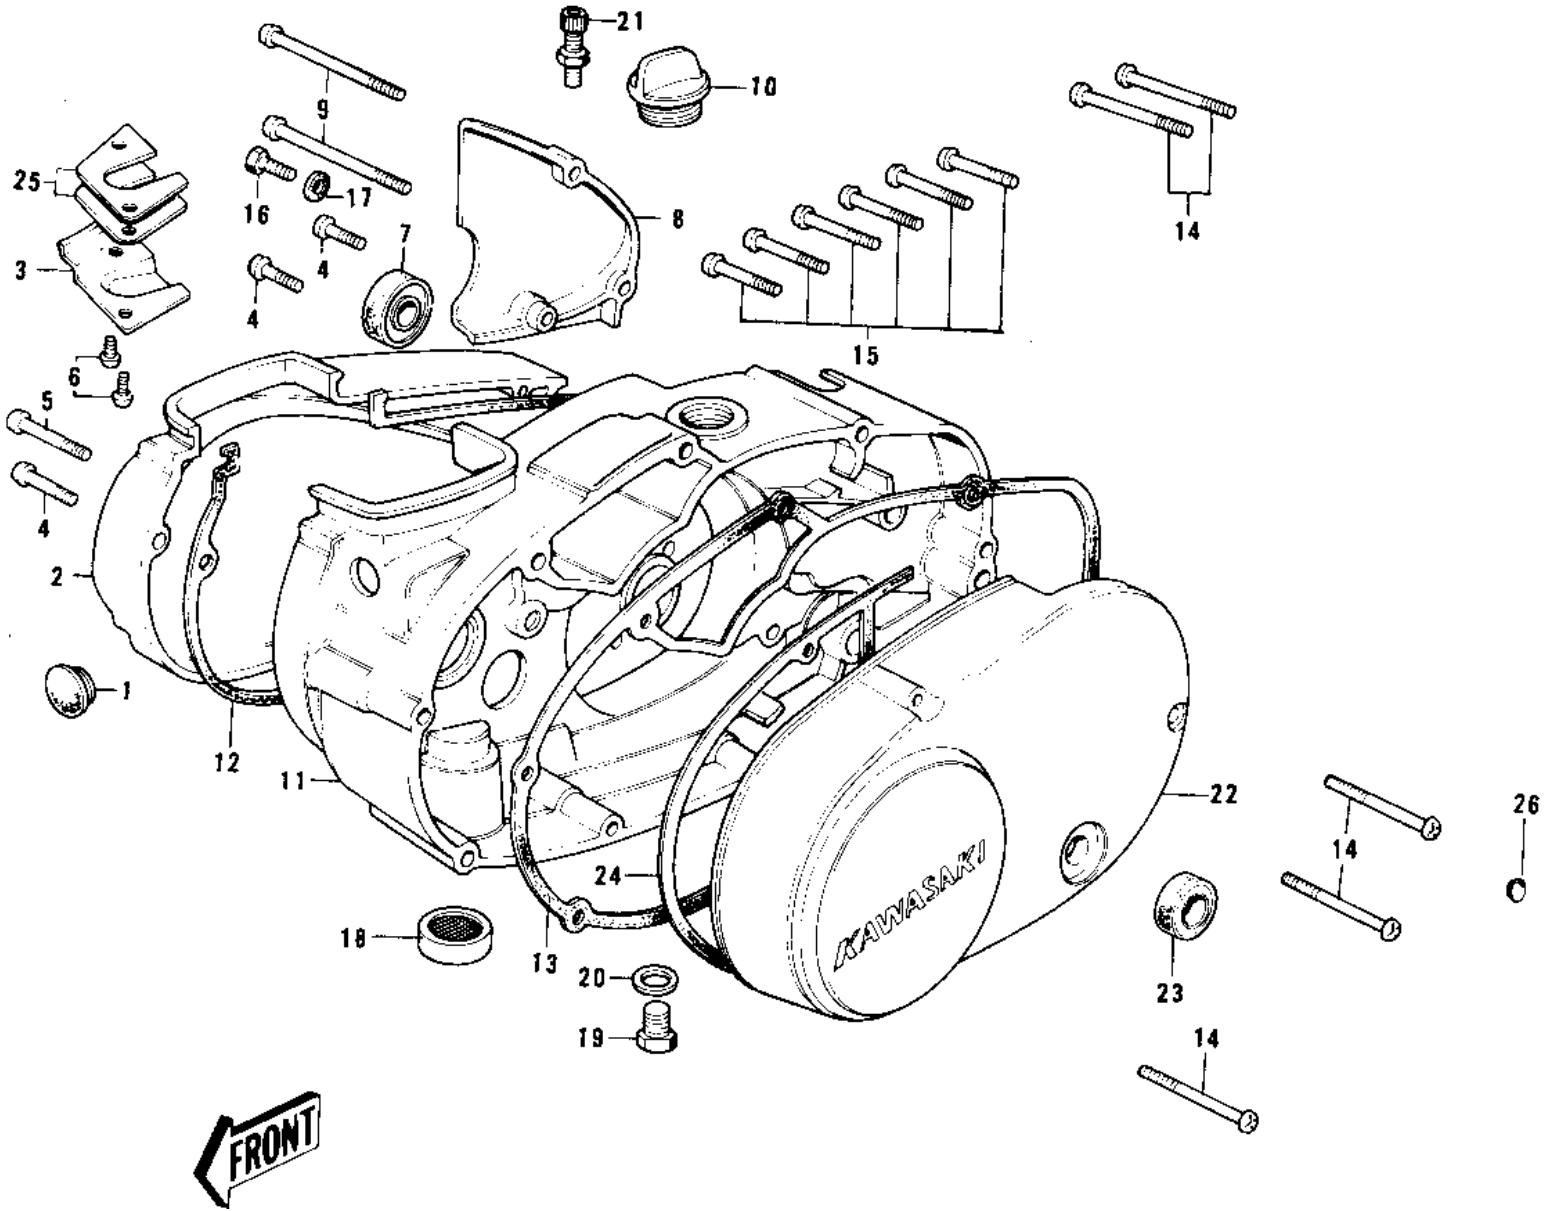

# 1975 MC1M-A PARTS DIAGRAM

ENGINE COVERS (73-75 MC1/MC1-A/MC1-B)

# 1975 MC1M-A PARTS LIST

ENGINE COVERS ('73-'75 MC1/MC1-A/MC1-B)

ITEM NAME	PART NUMBER	QUANTITY
CAP CARB MOUNT HOLE (Ref # 1)	14039-001	
COVER,CARB.L.SILVER (Ref # 2)	14030-053-75	
COVER,CARB.L.SILVER (Ref # 2)	14030-053-75	
COVER,CARB BARREL (Ref # 2)	14030-1005	
COVER,CLUTCH CABLE (Ref # 3)	14076-005	
COVER,CLUTCH CABLE (Ref # 3)	14025-1137	
SCREW PAN HEAD 6X20 (Ref # 4)	220B0620	
SCREW PAN HEAD 6X35 (Ref # 5)	220B0635	
SCREW PAN HEAD 6X16 (Ref # 6)	220B0616	
OIL SEAL TB14257 (Ref # 7)	653B142507	
COVER,OIL PUMP,L.SILV (Ref # 8)	14030-050-75	
COVER,OIL PUMP,BUFF (Ref # 8)	14030-050-80	
SCREW PAN HEAD 6X75 (Ref # 9)	220B0675	
FILLER,OIL (Ref # 10)	16115-018	
COVER-CLUTCH,SILVER (Ref # 11)	14032-1025	
COVER-CLUTCH,SILVER (Ref # 11)	14032-1025	
COVER,R.H,ENG,BARREL (Ref # 11)	14032-1017	
GASKET,CARBURETOR COV (Ref # 12)	11060-1201	
GASKET,CLUTCH COVER (Ref # 13)	11060-1198	
SCREW PAN HEAD 6X45 (Ref # 14)	220B0645	
SCREW PAN HEAD 6X30 (Ref # 15)	220B0630	
BOLT,HEX HEAD,6X14 (Ref # 16)	92001-121	
WASHER OIL PUMP BANJO (Ref # 17)	92022-077	
DRAIN,FUEL (Ref # 18)	16116-006	
PLUG OIL DRAIN (Ref # 19)	92067-001	
GASKET CHECK VALVE (Ref # 20)	92065-058	
ADJUSTER,CABLE (Ref # 21)	16002-012	
COVER,L.H ENG,SILVER (Ref # 22)	14031-078-75	
COVER,L.H ENG,SILVER (Ref # 22)	14031-078-75	

## 1975 MC1M-A PARTS LIST

ENGINE COVERS ('73-'75 MC1/MC1-A/MC1-B)

ITEM NAME	PART NUMBER	QUANTITY
COVER,L.H ENG.BUFF (Ref # 22)	14031-078-80	
OIL SEAL SB12205 (Ref # 23)	92049-004	
GASKET,L.H ENG COTER (Ref # 24)	14045-019	
GASKET,GENERATOR COVE (Ref # 24)	11060-1202	
SPACER,CL CABLE COVER (Ref # 25)	92026-096	
PLUG,RUBBER (Ref # 26)	92074-019	