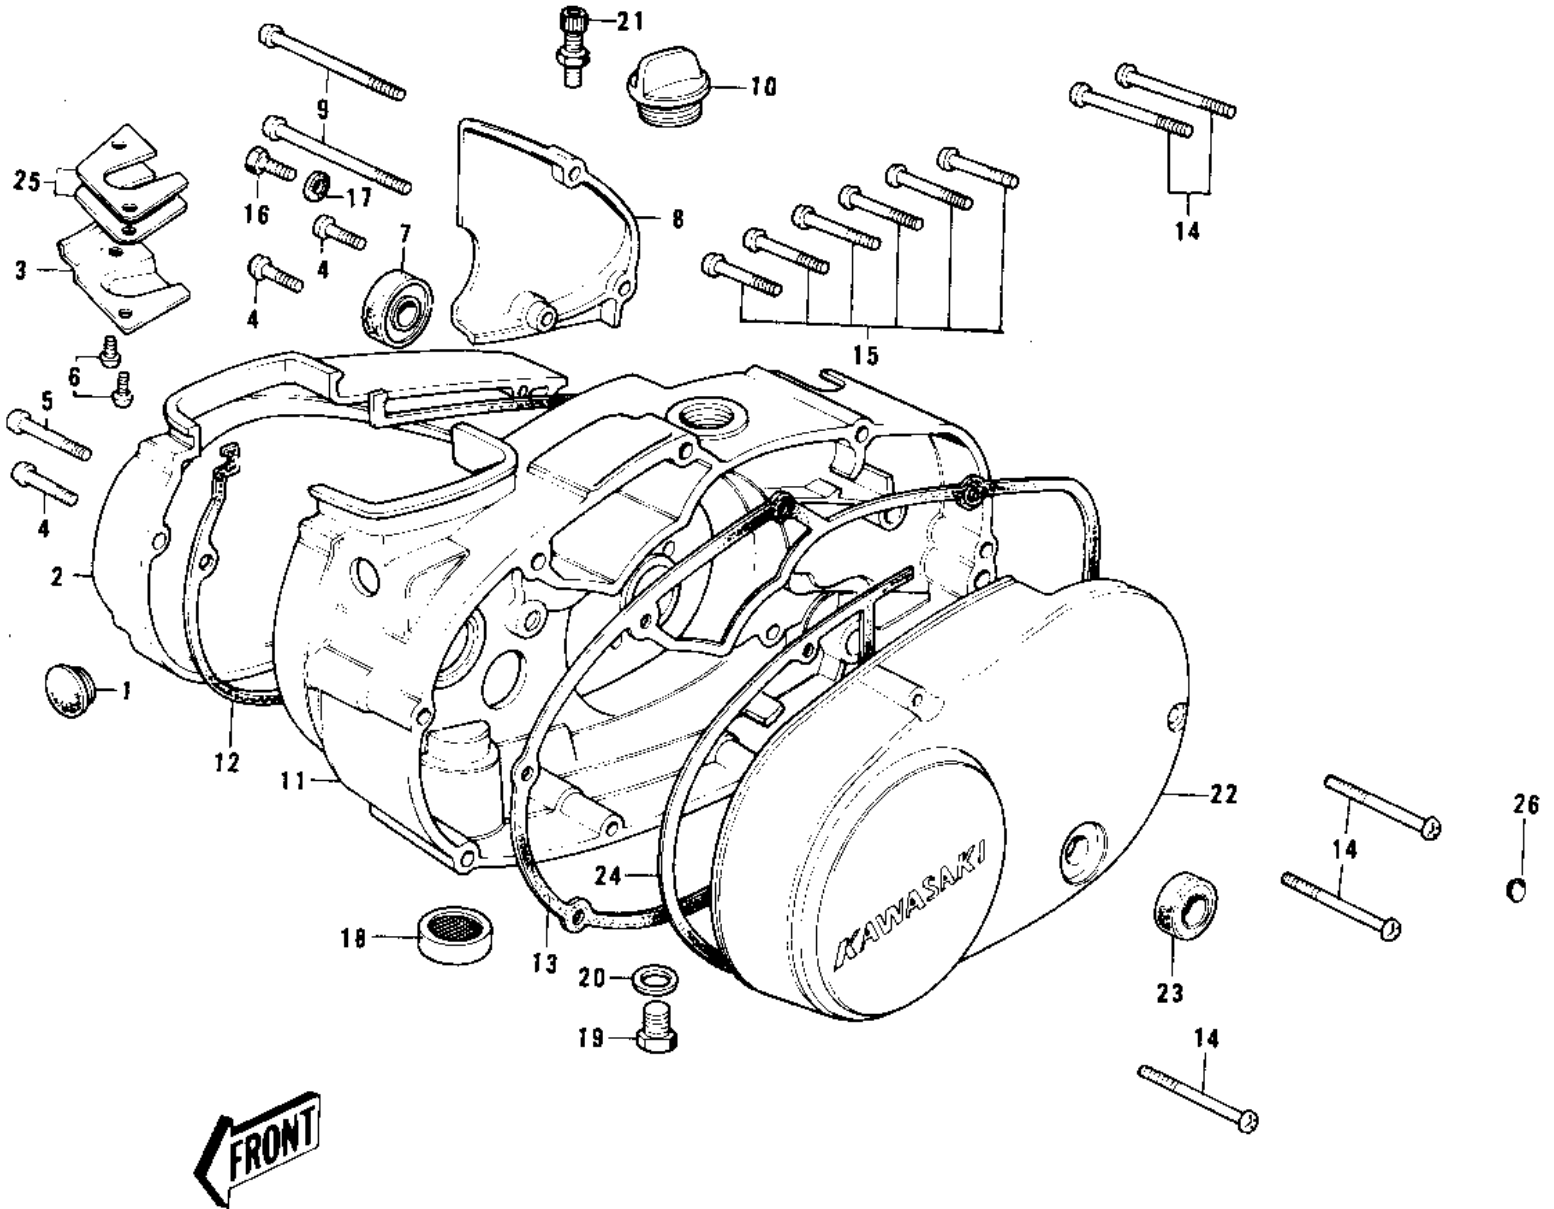

1974 MC1M PARTS DIAGRAM

ENGINE COVERS (73-75 MC1/MC1-A/MC1-B)

1974 MC1M PARTS LIST

ENGINE COVERS ('73-'75 MC1/MC1-A/MC1-B)

ITEM NAME	PART NUMBER	QUANTITY
CAP CARB MOUNT HOLE (Ref # 1)	14039-001	
COVER,CARB.L.SILVER (Ref # 2)	14030-053-75	
COVER,CARB.L.SILVER (Ref # 2)	14030-053-75	
COVER,CARB BARREL (Ref # 2)	14030-1005	
COVER,CLUTCH CABLE (Ref # 3)	14076-005	
COVER,CLUTCH CABLE (Ref # 3)	14025-1137	
SCREW PAN HEAD 6X20 (Ref # 4)	220B0620	
SCREW PAN HEAD 6X35 (Ref # 5)	220B0635	
SCREW PAN HEAD 6X16 (Ref # 6)	220B0616	
OIL SEAL TB14257 (Ref # 7)	653B142507	
COVER,OIL PUMP,L.SILV (Ref # 8)	14030-050-75	
COVER,OIL PUMP,BUFF (Ref # 8)	14030-050-80	
SCREW PAN HEAD 6X75 (Ref # 9)	220B0675	
FILLER,OIL (Ref # 10)	16115-018	
COVER-CLUTCH,SILVER (Ref # 11)	14032-1025	
COVER-CLUTCH,SILVER (Ref # 11)	14032-1025	
COVER,R.H,ENG,BARREL (Ref # 11)	14032-1017	
GASKET,CARBURETOR COV (Ref # 12)	11060-1201	
GASKET,CLUTCH COVER (Ref # 13)	11060-1198	
SCREW PAN HEAD 6X45 (Ref # 14)	220B0645	
SCREW PAN HEAD 6X30 (Ref # 15)	220B0630	
BOLT,HEX HEAD,6X14 (Ref # 16)	92001-121	
WASHER OIL PUMP BANJO (Ref # 17)	92022-077	
DRAIN,FUEL (Ref # 18)	16116-006	
PLUG OIL DRAIN (Ref # 19)	92067-001	
GASKET CHECK VALVE (Ref # 20)	92065-058	
ADJUSTER,CABLE (Ref # 21)	16002-012	
COVER,L.H ENG,SILVER (Ref # 22)	14031-078-75	
COVER,L.H ENG,SILVER (Ref # 22)	14031-078-75	

1974 MC1M PARTS LIST

ENGINE COVERS ('73-'75 MC1/MC1-A/MC1-B)

ITEM NAME	PART NUMBER	QUANTITY
COVER,L.H ENG.BUFF (Ref # 22)	14031-078-80	
OIL SEAL SB12205 (Ref # 23)	92049-004	
GASKET,L.H ENG COTER (Ref # 24)	14045-019	
GASKET,GENERATOR COVE (Ref # 24)	11060-1202	
SPACER,CL CABLE COVER (Ref # 25)	92026-096	
PLUG,RUBBER (Ref # 26)	92074-019	