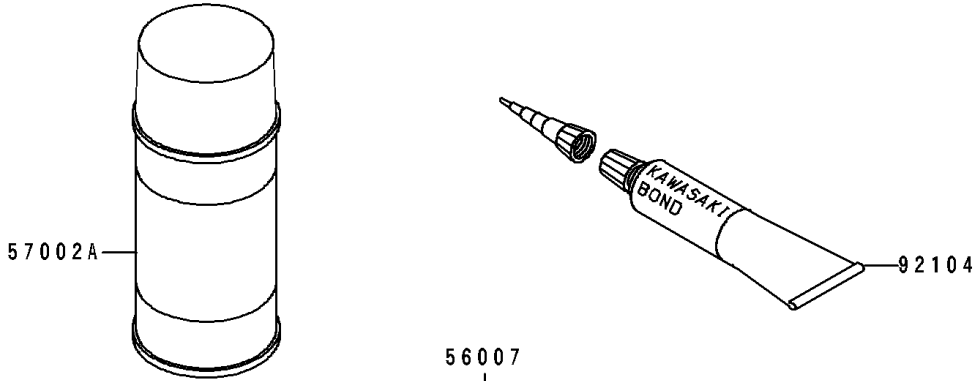

1990 550 SX PARTS DIAGRAM

Tool

F3182

1990 550 SX PARTS LIST

Tool

ITEM NAME	PART NUMBER	QUANTITY
TOOLKIT (Ref # 56007)	56007-3706	1
BAG,TOOL (Ref # 56008)	56008-1019	1
PAINT,OPTIC RED,12OZ.SPRAY CAN (Ref # 57002A)	57002-4002	AR
GASKET-LIQUID,TUBE,100G,SILVER (Ref # 92104)	92104-002	AR
TOOL-DRIVER,#3PHILLIPS (Ref # 92107)	92107-005	1
TOOL-DRIVER,#2PHILLIPS&SLOT (Ref # 92107A)	92107-1051	1
TOOL-WRENCH,BOX,21MM (Ref # 92110)	92110-1113	1
TOOL-WRENCH,OPEN END,14X17 (Ref # 92110A)	92110-1153	1
TOOL-WRENCH,BOX END,27X32 (Ref # 92110B)	92110-3701	1
TOOL-WRENCH,ALLEN BAR,8X160 (Ref # 92110C)	92110-3702	1
TOOL-WRENCH,OPEN END,8X10 (Ref # 92110D)	92126-001	1
TOOL-WRENCH,OPEN END,12X13 (Ref # 92110E)	92126-002	1
TOOL-PLIERS (Ref # 92112)	92112-003	1