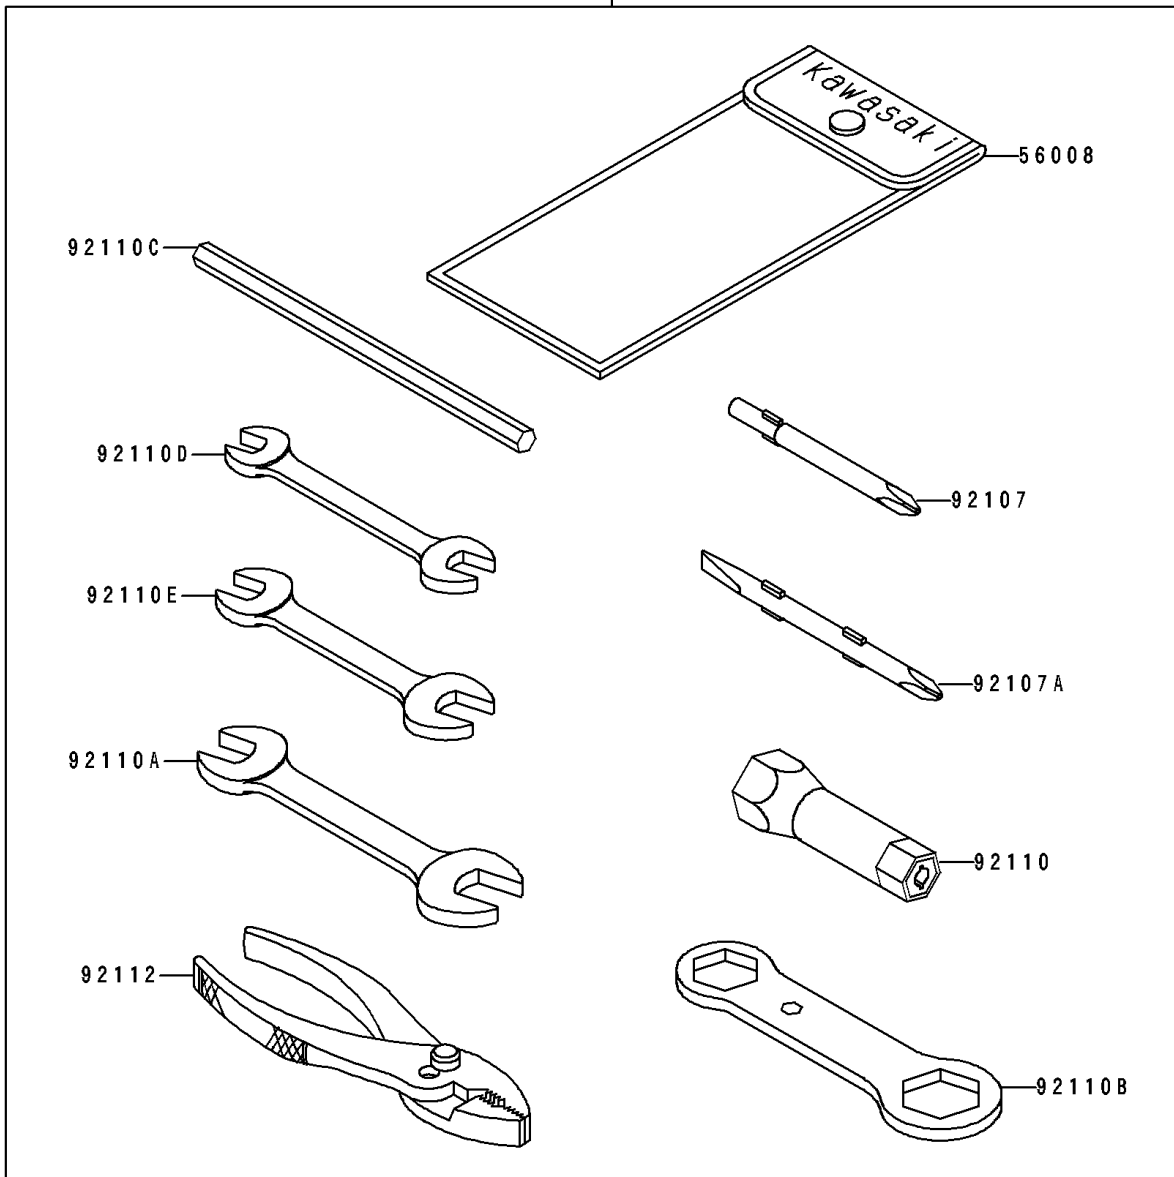

1990 550 SX PARTS DIAGRAM

Tool

F3182

1990 550 SX PARTS LIST

Tool

ITEM NAME	PART NUMBER	QUANTITY
TOOLKIT (Ref # 56007)	56007-3706	1
BAG,TOOL (Ref # 56008)	56008-1019	1
PAINT,OPTIC RED,12OZ.SPRAY CAN (Ref # 57002A)	57002-4002	AR
GASKET-LIQUID,TUBE,100G,SILVER (Ref # 92104)	92104-002	AR
TOOL-DRIVER,#3PHILLIPS (Ref # 92107)	92107-005	1
TOOL-DRIVER,#2PHILLIPS&SLOT (Ref # 92107A)	92107-1051	1
TOOL-WRENCH,BOX,21MM (Ref # 92110)	92110-1113	1
TOOL-WRENCH,OPEN END,14X17 (Ref # 92110A)	92110-1153	1
TOOL-WRENCH,BOX END,27X32 (Ref # 92110B)	92110-3701	1
TOOL-WRENCH,ALLEN BAR,8X160 (Ref # 92110C)	92110-3702	1
TOOL-WRENCH,OPEN END,8X10 (Ref # 92110D)	92126-001	1
TOOL-WRENCH,OPEN END,12X13 (Ref # 92110E)	92126-002	1
TOOL-PLIERS (Ref # 92112)	92112-003	1