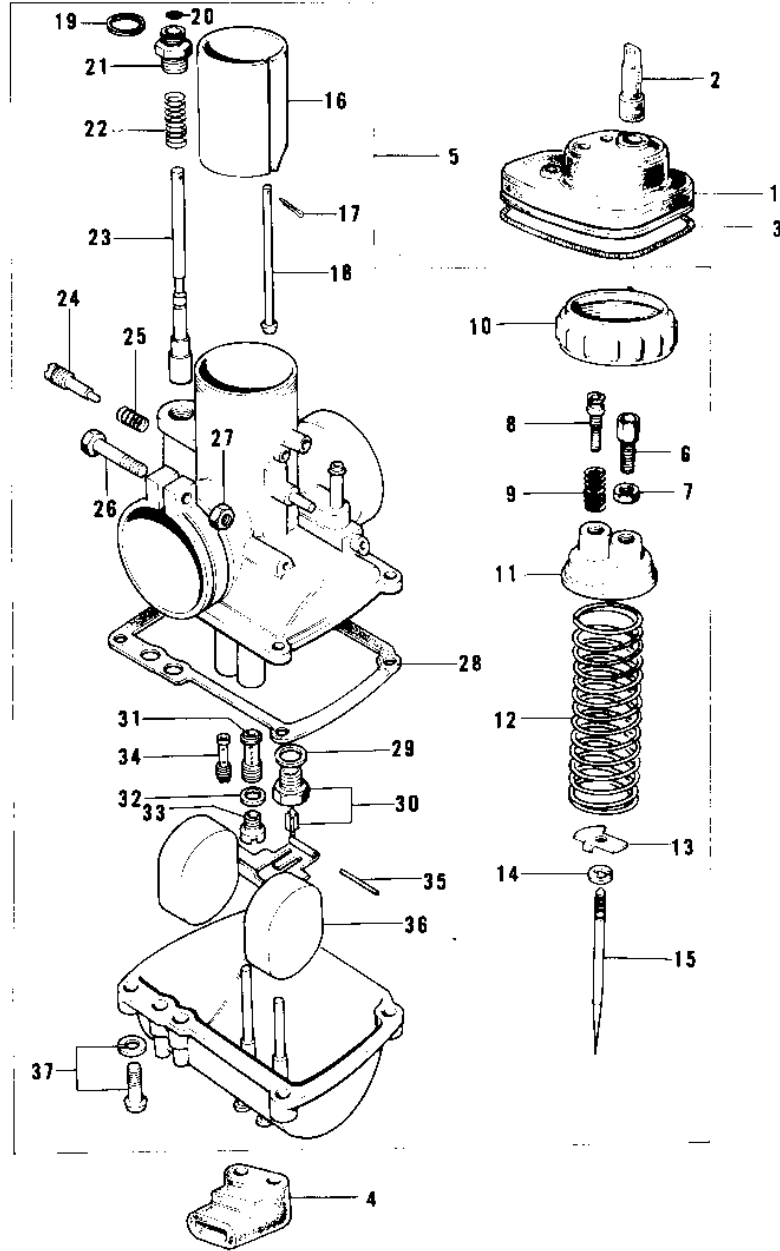

1974 MC1-A PARTS DIAGRAM

CARBURETOR ('73-'75 MC1/MC1-A/MC1-B)

1974 MC1-A PARTS LIST

CARBURETOR ('73-'75 MC1/MC1-A/MC1-B)

ITEM NAME	PART NUMBER	QUANTITY
CAP,CARBURETOR (Ref # 1)	14038-035	
PLUG,CARBURETOR CAP (Ref # 2)	16147-001	
SPRING COIL (Ref # 3)	92081-047	
GROMMET,OVER FLOW (Ref # 4)	16136-007	
CARBURETOR ASSY (Ref # 5)	16001-251	
CABLE ADJUSTER (Ref # 6)	16002-002	
NUT CABLE ADJUST LOCK (Ref # 7)	16003-004	
SCREW,THROTTLE STOP (Ref # 8)	16021-002	
SPRING THR STOP SCREW (Ref # 9)	16022-005	
CAP MIXING CHAMBER (Ref # 10)	16004-010	
TOP MIXING CHAMBER (Ref # 11)	16005-005	
SPRING THROTTLE VALVE (Ref # 12)	16006-013	
SPRING SEAT,THRTL TL (Ref # 13)	16007-020	
CIRCLIP (Ref # 14)	16008-010	
JET NEEDLE 4EJ7 (Ref # 15)	16009-059	
VALVE,THROTTLE CA2.0 (Ref # 16)	16025-057	
PIN COTTER 1.2X10 (Ref # 17)	550D1210	
ROD,THROTTLE VLV STP (Ref # 18)	16024-012	
SPRING,COIL (Ref # 19)	92081-127	
CIRCLIP (Ref # 20)	92037-1077	
CAP,STARTER PLUNGER (Ref # 21)	16012-021	
SPRING,STARTER PLUNGR (Ref # 22)	16013-010	
PLUNGER,STARTER (Ref # 23)	16016-012	
SCREW PILOT AIR ADJST (Ref # 24)	16014-002	
SPRING-THR STOP SCREW (Ref # 25)	16022-007	
SCREW CLAMP (Ref # 26)	16010-004	
NUT 6MM (Ref # 27)	311B0600	
GASKET,FLOAT CHAMBER (Ref # 28)	16019-021	
WASHER VALVE SEAT (Ref # 29)	16029-002	

1974 MC1-A PARTS LIST

CARBURETOR ('73-'75 MC1/MC1-A/MC1-B)

ITEM NAME	PART NUMBER	QUANTITY
FLOAT VALVE ASSY (Ref # 30)	16030-001	
NEEDLE JET O-Z (Ref # 31)	16017-068	
WASHER MAIN JET (Ref # 32)	16034-001	
MAIN JET NO 75R (Ref # 33)	92063-109	
MAIN JET,#70R (Ref # 33)	92063-1012	
MAIN JET NO 72.5R (Ref # 33)	92063-108	
MAIN JET,#77.5R (Ref # 33)	92063-1032	
MAIN JET, #A80 (Ref # 33)	92063-1030	
PILOT JET #17.5 ISO (Ref # 34)	92064-020	
FLOAT PIN (Ref # 35)	16032-003	
FLOAT (Ref # 36)	16031-015	
SCREW-FLOAT CHAMBER (Ref # 37)	16033-012	
KNOB,CARBURETOR (Ref # 38)	92077-022	
PIN COTTER 1.6X15 (Ref # 39)	550D1615	