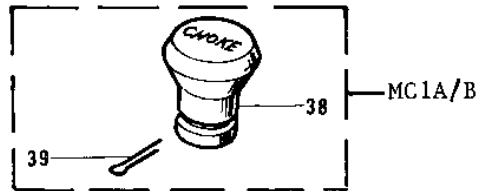

1974 MC1-A PARTS DIAGRAM

CARBURETOR ('73-'75 MC1/MC1-A/MC1-B)

1974 MC1-A PARTS LIST

CARBURETOR ('73-'75 MC1/MC1-A/MC1-B)

ITEM NAME	PART NUMBER	QUANTITY
CAP,CARBURETOR (Ref # 1)	14038-035	
PLUG,CARBURETOR CAP (Ref # 2)	16147-001	
SPRING COIL (Ref # 3)	92081-047	
GROMMET,OVER FLOW (Ref # 4)	16136-007	
CARBURETOR ASSY (Ref # 5)	16001-251	
CABLE ADJUSTER (Ref # 6)	16002-002	
NUT CABLE ADJUST LOCK (Ref # 7)	16003-004	
SCREW,THROTTLE STOP (Ref # 8)	16021-002	
SPRING THR STOP SCREW (Ref # 9)	16022-005	
CAP MIXING CHAMBER (Ref # 10)	16004-010	
TOP MIXING CHAMBER (Ref # 11)	16005-005	
SPRING THROTTLE VALVE (Ref # 12)	16006-013	
SPRING SEAT,THRTL TL (Ref # 13)	16007-020	
CIRCLIP (Ref # 14)	16008-010	
JET NEEDLE 4EJ7 (Ref # 15)	16009-059	
VALVE,THROTTLE CA2.0 (Ref # 16)	16025-057	
PIN COTTER 1.2X10 (Ref # 17)	550D1210	
ROD,THROTTLE VLV STP (Ref # 18)	16024-012	
SPRING,COIL (Ref # 19)	92081-127	
CIRCLIP (Ref # 20)	92037-1077	
CAP,STARTER PLUNGER (Ref # 21)	16012-021	
SPRING,STARTER PLUNGR (Ref # 22)	16013-010	
PLUNGER,STARTER (Ref # 23)	16016-012	
SCREW PILOT AIR ADJST (Ref # 24)	16014-002	
SPRING-THR STOP SCREW (Ref # 25)	16022-007	
SCREW CLAMP (Ref # 26)	16010-004	
NUT 6MM (Ref # 27)	311B0600	
GASKET,FLOAT CHAMBER (Ref # 28)	16019-021	
WASHER VALVE SEAT (Ref # 29)	16029-002	

1974 MC1-A PARTS LIST

CARBURETOR ('73-'75 MC1/MC1-A/MC1-B)

ITEM NAME	PART NUMBER	QUANTITY
FLOAT VALVE ASSY (Ref # 30)	16030-001	
NEEDLE JET O-Z (Ref # 31)	16017-068	
WASHER MAIN JET (Ref # 32)	16034-001	
MAIN JET NO 75R (Ref # 33)	92063-109	
MAIN JET,#70R (Ref # 33)	92063-1012	
MAIN JET NO 72.5R (Ref # 33)	92063-108	
MAIN JET,#77.5R (Ref # 33)	92063-1032	
MAIN JET, #A80 (Ref # 33)	92063-1030	
PILOT JET #17.5 ISO (Ref # 34)	92064-020	
FLOAT PIN (Ref # 35)	16032-003	
FLOAT (Ref # 36)	16031-015	
SCREW-FLOAT CHAMBER (Ref # 37)	16033-012	
KNOB,CARBURETOR (Ref # 38)	92077-022	
PIN COTTER 1.6X15 (Ref # 39)	550D1615	