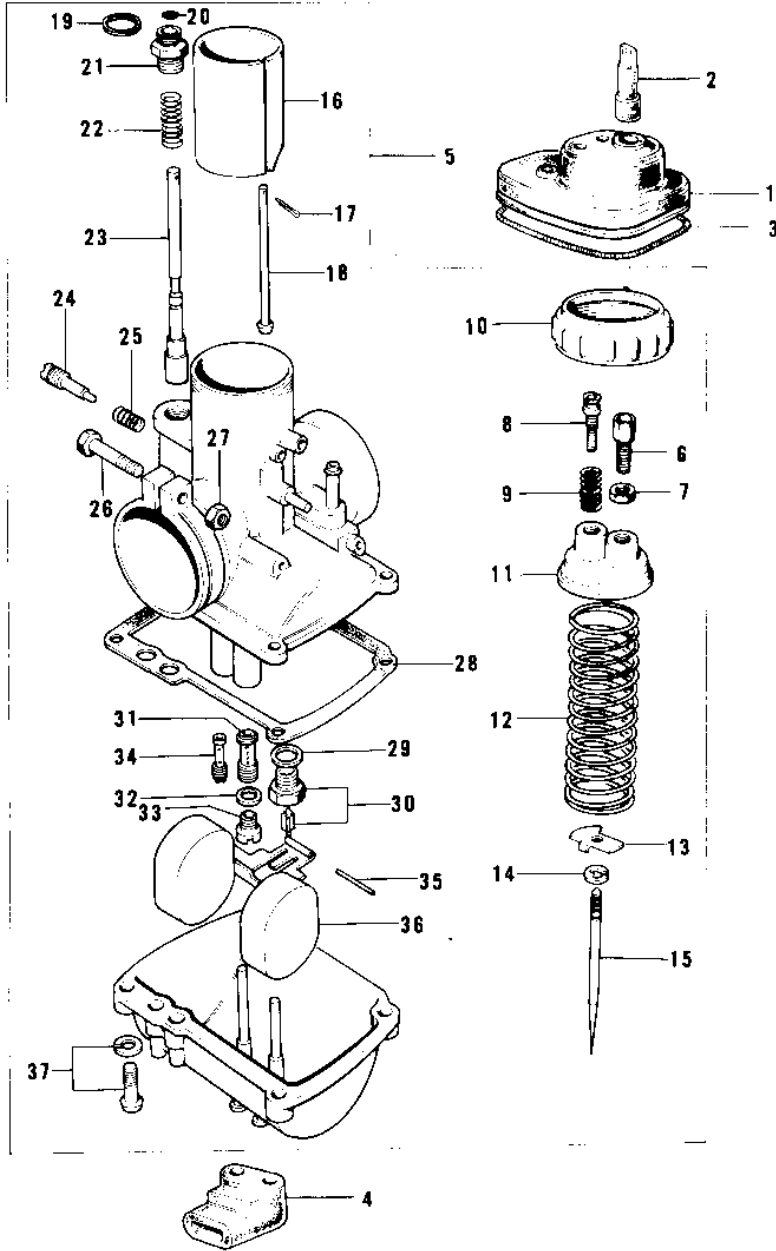

1975 MC1-B PARTS DIAGRAM

CARBURETOR (73-75 MC1/MC1-A/MC1-B)

1975 MC1-B PARTS LIST

CARBURETOR ('73-'75 MC1/MC1-A/MC1-B)

ITEM NAME	PART NUMBER	QUANTITY
CAP,CARBURETOR (Ref # 1)	14038-035	
PLUG,CARBURETOR CAP (Ref # 2)	16147-001	
SPRING COIL (Ref # 3)	92081-047	
GROMMET,OVER FLOW (Ref # 4)	16136-007	
CARBURETOR ASSY (Ref # 5)	16001-251	
CABLE ADJUSTER (Ref # 6)	16002-002	
NUT CABLE ADJUST LOCK (Ref # 7)	16003-004	
SCREW,THROTTLE STOP (Ref # 8)	16021-002	
SPRING THR STOP SCREW (Ref # 9)	16022-005	
CAP MIXING CHAMBER (Ref # 10)	16004-010	
TOP MIXING CHAMBER (Ref # 11)	16005-005	
SPRING THROTTLE VALVE (Ref # 12)	16006-013	
SPRING SEAT,THRTL TL (Ref # 13)	16007-020	
CIRCLIP (Ref # 14)	16008-010	
JET NEEDLE 4EJ7 (Ref # 15)	16009-059	
VALVE,THROTTLE CA2.0 (Ref # 16)	16025-057	
PIN COTTER 1.2X10 (Ref # 17)	550D1210	
ROD,THROTTLE VLV STP (Ref # 18)	16024-012	
SPRING,COIL (Ref # 19)	92081-127	
CIRCLIP (Ref # 20)	92037-1077	
CAP,STARTER PLUNGER (Ref # 21)	16012-021	
SPRING,STARTER PLUNGR (Ref # 22)	16013-010	
PLUNGER,STARTER (Ref # 23)	16016-012	
SCREW PILOT AIR ADJST (Ref # 24)	16014-002	
SPRING-THR STOP SCREW (Ref # 25)	16022-007	
SCREW CLAMP (Ref # 26)	16010-004	
NUT 6MM (Ref # 27)	311B0600	
GASKET,FLOAT CHAMBER (Ref # 28)	16019-021	
WASHER VALVE SEAT (Ref # 29)	16029-002	

1975 MC1-B PARTS LIST

CARBURETOR ('73-'75 MC1/MC1-A/MC1-B)

ITEM NAME	PART NUMBER	QUANTITY
FLOAT VALVE ASSY (Ref # 30)	16030-001	
NEEDLE JET O-Z (Ref # 31)	16017-068	
WASHER MAIN JET (Ref # 32)	16034-001	
MAIN JET NO 75R (Ref # 33)	92063-109	
MAIN JET,#70R (Ref # 33)	92063-1012	
MAIN JET NO 72.5R (Ref # 33)	92063-108	
MAIN JET,#77.5R (Ref # 33)	92063-1032	
MAIN JET, #A80 (Ref # 33)	92063-1030	
PILOT JET #17.5 ISO (Ref # 34)	92064-020	
FLOAT PIN (Ref # 35)	16032-003	
FLOAT (Ref # 36)	16031-015	
SCREW-FLOAT CHAMBER (Ref # 37)	16033-012	
KNOB,CARBURETOR (Ref # 38)	92077-022	
PIN COTTER 1.6X15 (Ref # 39)	550D1615	