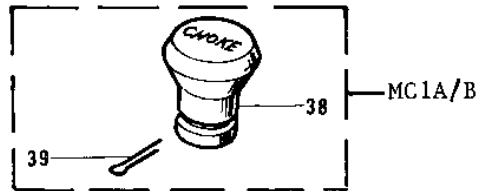

1975 MC1-B PARTS DIAGRAM

CARBURETOR (73-75 MC1/MC1-A/MC1-B)

1975 MC1-B PARTS LIST

CARBURETOR ('73-'75 MC1/MC1-A/MC1-B)

ITEM NAME	PART NUMBER	QUANTITY
CAP,CARBURETOR (Ref # 1)	14038-035	
PLUG,CARBURETOR CAP (Ref # 2)	16147-001	
SPRING COIL (Ref # 3)	92081-047	
GROMMET,OVER FLOW (Ref # 4)	16136-007	
CARBURETOR ASSY (Ref # 5)	16001-251	
CABLE ADJUSTER (Ref # 6)	16002-002	
NUT CABLE ADJUST LOCK (Ref # 7)	16003-004	
SCREW,THROTTLE STOP (Ref # 8)	16021-002	
SPRING THR STOP SCREW (Ref # 9)	16022-005	
CAP MIXING CHAMBER (Ref # 10)	16004-010	
TOP MIXING CHAMBER (Ref # 11)	16005-005	
SPRING THROTTLE VALVE (Ref # 12)	16006-013	
SPRING SEAT,THRTL TL (Ref # 13)	16007-020	
CIRCLIP (Ref # 14)	16008-010	
JET NEEDLE 4EJ7 (Ref # 15)	16009-059	
VALVE,THROTTLE CA2.0 (Ref # 16)	16025-057	
PIN COTTER 1.2X10 (Ref # 17)	550D1210	
ROD,THROTTLE VLV STP (Ref # 18)	16024-012	
SPRING,COIL (Ref # 19)	92081-127	
CIRCLIP (Ref # 20)	92037-1077	
CAP,STARTER PLUNGER (Ref # 21)	16012-021	
SPRING,STARTER PLUNGR (Ref # 22)	16013-010	
PLUNGER,STARTER (Ref # 23)	16016-012	
SCREW PILOT AIR ADJST (Ref # 24)	16014-002	
SPRING-THR STOP SCREW (Ref # 25)	16022-007	
SCREW CLAMP (Ref # 26)	16010-004	
NUT 6MM (Ref # 27)	311B0600	
GASKET,FLOAT CHAMBER (Ref # 28)	16019-021	
WASHER VALVE SEAT (Ref # 29)	16029-002	

1975 MC1-B PARTS LIST

CARBURETOR ('73-'75 MC1/MC1-A/MC1-B)

ITEM NAME	PART NUMBER	QUANTITY
FLOAT VALVE ASSY (Ref # 30)	16030-001	
NEEDLE JET O-Z (Ref # 31)	16017-068	
WASHER MAIN JET (Ref # 32)	16034-001	
MAIN JET NO 75R (Ref # 33)	92063-109	
MAIN JET,#70R (Ref # 33)	92063-1012	
MAIN JET NO 72.5R (Ref # 33)	92063-108	
MAIN JET,#77.5R (Ref # 33)	92063-1032	
MAIN JET, #A80 (Ref # 33)	92063-1030	
PILOT JET #17.5 ISO (Ref # 34)	92064-020	
FLOAT PIN (Ref # 35)	16032-003	
FLOAT (Ref # 36)	16031-015	
SCREW-FLOAT CHAMBER (Ref # 37)	16033-012	
KNOB,CARBURETOR (Ref # 38)	92077-022	
PIN COTTER 1.6X15 (Ref # 39)	550D1615	