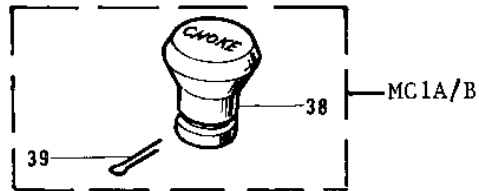

1975 MC1M-A PARTS DIAGRAM

CARBURETOR (73-75 MC1/MC1-A/MC1-B)

1975 MC1M-A PARTS LIST

CARBURETOR ('73-'75 MC1/MC1-A/MC1-B)

ITEM NAME	PART NUMBER	QUANTITY
CAP,CARBURETOR (Ref # 1)	14038-035	
PLUG,CARBURETOR CAP (Ref # 2)	16147-001	
SPRING COIL (Ref # 3)	92081-047	
GROMMET,OVER FLOW (Ref # 4)	16136-007	
CARBURETOR ASSY (Ref # 5)	16001-251	
CABLE ADJUSTER (Ref # 6)	16002-002	
NUT CABLE ADJUST LOCK (Ref # 7)	16003-004	
SCREW,THROTTLE STOP (Ref # 8)	16021-002	
SPRING THR STOP SCREW (Ref # 9)	16022-005	
CAP MIXING CHAMBER (Ref # 10)	16004-010	
TOP MIXING CHAMBER (Ref # 11)	16005-005	
SPRING THROTTLE VALVE (Ref # 12)	16006-013	
SPRING SEAT,THRTL TL (Ref # 13)	16007-020	
CIRCLIP (Ref # 14)	16008-010	
JET NEEDLE 4EJ7 (Ref # 15)	16009-059	
VALVE,THROTTLE CA2.0 (Ref # 16)	16025-057	
PIN COTTER 1.2X10 (Ref # 17)	550D1210	
ROD,THROTTLE VLV STP (Ref # 18)	16024-012	
SPRING,COIL (Ref # 19)	92081-127	
CIRCLIP (Ref # 20)	92037-1077	
CAP,STARTER PLUNGER (Ref # 21)	16012-021	
SPRING,STARTER PLUNGR (Ref # 22)	16013-010	
PLUNGER,STARTER (Ref # 23)	16016-012	
SCREW PILOT AIR ADJST (Ref # 24)	16014-002	
SPRING-THR STOP SCREW (Ref # 25)	16022-007	
SCREW CLAMP (Ref # 26)	16010-004	
NUT 6MM (Ref # 27)	311B0600	
GASKET,FLOAT CHAMBER (Ref # 28)	16019-021	
WASHER VALVE SEAT (Ref # 29)	16029-002	

1975 MC1M-A PARTS LIST

CARBURETOR ('73-'75 MC1/MC1-A/MC1-B)

ITEM NAME	PART NUMBER	QUANTITY
FLOAT VALVE ASSY (Ref # 30)	16030-001	
NEEDLE JET O-Z (Ref # 31)	16017-068	
WASHER MAIN JET (Ref # 32)	16034-001	
MAIN JET NO 75R (Ref # 33)	92063-109	
MAIN JET,#70R (Ref # 33)	92063-1012	
MAIN JET NO 72.5R (Ref # 33)	92063-108	
MAIN JET,#77.5R (Ref # 33)	92063-1032	
MAIN JET, #A80 (Ref # 33)	92063-1030	
PILOT JET #17.5 ISO (Ref # 34)	92064-020	
FLOAT PIN (Ref # 35)	16032-003	
FLOAT (Ref # 36)	16031-015	
SCREW-FLOAT CHAMBER (Ref # 37)	16033-012	
KNOB,CARBURETOR (Ref # 38)	92077-022	
PIN COTTER 1.6X15 (Ref # 39)	550D1615	