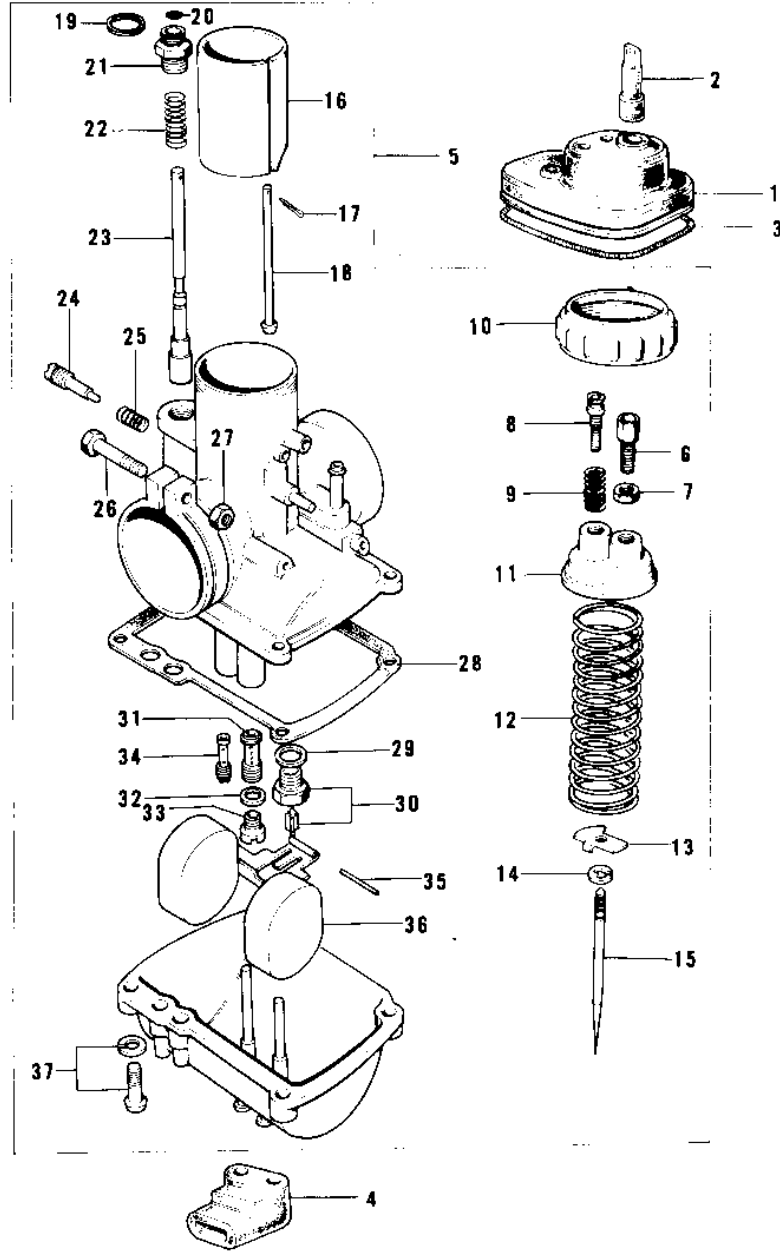

1975 MC1M-A PARTS DIAGRAM

CARBURETOR (73-75 MC1/MC1-A/MC1-B)

1975 MC1M-A PARTS LIST

CARBURETOR ('73-'75 MC1/MC1-A/MC1-B)

ITEM NAME	PART NUMBER	QUANTITY
CAP,CARBURETOR (Ref # 1)	14038-035	
PLUG,CARBURETOR CAP (Ref # 2)	16147-001	
SPRING COIL (Ref # 3)	92081-047	
GROMMET,OVER FLOW (Ref # 4)	16136-007	
CARBURETOR ASSY (Ref # 5)	16001-251	
CABLE ADJUSTER (Ref # 6)	16002-002	
NUT CABLE ADJUST LOCK (Ref # 7)	16003-004	
SCREW,THROTTLE STOP (Ref # 8)	16021-002	
SPRING THR STOP SCREW (Ref # 9)	16022-005	
CAP MIXING CHAMBER (Ref # 10)	16004-010	
TOP MIXING CHAMBER (Ref # 11)	16005-005	
SPRING THROTTLE VALVE (Ref # 12)	16006-013	
SPRING SEAT,THRTL TL (Ref # 13)	16007-020	
CIRCLIP (Ref # 14)	16008-010	
JET NEEDLE 4EJ7 (Ref # 15)	16009-059	
VALVE,THROTTLE CA2.0 (Ref # 16)	16025-057	
PIN COTTER 1.2X10 (Ref # 17)	550D1210	
ROD,THROTTLE VLV STP (Ref # 18)	16024-012	
SPRING,COIL (Ref # 19)	92081-127	
CIRCLIP (Ref # 20)	92037-1077	
CAP,STARTER PLUNGER (Ref # 21)	16012-021	
SPRING,STARTER PLUNGR (Ref # 22)	16013-010	
PLUNGER,STARTER (Ref # 23)	16016-012	
SCREW PILOT AIR ADJST (Ref # 24)	16014-002	
SPRING-THR STOP SCREW (Ref # 25)	16022-007	
SCREW CLAMP (Ref # 26)	16010-004	
NUT 6MM (Ref # 27)	311B0600	
GASKET,FLOAT CHAMBER (Ref # 28)	16019-021	
WASHER VALVE SEAT (Ref # 29)	16029-002	

1975 MC1M-A PARTS LIST

CARBURETOR ('73-'75 MC1/MC1-A/MC1-B)

ITEM NAME	PART NUMBER	QUANTITY
FLOAT VALVE ASSY (Ref # 30)	16030-001	
NEEDLE JET O-Z (Ref # 31)	16017-068	
WASHER MAIN JET (Ref # 32)	16034-001	
MAIN JET NO 75R (Ref # 33)	92063-109	
MAIN JET,#70R (Ref # 33)	92063-1012	
MAIN JET NO 72.5R (Ref # 33)	92063-108	
MAIN JET,#77.5R (Ref # 33)	92063-1032	
MAIN JET, #A80 (Ref # 33)	92063-1030	
PILOT JET #17.5 ISO (Ref # 34)	92064-020	
FLOAT PIN (Ref # 35)	16032-003	
FLOAT (Ref # 36)	16031-015	
SCREW-FLOAT CHAMBER (Ref # 37)	16033-012	
KNOB,CARBURETOR (Ref # 38)	92077-022	
PIN COTTER 1.6X15 (Ref # 39)	550D1615	