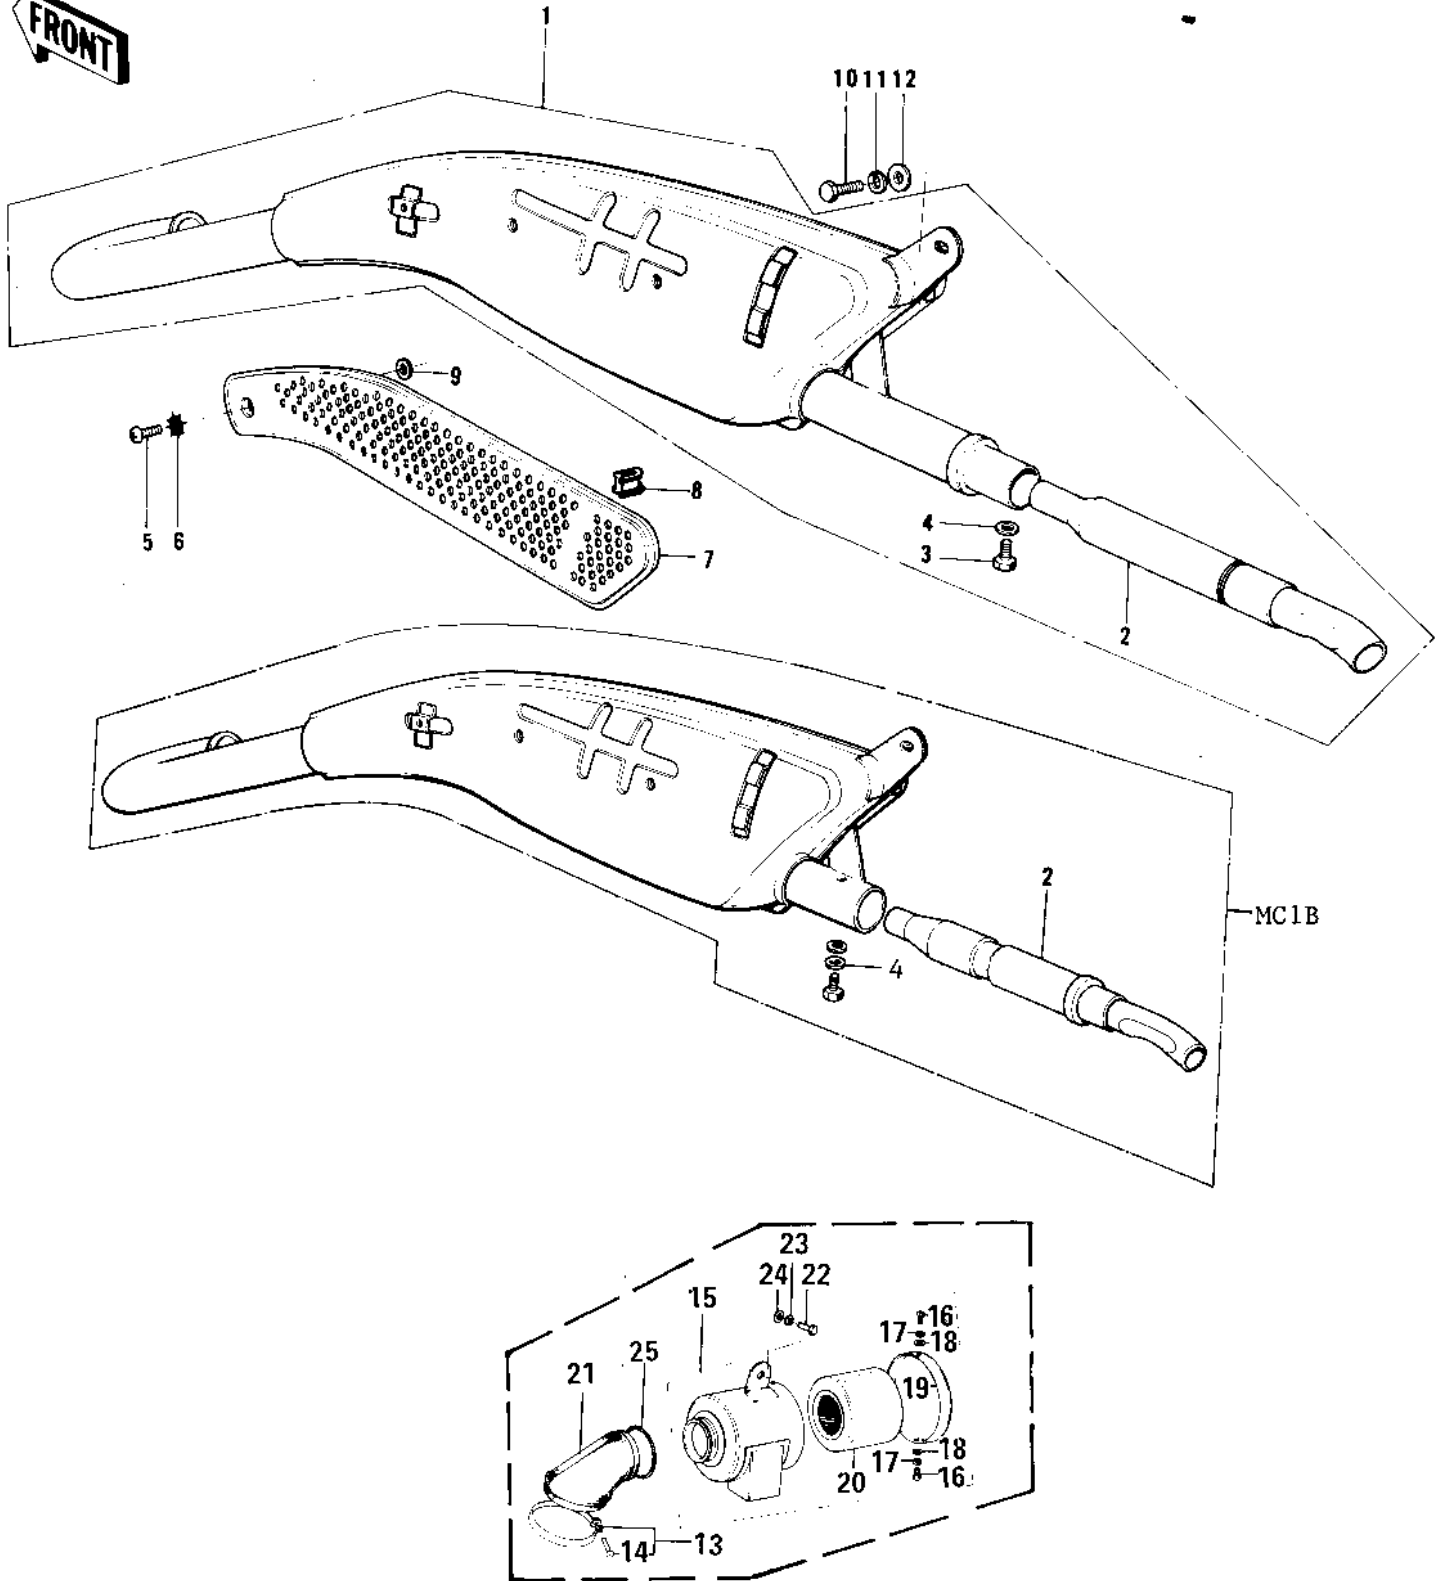

1973 Midi-Bike PARTS DIAGRAM

AIR CLEANER/MUFFLER ('73-'75 MC1/MC1-A/M)

1973 Midi-Bike PARTS LIST

AIR CLEANER/MUFFLER ('73-'75 MC1/MC1-A/M)

ITEM NAME	PART NUMBER	QUANTITY
MUFFLER ASSY,F.BLACK (Ref # 1)	18001-167-21	NA
MUFFLER ASSY,F.BLACK (Ref # 1)	18001-167-21	1
MUFFLER ASSY,F.BLACK (Ref # 1)	18001-167-21	1
BAFFLE TUBE (Ref # 2)	18033-071	1
BAFFLE TUBE (Ref # 2)	18033-083	1
BAFFLE TUBE (Ref # 2)	18033-088	1
BOLT,6X10 (Ref # 3)	112G0610	1
WASHER-PLAIN (Ref # 4)	92022-183	1
WASHER PLAIN 6MM (Ref # 4)	410B0600	2
SCREW PAN HEAD 6X12 (Ref # 5)	220E0612	1
WASHER LOCK 6MM (Ref # 6)	463H0600	1
COVER,MUFFLER (Ref # 7)	18064-018	1
INSULATOR (Ref # 8)	18065-007	2
INSULATOR-HEAT (Ref # 9)	18065-009	1
BOLT-SMALL-UPSET,8X16 (Ref # 10)	115G0816	2
WASHER SPRING 8MM (Ref # 11)	461F0800	2
WASHER PLAIN 8MM (Ref # 12)	411B0800	2
CLAMP-AIR CLEANER (Ref # 13)	92037-068	1
SCREW PAN HEAD 6X35 (Ref # 14)	220B0635	1
AIR CLEANER ASY,BLACK (Ref # 15)	11010-068-10	1
SCREW PAN HEAD 5X8 (Ref # 16)	220B0508	2
WASHER SPRING 5MM (Ref # 17)	461F0500	2
WASHER PLAIN 5MM (Ref # 18)	411B0500	2
CAP,AIR CLEANER (Ref # 19)	11012-041	1
ELEMENT,AIR,CLNR (Ref # 20)	11013-044	1
CONNECTOR,AIR CLEANER (Ref # 21)	11026-009	1
BOLT-UPSET,6X16 (Ref # 22)	112G0616	1
WASHER SPRING 6MM (Ref # 23)	461F0600	1
WASHER PLAIN 6MM (Ref # 24)	410B0600	1