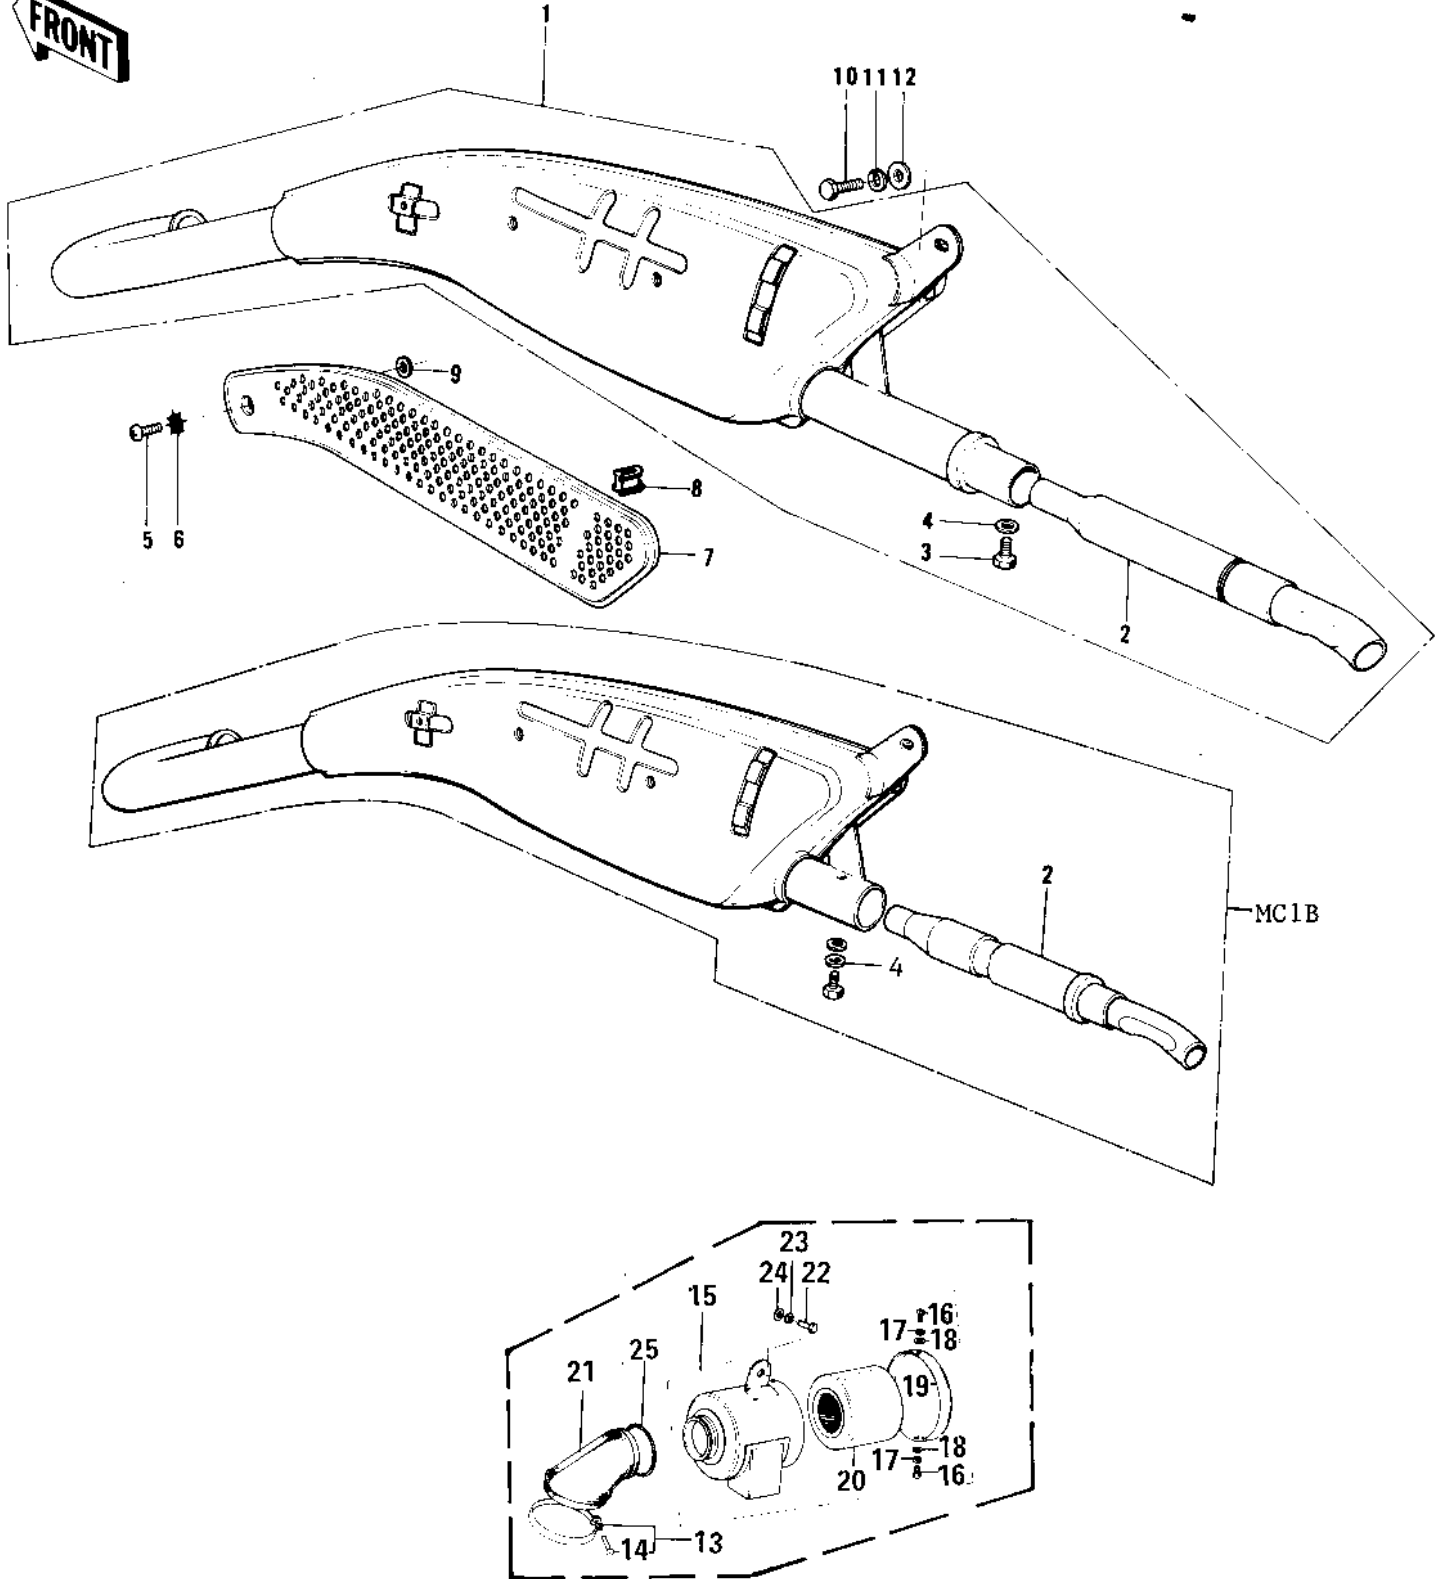

1975 MC1M-A PARTS DIAGRAM

AIR CLEANER/MUFFLER ('73-'75 MC1/MC1-A/M)

FRONT 

1975 MC1M-A PARTS LIST

AIR CLEANER/MUFFLER ('73-'75 MC1/MC1-A/M)

ITEM NAME	PART NUMBER	QUANTITY
MUFFLER ASSY,F.BLACK (Ref # 1)	18001-167-21	
MUFFLER ASSY,F.BLACK (Ref # 1)	18001-167-21	
MUFFLER ASSY,F.BLACK (Ref # 1)	18001-167-21	
BAFFLE TUBE (Ref # 2)	18033-071	
BAFFLE TUBE (Ref # 2)	18033-083	
BAFFLE TUBE (Ref # 2)	18033-088	
BOLT,6X10 (Ref # 3)	112G0610	
WASHER-PLAIN (Ref # 4)	92022-183	
WASHER PLAIN 6MM (Ref # 4)	410B0600	
SCREW PAN HEAD 6X12 (Ref # 5)	220E0612	
WASHER LOCK 6MM (Ref # 6)	463H0600	
COVER,MUFFLER (Ref # 7)	18064-018	
INSULATOR (Ref # 8)	18065-007	
INSULATOR-HEAT (Ref # 9)	18065-009	
BOLT-SMALL-UPSET,8X16 (Ref # 10)	115G0816	
BOLT HEX HEAD 8X16 (Ref # 10)	116B0816	
WASHER SPRING 8MM (Ref # 11)	461F0800	
WASHER PLAIN 8MM (Ref # 12)	411B0800	
CLAMP-AIR CLEANER (Ref # 13)	92037-068	
SCREW PAN HEAD 6X35 (Ref # 14)	220B0635	
AIR CLEANER ASY,BLACK (Ref # 15)	11010-068-10	
SCREW PAN HEAD 5X8 (Ref # 16)	220B0508	
WASHER SPRING 5MM (Ref # 17)	461F0500	
WASHER PLAIN 5MM (Ref # 18)	411B0500	
CAP,AIR CLEANER (Ref # 19)	11012-041	
ELEMENT,AIR,CLNR (Ref # 20)	11013-044	
CONNECTOR,AIR CLEANER (Ref # 21)	11026-009	
BOLT-UPSET,6X16 (Ref # 22)	112G0616	
BOLT-UPSET,6X16 (Ref # 22)	112G0616	