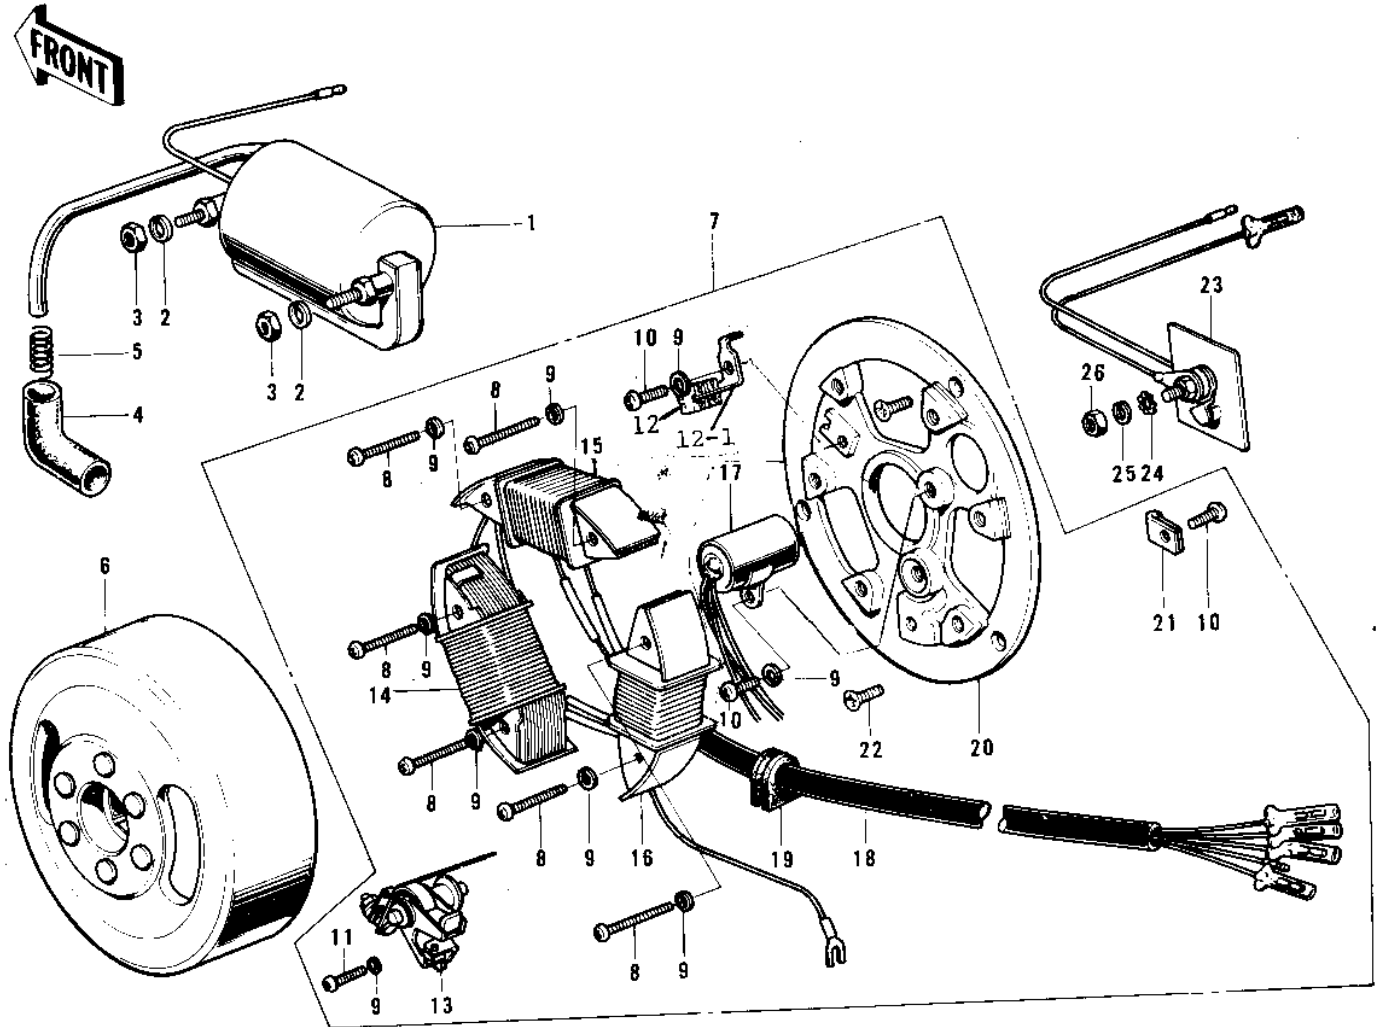

1973 Midi-Bike PARTS DIAGRAM

IGNITION/GENERATOR/RECTIFIER