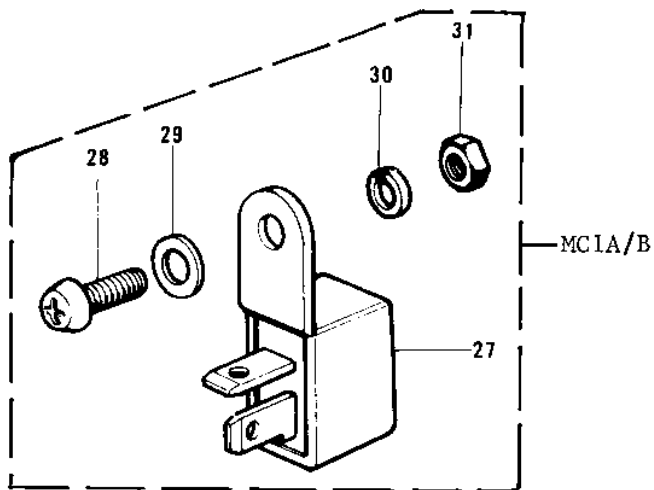

1973 Midi-Bike PARTS DIAGRAM

IGNITION/GENERATOR/RECTIFIER