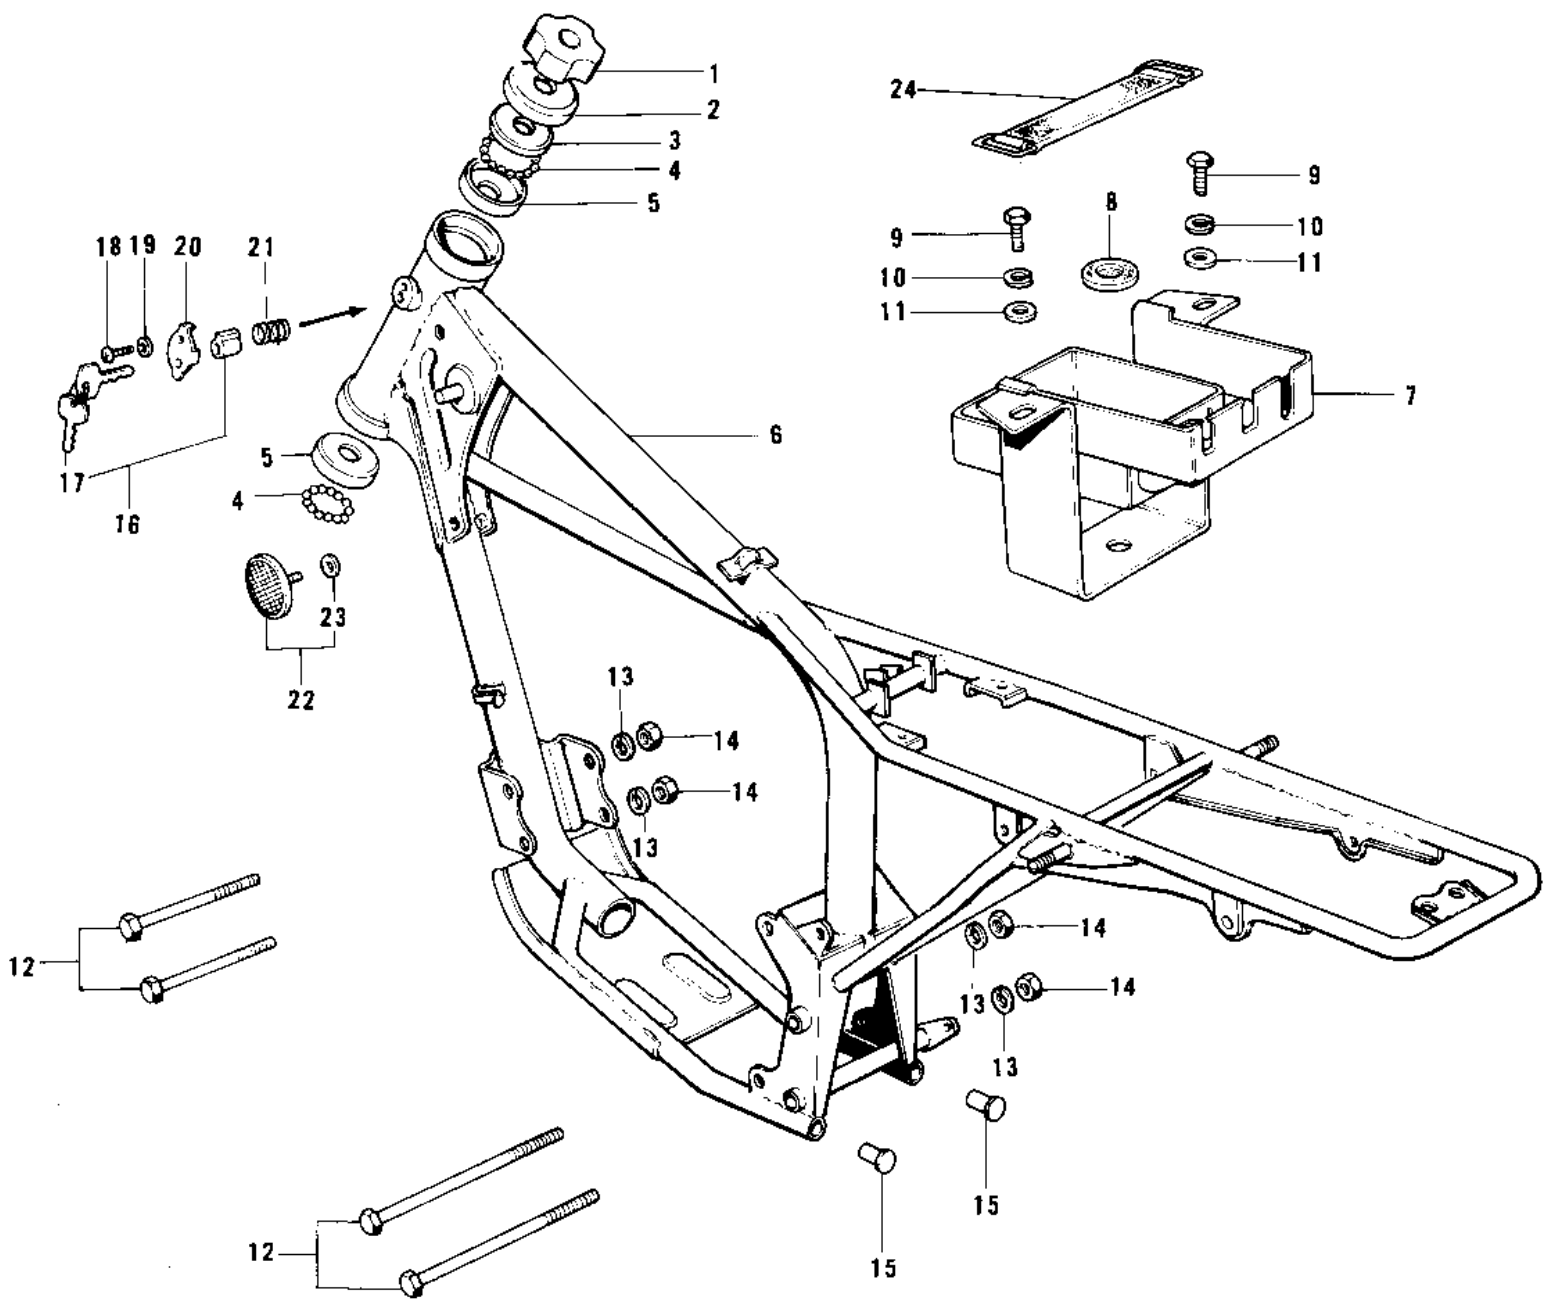

# 1975 MC1M-A PARTS DIAGRAM

FRAME/FRAME FITTINGS ('73-'75 MC1/MC1-A/)

# 1975 MC1M-A PARTS LIST

FRAME/FRAME FITTINGS ('73-'75 MC1/MC1-A/

ITEM NAME	PART NUMBER	QUANTITY
NUT STEERING STEM LCK (Ref # 1)	92090-006	
CAP STEERING STEM (Ref # 2)	46098-004	
CONE UPPER BEARING (Ref # 3)	92047-005	
BALL STEEL 3/16" (Ref # 4)	600A0600	
RACE BEARING (Ref # 5)	92048-004	
FRAME (Ref # 6)	32002-069	
FRAME (Ref # 6)	32002-090	
FRAME (Ref # 6)	32002-109	
CASE,BATTERY (Ref # 7)	32097-028	
DAMPER RUBBER (Ref # 8)	92075-078	
BOLT-UPSET,6X12 (Ref # 9)	112G0612	
BOLT-UPSET,6X12 (Ref # 9)	112G0612	
WASHER SPRING 6MM (Ref # 10)	461F0600	
WASHER PLAIN 6MM (Ref # 11)	410B0600	
BOLT,FLANGED,10X115 (Ref # 12)	92001-1603	
WASHER SPRING 10MM (Ref # 13)	461F1000	
NUT,10MM (Ref # 14)	314B1000	
CAP PIPE END (Ref # 15)	32112-001	
LOCK ASSY-STEERING (Ref # 16)	27016-029	
LOCK ASSY,STEERING (Ref # 16)	27016-042	
UNAVAILABLE IN PRICE BOOK (Ref # 17)	27018-01570	
KEY SET-STRNG #271 (Ref # 17)	27018-015-71	
KEY SET-STRNG #272 (Ref # 17)	27018-015-72	
KEY SET-STRNG #273 (Ref # 17)	27018-015-73	
KEY SET-STRNG #274 (Ref # 17)	27018-015-74	
KEY SET,#401 (Ref # 17)	27008-063-01	
KEY SET,#402 (Ref # 17)	27008-063-02	
KEY SET,#403 (Ref # 17)	27008-063-03	
KEY SET,#404 (Ref # 17)	27008-063-04	

# 1975 MC1M-A PARTS LIST

FRAME/FRAME FITTINGS ('73-'75 MC1/MC1-A/

ITEM NAME	PART NUMBER	QUANTITY
KEY SET,#405 (Ref # 17)	27008-063-05	
KEY SET,#406 (Ref # 17)	27008-063-06	
KEY SET,#407 (Ref # 17)	27008-063-07	
KEY SET,#408 (Ref # 17)	27008-063-08	
KEY SET,#409 (Ref # 17)	27008-063-09	
KEY SET,#410 (Ref # 17)	27008-063-10	
KEY SET,#411 (Ref # 17)	27008-063-11	
KEY SET,#412 (Ref # 17)	27008-063-12	
KEY SET,#413 (Ref # 17)	27008-063-13	
KEY SET,#414 (Ref # 17)	27008-063-14	
SCREW-TAPPING (Ref # 18)	92008-007	
CAP,STEERING LOCK (Ref # 20)	11012-1134	
SPRING-STEERING LOCK (Ref # 21)	27032-001	
REFLECTOR,REFLEX (Ref # 22)	28001-026	
BAND-CHAIN OILER TANK (Ref # 24)	92072-039	