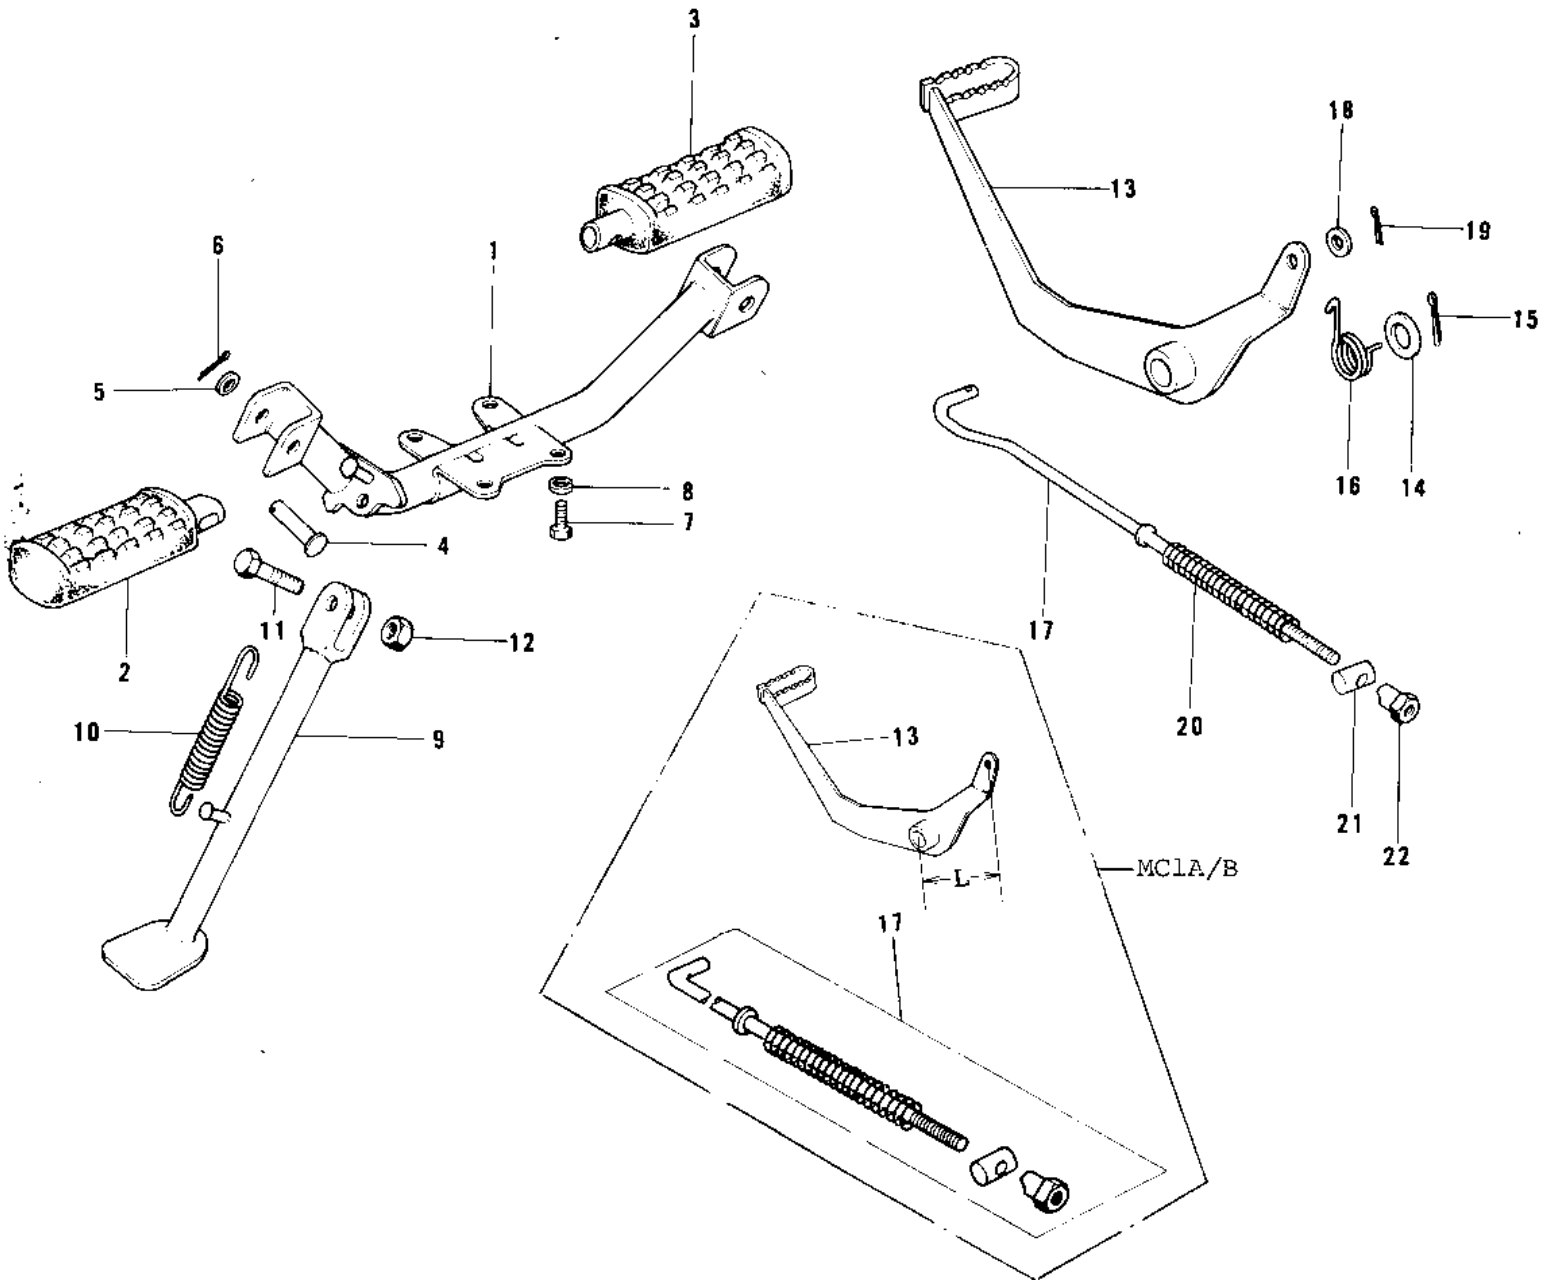

1973 Midi-Bike PARTS DIAGRAM

FOOTRESTS/STAND/BRAKE PEDAL

1973 Midi-Bike PARTS LIST

FOOTRESTS/STAND/BRAKE PEDAL

ITEM NAME	PART NUMBER	QUANTITY
BAR,FOOTREST (Ref # 1)	34002-047	1
STEP-ASSY,FR,LH (Ref # 2)	34027-1114	1
STEP-ASSY,FR,LH (Ref # 2)	34027-1114	1
STEP-ASSY,FR,RH (Ref # 3)	34027-1115	1
STEP-ASSY,FR,RH (Ref # 3)	34027-1115	1
PIN-FOOTREST BAR FIT (Ref # 4)	92043-080	2
WASHER PL 22.5X36X2.3 (Ref # 5)	92022-204	2
PIN COTTER 2.0X15 (Ref # 6)	550D2015	2
BOLT-SMALL-UPSET,8X16 (Ref # 7)	115G0816	4
STAND-SIDE (Ref # 9)	34024-1013	1
STAND-SIDE (Ref # 9)	34024-1013	1
SPRING MAIN STAND (Ref # 10)	34023-005	1
BOLT,HEX HEAD,10X25 (Ref # 11)	113G1025	1
NUT,10MM (Ref # 12)	314B1000	1
PEDAL,BRAKE (Ref # 13)	43001-053	1
PEDAL,BRAKE (Ref # 13)	43001-062	1
WASHER BRAKE PEDAL (Ref # 14)	92022-085	1
PIN COTTER 3.0X30 (Ref # 15)	550D3030	1
SPRING-BRAKE PEDAL (Ref # 16)	43005-020	1
ROD,BRAKE (Ref # 17)	43011-024	1
ROD ASSY,BRAKE (Ref # 17)	43010-019	1
WASHER PLAIN 6MM (Ref # 18)	410B0600	1
PIN COTTER 2.0X15 (Ref # 19)	550D2015	1
SPRING,BRAKE ROD (Ref # 20)	43012-001	1
PIN BRAKE (Ref # 21)	92043-039	1
NUT-BRAKE ROD ADJUST (Ref # 22)	92015-042	1