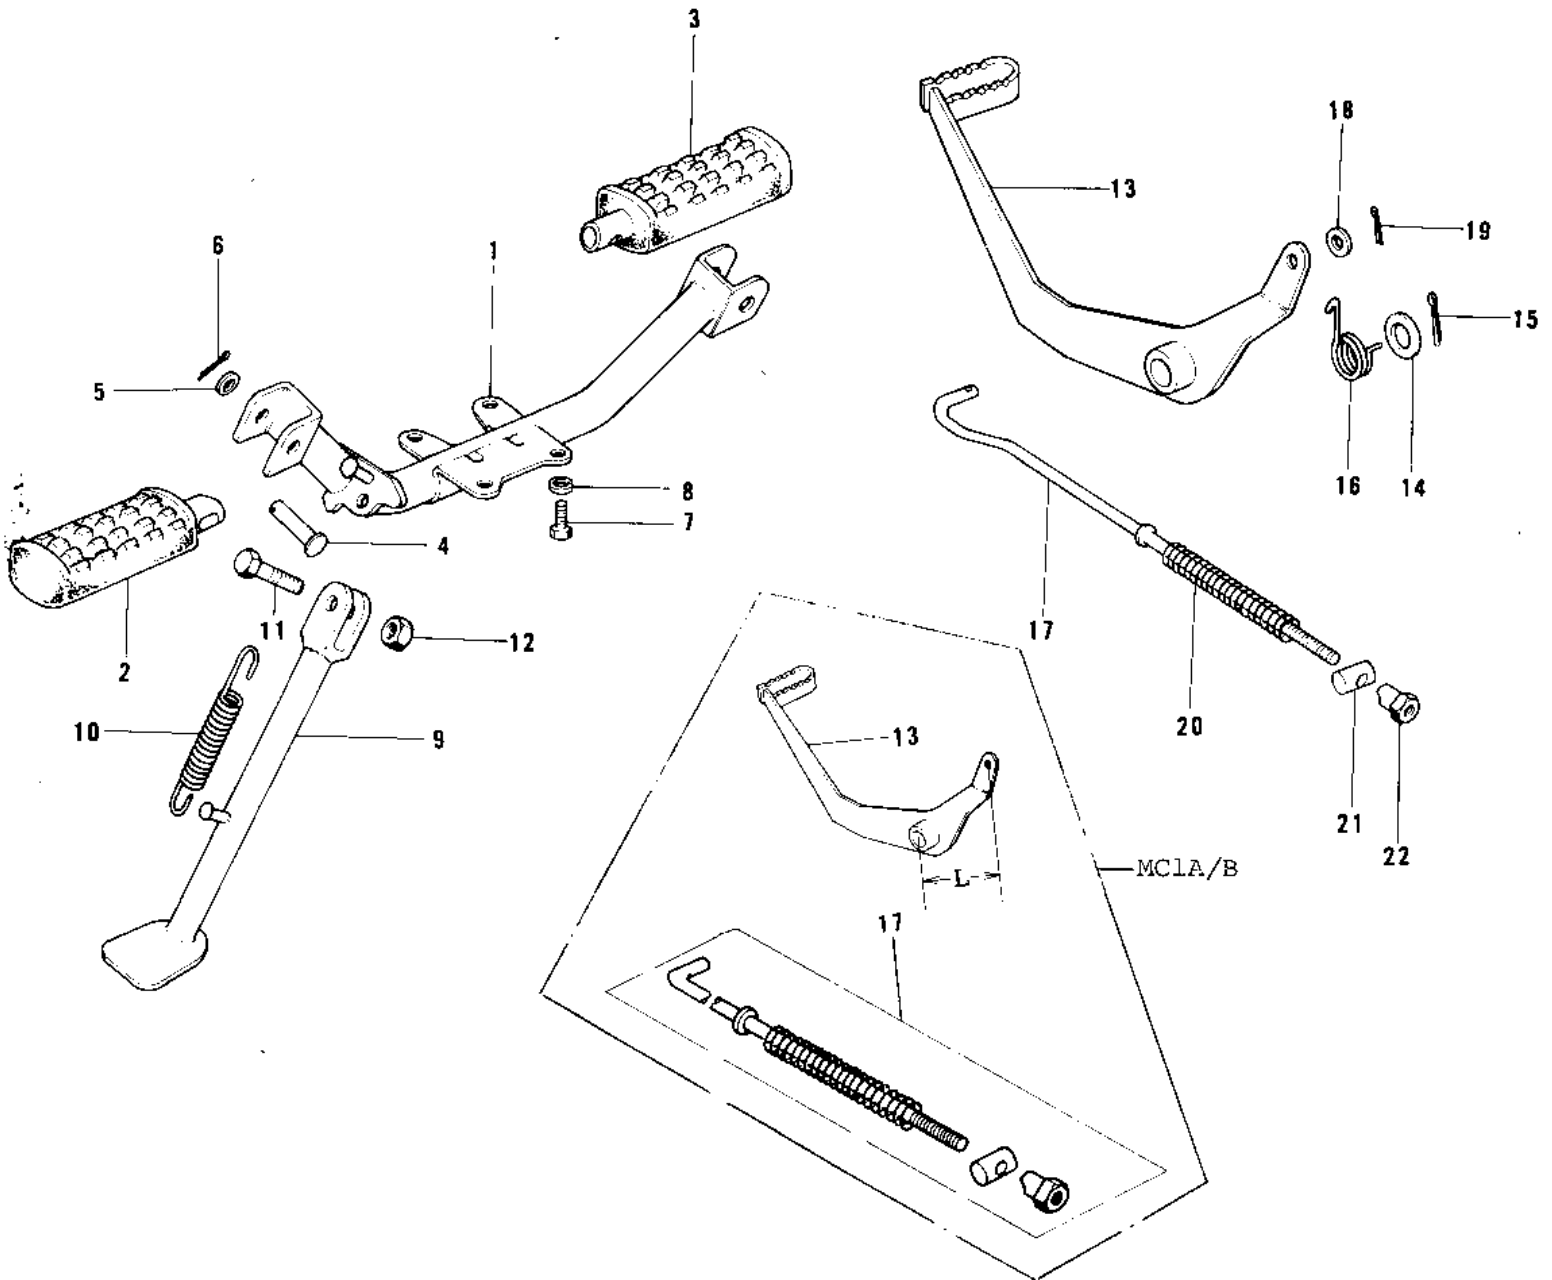

1974 MC1M PARTS DIAGRAM

FOOTRESTS/STAND/BRAKE PEDAL

1974 MC1M PARTS LIST

FOOTRESTS/STAND/BRAKE PEDAL

ITEM NAME	PART NUMBER	QUANTITY
BAR,FOOTREST (Ref # 1)	34002-047	
STEP-ASSY,FR,LH (Ref # 2)	34027-1114	
STEP-ASSY,FR,LH (Ref # 2)	34027-1114	
STEP-ASSY,FR,RH (Ref # 3)	34027-1115	
STEP-ASSY,FR,RH (Ref # 3)	34027-1115	
PIN-FOOTREST BAR FIT (Ref # 4)	92043-080	
WASHER PL 22.5X36X2.3 (Ref # 5)	92022-204	
PIN COTTER 2.0X15 (Ref # 6)	550D2015	
BOLT-SMALL-UPSET,8X16 (Ref # 7)	115G0816	
BOLT HEX HEAD 8X16 (Ref # 8)	116B0816	
STAND-SIDE (Ref # 9)	34024-1013	
STAND-SIDE (Ref # 9)	34024-1013	
SPRING MAIN STAND (Ref # 10)	34023-005	
BOLT,HEX HEAD,10X25 (Ref # 11)	113G1025	
NUT,10MM (Ref # 12)	314B1000	
PEDAL,BRAKE (Ref # 13)	43001-053	
PEDAL,BRAKE (Ref # 13)	43001-062	
WASHER BRAKE PEDAL (Ref # 14)	92022-085	
PIN COTTER 3.0X30 (Ref # 15)	550D3030	
SPRING-BRAKE PEDAL (Ref # 16)	43005-020	
ROD,BRAKE (Ref # 17)	43011-024	
ROD ASSY,BRAKE (Ref # 17)	43010-019	
WASHER PLAIN 6MM (Ref # 18)	410B0600	
PIN COTTER 2.0X15 (Ref # 19)	550D2015	
SPRING,BRAKE ROD (Ref # 20)	43012-001	
PIN BRAKE (Ref # 21)	92043-039	
NUT-BRAKE ROD ADJUST (Ref # 22)	92015-042	