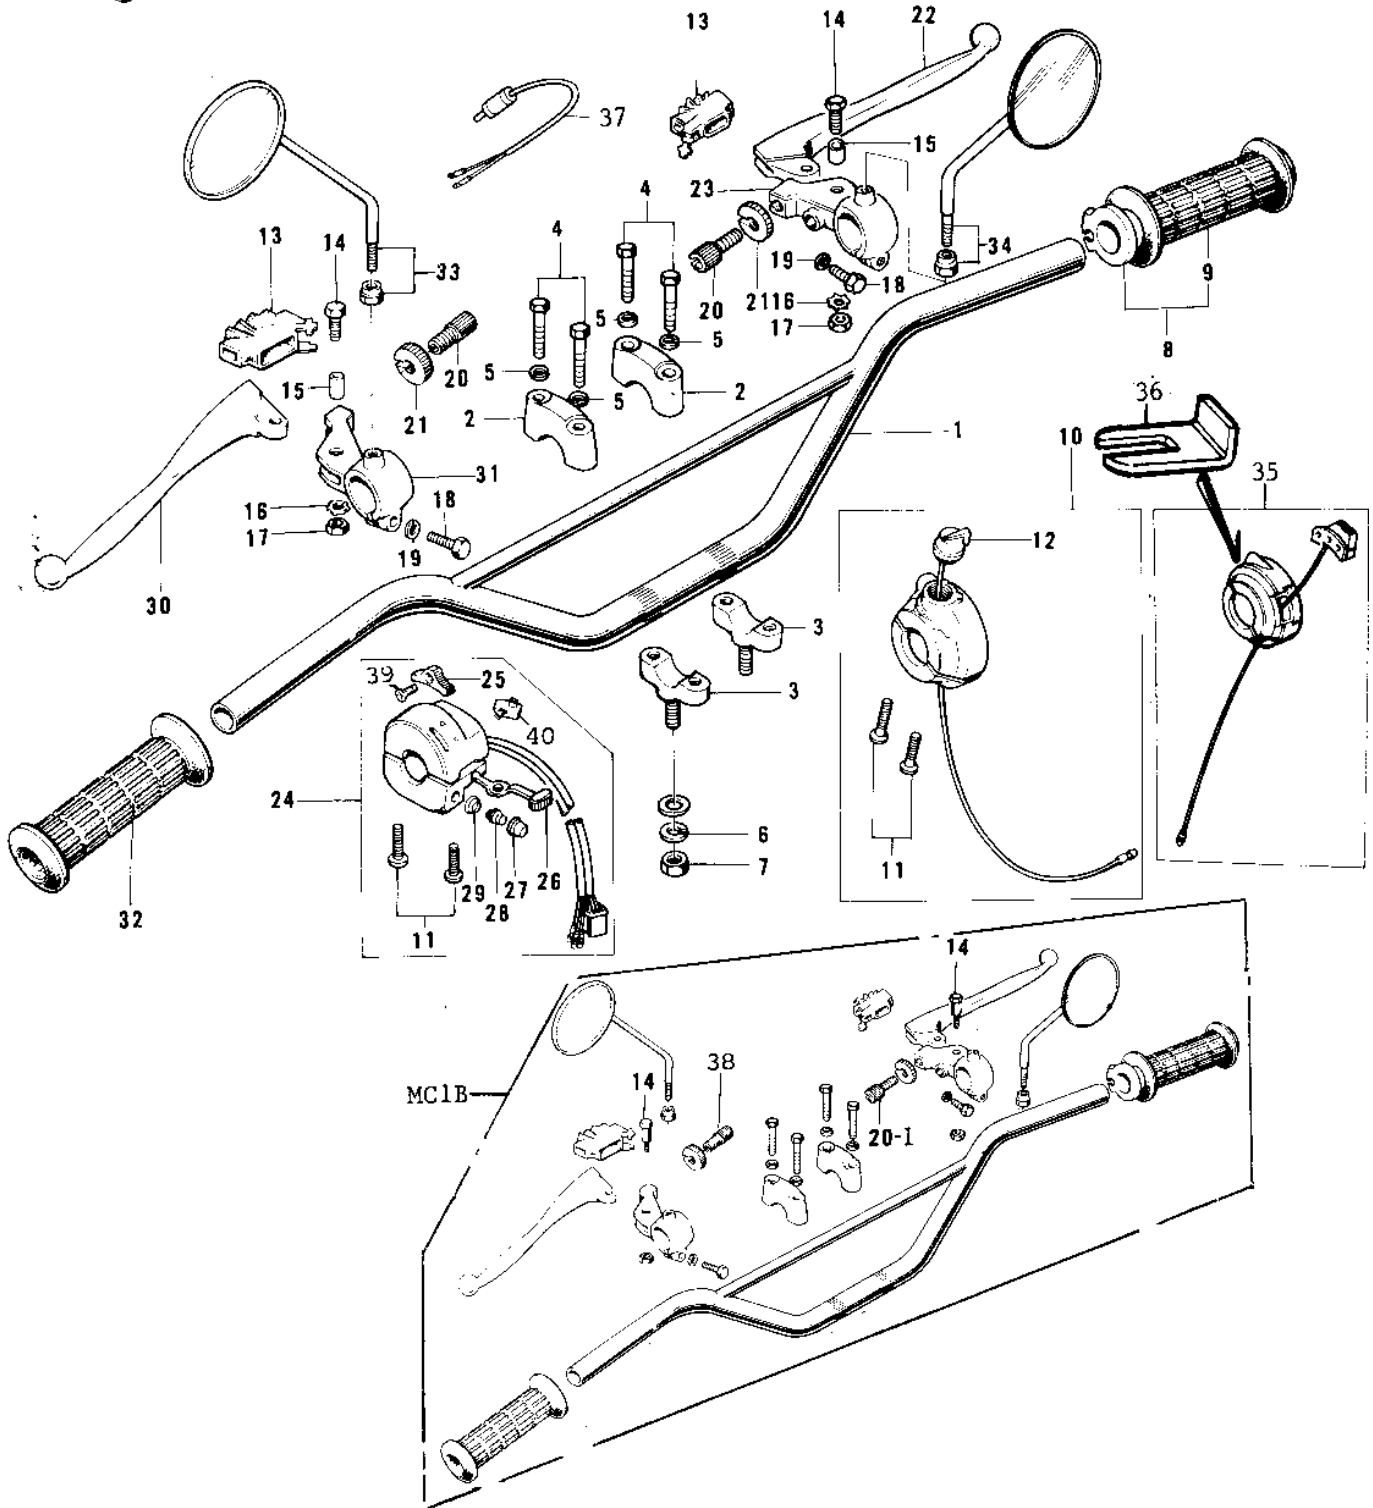

1973 Midi-Bike PARTS DIAGRAM

HANDLEBAR ('73-'75 MC1/MC1-A/MC1-B)

1973 Midi-Bike PARTS LIST

HANDLEBAR ('73-'75 MC1/MC1-A/MC1-B)

ITEM NAME	PART NUMBER	QUANTITY
HANDLEBAR (Ref # 1)	46004-024	1
HOLDER UPPER HANDLEBAR (Ref # 2)	46012-004	2
HOLDER,HANDLEBAR,BUFF (Ref # 3)	46012-002-80	2
BOLT 8X38 (Ref # 4)	92001-1405	4
WASHER SPRING 8MM (Ref # 5)	461F0800	4
WASHER SPRING 10MM (Ref # 6)	461F1000	2
NUT,10MM (Ref # 7)	314B1000	2
GRIP ASSY-THROTTLE (Ref # 8)	46019-020	1
GRIP ASSY,THROTTLE (Ref # 8)	46019-034	1
RUBBER-R.H. GRIP (Ref # 9)	46061-013	1
CASE ASSY,R.H,BLACK (Ref # 10)	46018-020-10	1
CASE ASSY,R.H,BLACK (Ref # 10)	46018-020-10	1
SCREW-PAN-CROS,5X25 (Ref # 11)	220B0525	4
SWITCH-ENGINE STOP (Ref # 12)	46027-008	1
DUST COVER (Ref # 13)	46071-002	2
BOOTS,LEVER HOLDER (Ref # 13)	49006-1017	2
BOLT HEX HEAD 5X20 (Ref # 14)	92007-020	2
BOLT,5MM (Ref # 14)	92007-039	2
COLLAR LEVER (Ref # 15)	46059-011	2
WASHER LOCK 5MM (Ref # 16)	464H0500	2
NUT 5MM (Ref # 17)	312B0500	2
NUT-LOCK,5MM (Ref # 17)	92019-014	2
BOLT HEX HEAD 6X25 (Ref # 18)	110N0625	2
WASHER PLAIN 6MM (Ref # 19)	410B0600	2
SCREW,CABLE ADJUST (Ref # 20)	46055-010	2
SCREW,CABLE ADJUST (Ref # 20-1)	46055-010	1
NUT LOCK ADJUST SCREW (Ref # 21)	46056-001	2
LEVER FRONT BRAKE (Ref # 22)	46058-004	1
HOLDER-FR BRK LEV,BLK (Ref # 23)	46060-009-21	1