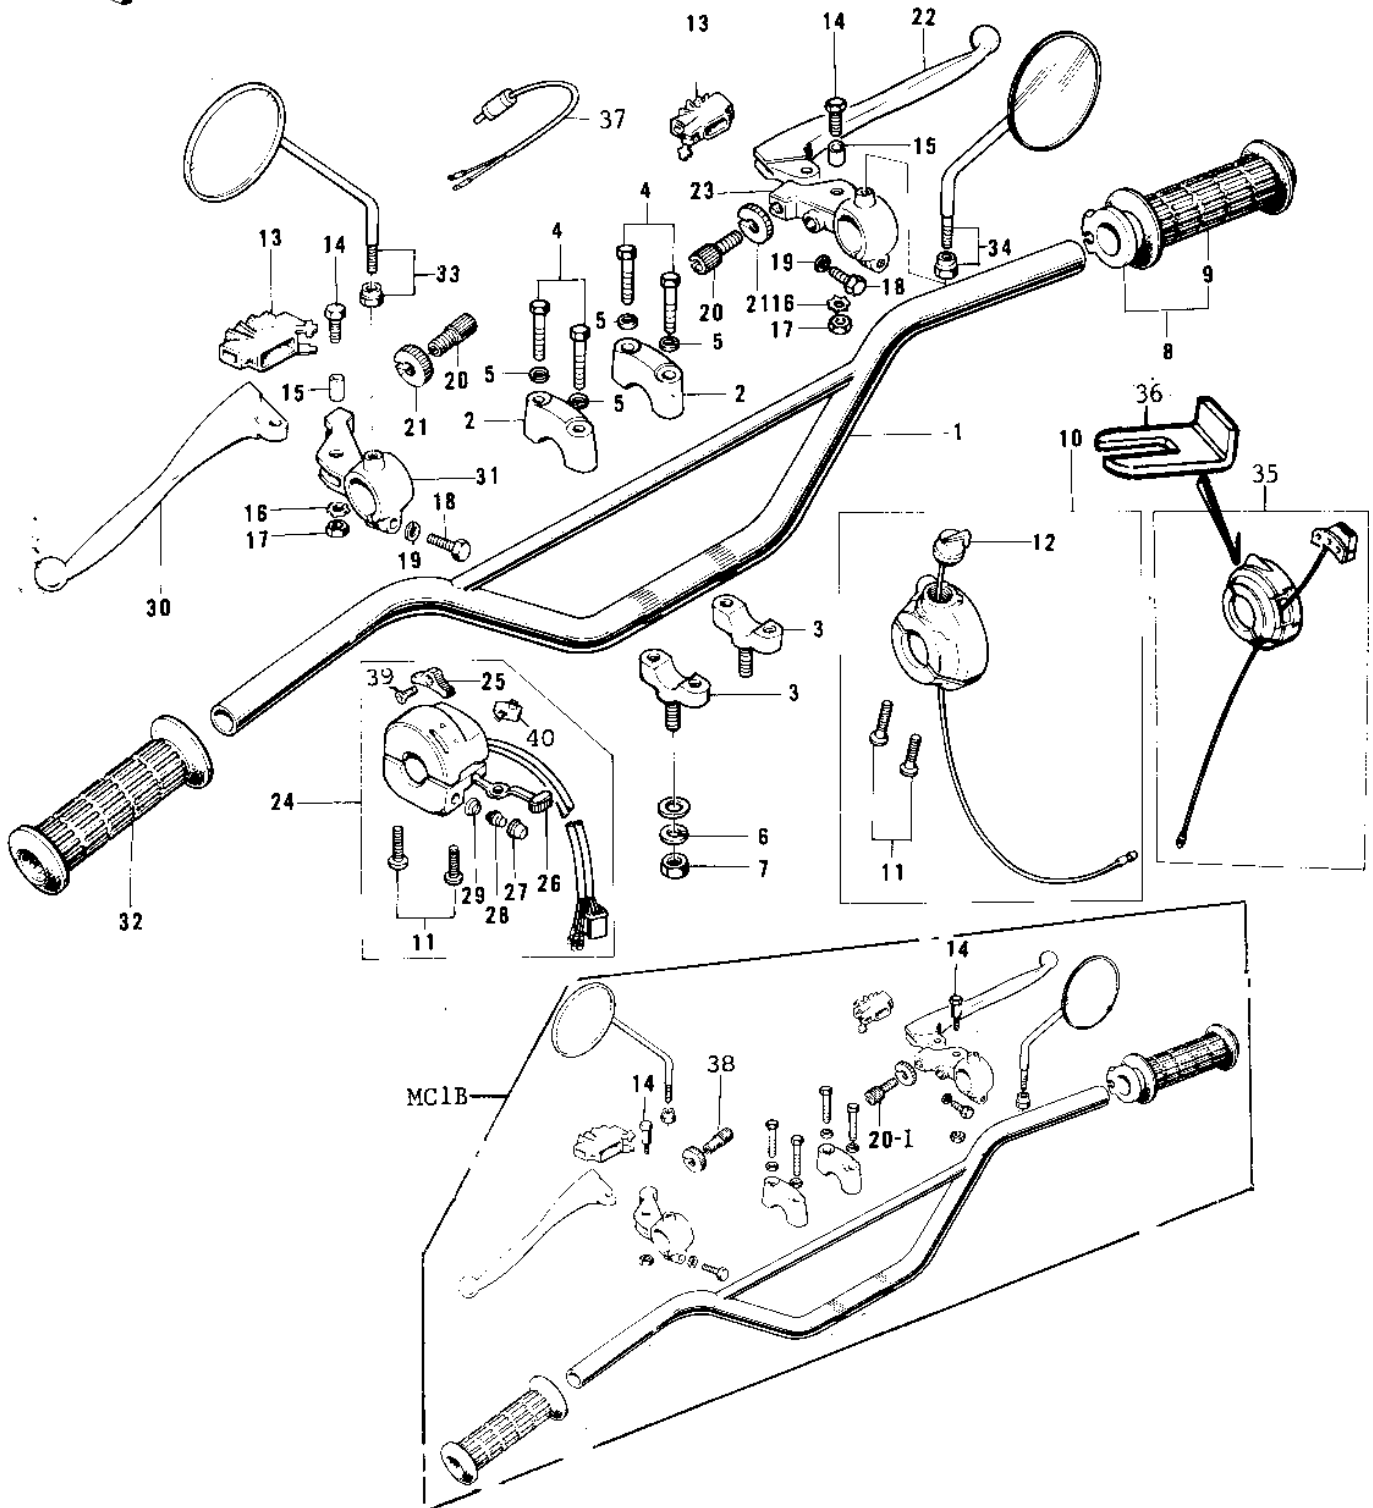

1975 MC1M-A PARTS DIAGRAM

HANDLEBAR ('73-'75 MC1/MC1-A/MC1-B)

1975 MC1M-A PARTS LIST

HANDLEBAR ('73-'75 MC1/MC1-A/MC1-B)

ITEM NAME	PART NUMBER	QUANTITY
HANDLEBAR (Ref # 1)	46004-024	
HOLDER UPPER HANDLEBAR (Ref # 2)	46012-004	
HOLDER,HANDLEBAR,BUFF (Ref # 3)	46012-002-80	
BOLT 8X38 (Ref # 4)	92001-1405	
WASHER SPRING 8MM (Ref # 5)	461F0800	
WASHER SPRING 10MM (Ref # 6)	461F1000	
NUT,10MM (Ref # 7)	314B1000	
GRIP ASSY-THROTTLE (Ref # 8)	46019-020	
GRIP ASSY,THROTTLE (Ref # 8)	46019-034	
RUBBER-R.H. GRIP (Ref # 9)	46061-013	
CASE ASSY,R.H,BLACK (Ref # 10)	46018-020-10	
CASE ASSY,R.H,BLACK (Ref # 10)	46018-020-10	
SCREW-PAN-CROS,5X25 (Ref # 11)	220B0525	
SWITCH-ENGINE STOP (Ref # 12)	46027-008	
DUST COVER (Ref # 13)	46071-002	
BOOTS,LEVER HOLDER (Ref # 13)	49006-1017	
BOLT HEX HEAD 5X20 (Ref # 14)	92007-020	
BOLT,5MM (Ref # 14)	92007-039	
COLLAR LEVER (Ref # 15)	46059-011	
WASHER LOCK 5MM (Ref # 16)	464H0500	
NUT 5MM (Ref # 17)	312B0500	
NUT-LOCK,5MM (Ref # 17)	92019-014	
BOLT HEX HEAD 6X25 (Ref # 18)	110N0625	
WASHER PLAIN 6MM (Ref # 19)	410B0600	
SCREW,CABLE ADJUST (Ref # 20)	46055-010	
SCREW,CABLE ADJUST (Ref # 20-1)	46055-010	
NUT LOCK ADJUST SCREW (Ref # 21)	46056-001	
LEVER FRONT BRAKE (Ref # 22)	46058-004	
HOLDER-FR BRK LEV,BLK (Ref # 23)	46060-009-21	