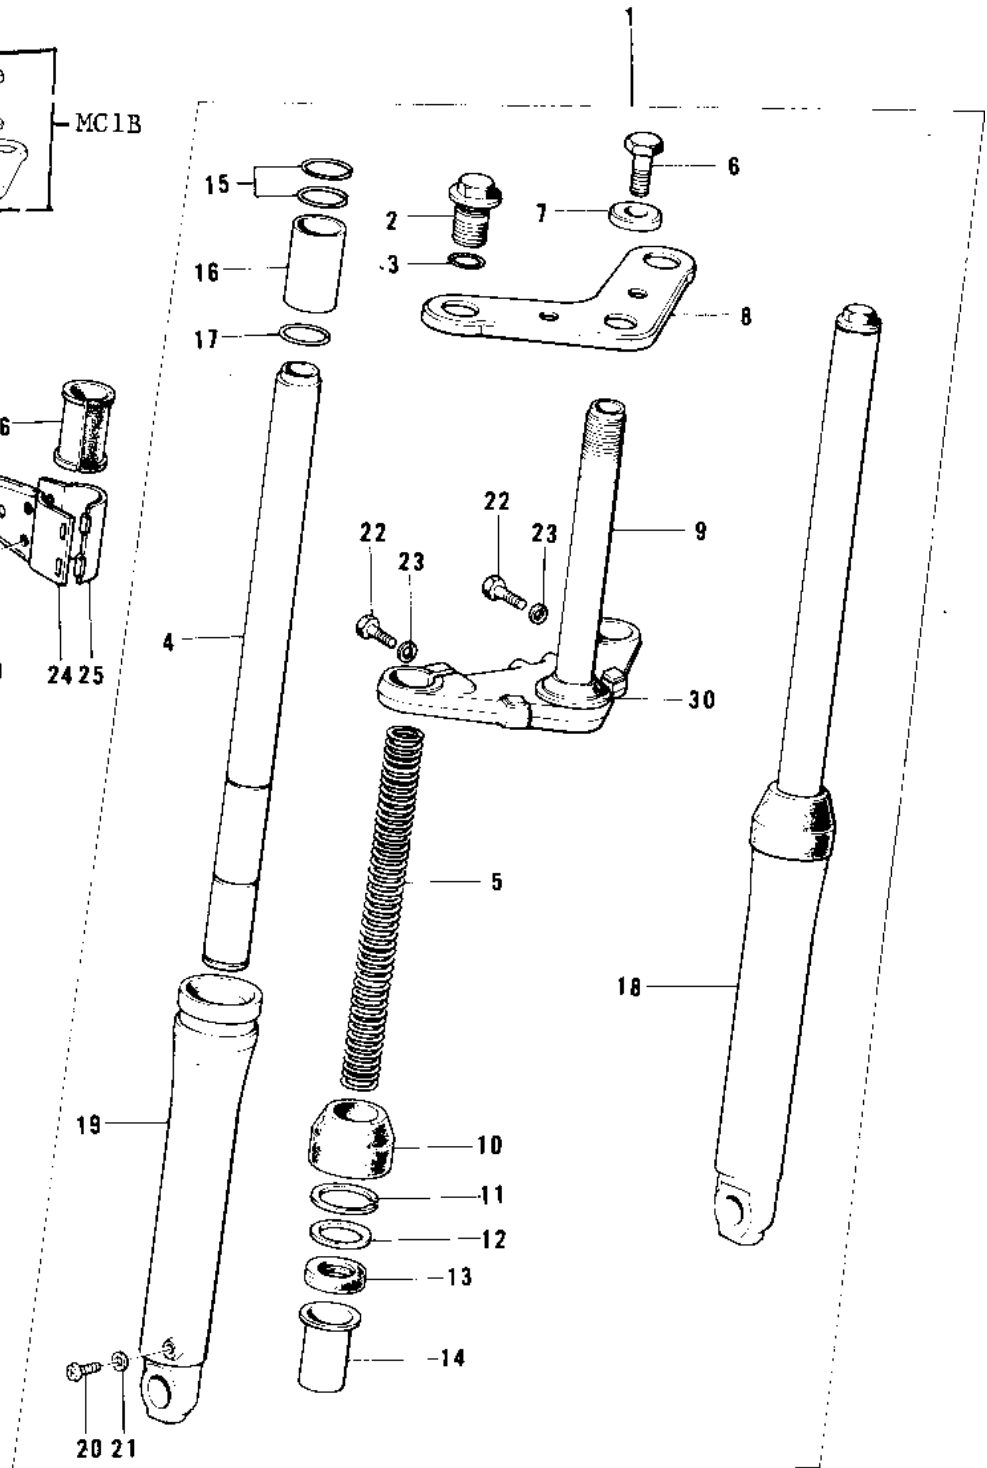

1973 Midi-Bike PARTS DIAGRAM

FRONT FORK (73-75 MC1/MC1-A/MC1-B)

1973 Midi-Bike PARTS LIST

FRONT FORK ('73-'75 MC1/MC1-A/MC1-B)

ITEM NAME	PART NUMBER	QUANTITY
FORK-FRONT (Ref # 1)	44001-143	1
FORK-FRONT (Ref # 1)	44001-143	1
FORK-FRONT (Ref # 1)	44001-161	1
BOLT,FORK TOP (Ref # 2)	44032-010	2
BOLT (Ref # 2)	92001-1742	2
"0" RING,FORK TOP BLT (Ref # 3)	44046-020	2
WASHER (Ref # 3-1)	92022-1381	2
TUBE,FORK INNER (Ref # 4)	44013-045	2
TUBE,FORK INNER (Ref # 4)	44013-051	2
SPRING,FORK INNER (Ref # 5)	44026-051	2
SPRING,FORK (Ref # 5)	44026-055	1
BOLT-UPSET,10X30 (Ref # 6)	112G1030	1
WASHER (Ref # 7)	92022-1381	1
HEAD,STEERING (Ref # 8)	44039-056	1
STEM,STEERING (Ref # 9)	44037-069	1
DUST SHIELD,FORK (Ref # 10)	44010-024	2
CIRCLIP,40MM (Ref # 11)	44044-016	2
WASHER,FORK OUTER TUB (Ref # 12)	44043-054	2
SEAL-OIL,OUTER TUBE (Ref # 13)	92049-1075	2
GUIDE,FORK INNER TUBE (Ref # 14)	44015-016	2
RING,INNER TUBE GUIDE (Ref # 15)	44020-003	4
PISTON,FORK (Ref # 16)	44018-007	2
CIRCLIP,FORK PISTON (Ref # 17)	44044-017	2
TUBE,RH,FORK OUTER (Ref # 18)	44006-050	1
TUBE,LH,FORK OUTER (Ref # 19)	44005-052	1
SCREW PAN HEAD 4X6 (Ref # 20)	220B0406	2
GASKET,FORK DRAIN PLG (Ref # 21)	44045-046	2
BOLT,HEX HEAD 10X35 (Ref # 22)	92001-1252	2
WASHER SPRING 10MM (Ref # 23)	461F1000	2

1973 Midi-Bike PARTS LIST

FRONT FORK ('73-'75 MC1/MC1-A/MC1-B)

ITEM NAME	PART NUMBER	QUANTITY
BRACKET,TURN SIGNAL (Ref # 24)	23064-016	2
BRACKET,TURN SIGNAL (Ref # 25)	23064-017	2
DAMPER RUBBER,HD LAMP (Ref # 26)	92075-210	2
BOLT-HEX HEAD,6X18 (Ref # 27)	92007-027	4
WASHER PLAIN 6MM (Ref # 28)	411B0600	4
WASHER SPRING 6MM (Ref # 29)	461F0600	4
CONE LOWER BEARING (Ref # 30)	92047-004	1
GASKET,FORK TOP BOLT (Ref # 31)	44045-053	2