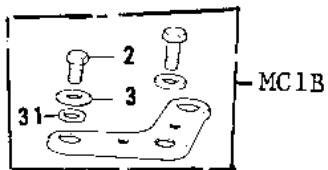

1975 MC1M-A PARTS DIAGRAM

FRONT FORK (73-75 MC1/MC1-A/MC1-B)

1975 MC1M-A PARTS LIST

FRONT FORK (73-75 MC1/MC1-A/MC1-B)

ITEM NAME	PART NUMBER	QUANTITY
FORK-FRONT (Ref # 1)	44001-143	
FORK-FRONT (Ref # 1)	44001-143	
FORK-FRONT (Ref # 1)	44001-161	
BOLT,FORK TOP (Ref # 2)	44032-010	
BOLT (Ref # 2)	92001-1742	
"0" RING,FORK TOP BLT (Ref # 3)	44046-020	
WASHER (Ref # 3-1)	92022-1381	
TUBE,FORK INNER (Ref # 4)	44013-045	
TUBE,FORK INNER (Ref # 4)	44013-051	
SPRING,FORK INNER (Ref # 5)	44026-051	
SPRING,FORK (Ref # 5)	44026-055	
BOLT-UPSET,10X30 (Ref # 6)	112G1030	
WASHER (Ref # 7)	92022-1381	
HEAD,STEERING (Ref # 8)	44039-056	
STEM,STEERING (Ref # 9)	44037-069	
DUST SHIELD,FORK (Ref # 10)	44010-024	
CIRCLIP,40MM (Ref # 11)	44044-016	
WASHER,FORK OUTER TUB (Ref # 12)	44043-054	
SEAL-OIL,OUTER TUBE (Ref # 13)	92049-1075	
GUIDE,FORK INNER TUBE (Ref # 14)	44015-016	
RING,INNER TUBE GUIDE (Ref # 15)	44020-003	
PISTON,FORK (Ref # 16)	44018-007	
CIRCLIP,FORK PISTON (Ref # 17)	44044-017	
TUBE,RH,FORK OUTER (Ref # 18)	44006-050	
TUBE,LH,FORK OUTER (Ref # 19)	44005-052	
SCREW PAN HEAD 4X6 (Ref # 20)	220B0406	
GASKET,FORK DRAIN PLG (Ref # 21)	44045-046	
BOLT,HEX HEAD 10X35 (Ref # 22)	92001-1252	
WASHER SPRING 10MM (Ref # 23)	461F1000	

1975 MC1M-A PARTS LIST

FRONT FORK (73-75 MC1/MC1-A/MC1-B)

ITEM NAME	PART NUMBER	QUANTITY
BRACKET,TURN SIGNAL (Ref # 24)	23064-016	
BRACKET,TURN SIGNAL (Ref # 25)	23064-017	
DAMPER RUBBER,HD LAMP (Ref # 26)	92075-210	
BOLT-HEX HEAD,6X18 (Ref # 27)	92007-027	
WASHER PLAIN 6MM (Ref # 28)	411B0600	
WASHER SPRING 6MM (Ref # 29)	461F0600	
CONE LOWER BEARING (Ref # 30)	92047-004	
GASKET,FORK TOP BOLT (Ref # 31)	44045-053	