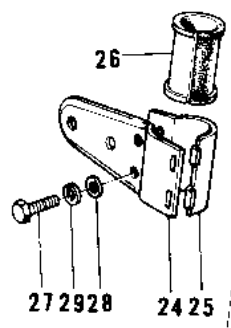

1975 MC1M-A PARTS DIAGRAM

FRONT FORK (73-75 MC1/MC1-A/MC1-B)

1975 MC1M-A PARTS LIST

FRONT FORK (73-75 MC1/MC1-A/MC1-B)

ITEM NAME	PART NUMBER	QUANTITY
FORK-FRONT (Ref # 1)	44001-143	
FORK-FRONT (Ref # 1)	44001-143	
FORK-FRONT (Ref # 1)	44001-161	
BOLT,FORK TOP (Ref # 2)	44032-010	
BOLT (Ref # 2)	92001-1742	
"0" RING,FORK TOP BLT (Ref # 3)	44046-020	
WASHER (Ref # 3-1)	92022-1381	
TUBE,FORK INNER (Ref # 4)	44013-045	
TUBE,FORK INNER (Ref # 4)	44013-051	
SPRING,FORK INNER (Ref # 5)	44026-051	
SPRING,FORK (Ref # 5)	44026-055	
BOLT-UPSET,10X30 (Ref # 6)	112G1030	
WASHER (Ref # 7)	92022-1381	
HEAD,STEERING (Ref # 8)	44039-056	
STEM,STEERING (Ref # 9)	44037-069	
DUST SHIELD,FORK (Ref # 10)	44010-024	
CIRCLIP,40MM (Ref # 11)	44044-016	
WASHER,FORK OUTER TUB (Ref # 12)	44043-054	
SEAL-OIL,OUTER TUBE (Ref # 13)	92049-1075	
GUIDE,FORK INNER TUBE (Ref # 14)	44015-016	
RING,INNER TUBE GUIDE (Ref # 15)	44020-003	
PISTON,FORK (Ref # 16)	44018-007	
CIRCLIP,FORK PISTON (Ref # 17)	44044-017	
TUBE,RH,FORK OUTER (Ref # 18)	44006-050	
TUBE,LH,FORK OUTER (Ref # 19)	44005-052	
SCREW PAN HEAD 4X6 (Ref # 20)	220B0406	
GASKET,FORK DRAIN PLG (Ref # 21)	44045-046	
BOLT,HEX HEAD 10X35 (Ref # 22)	92001-1252	
WASHER SPRING 10MM (Ref # 23)	461F1000	

1975 MC1M-A PARTS LIST

FRONT FORK (73-75 MC1/MC1-A/MC1-B)

ITEM NAME	PART NUMBER	QUANTITY
BRACKET,TURN SIGNAL (Ref # 24)	23064-016	
BRACKET,TURN SIGNAL (Ref # 25)	23064-017	
DAMPER RUBBER,HD LAMP (Ref # 26)	92075-210	
BOLT-HEX HEAD,6X18 (Ref # 27)	92007-027	
WASHER PLAIN 6MM (Ref # 28)	411B0600	
WASHER SPRING 6MM (Ref # 29)	461F0600	
CONE LOWER BEARING (Ref # 30)	92047-004	
GASKET,FORK TOP BOLT (Ref # 31)	44045-053	