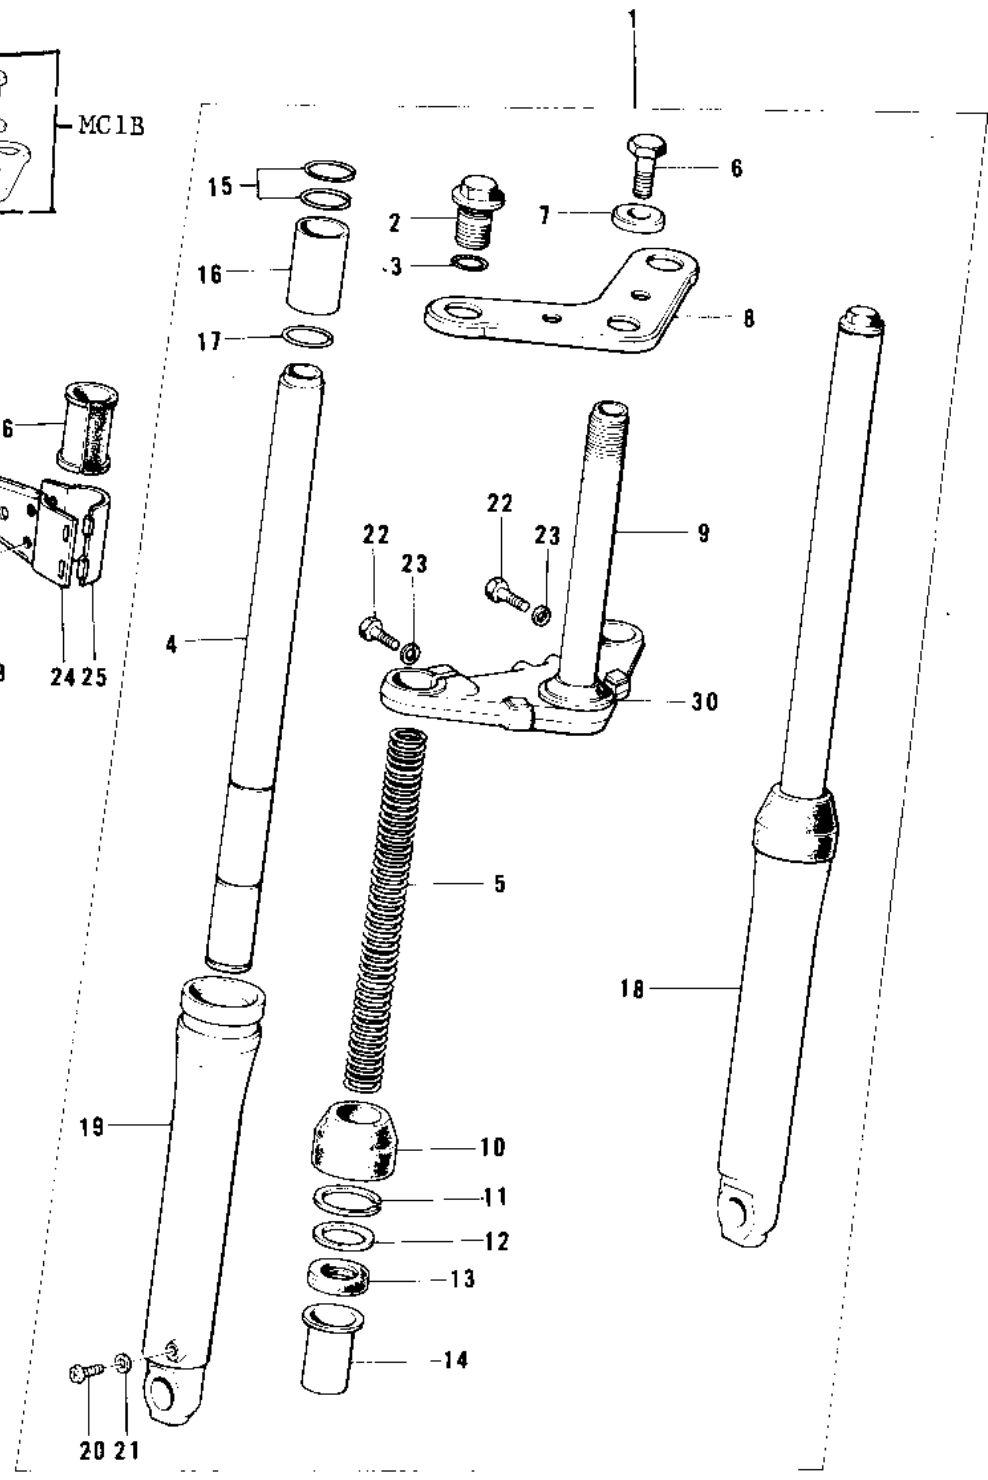

1975 MC1M-A PARTS DIAGRAM

FRONT FORK (73-75 MC1/MC1-A/MC1-B)

1975 MC1M-A PARTS LIST

FRONT FORK (73-75 MC1/MC1-A/MC1-B)

ITEM NAME	PART NUMBER	QUANTITY
FORK-FRONT (Ref # 1)	44001-143	
FORK-FRONT (Ref # 1)	44001-143	
FORK-FRONT (Ref # 1)	44001-161	
BOLT,FORK TOP (Ref # 2)	44032-010	
BOLT (Ref # 2)	92001-1742	
"0" RING,FORK TOP BLT (Ref # 3)	44046-020	
WASHER (Ref # 3-1)	92022-1381	
TUBE,FORK INNER (Ref # 4)	44013-045	
TUBE,FORK INNER (Ref # 4)	44013-051	
SPRING,FORK INNER (Ref # 5)	44026-051	
SPRING,FORK (Ref # 5)	44026-055	
BOLT-UPSET,10X30 (Ref # 6)	112G1030	
WASHER (Ref # 7)	92022-1381	
HEAD,STEERING (Ref # 8)	44039-056	
STEM,STEERING (Ref # 9)	44037-069	
DUST SHIELD,FORK (Ref # 10)	44010-024	
CIRCLIP,40MM (Ref # 11)	44044-016	
WASHER,FORK OUTER TUB (Ref # 12)	44043-054	
SEAL-OIL,OUTER TUBE (Ref # 13)	92049-1075	
GUIDE,FORK INNER TUBE (Ref # 14)	44015-016	
RING,INNER TUBE GUIDE (Ref # 15)	44020-003	
PISTON,FORK (Ref # 16)	44018-007	
CIRCLIP,FORK PISTON (Ref # 17)	44044-017	
TUBE,RH,FORK OUTER (Ref # 18)	44006-050	
TUBE,LH,FORK OUTER (Ref # 19)	44005-052	
SCREW PAN HEAD 4X6 (Ref # 20)	220B0406	
GASKET,FORK DRAIN PLG (Ref # 21)	44045-046	
BOLT,HEX HEAD 10X35 (Ref # 22)	92001-1252	
WASHER SPRING 10MM (Ref # 23)	461F1000	

1975 MC1M-A PARTS LIST

FRONT FORK (73-75 MC1/MC1-A/MC1-B)

ITEM NAME	PART NUMBER	QUANTITY
BRACKET,TURN SIGNAL (Ref # 24)	23064-016	
BRACKET,TURN SIGNAL (Ref # 25)	23064-017	
DAMPER RUBBER,HD LAMP (Ref # 26)	92075-210	
BOLT-HEX HEAD,6X18 (Ref # 27)	92007-027	
WASHER PLAIN 6MM (Ref # 28)	411B0600	
WASHER SPRING 6MM (Ref # 29)	461F0600	
CONE LOWER BEARING (Ref # 30)	92047-004	
GASKET,FORK TOP BOLT (Ref # 31)	44045-053	