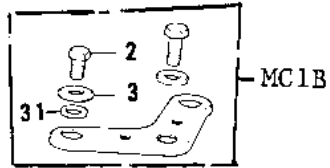

1974 MC1M PARTS DIAGRAM

FRONT FORK (73-75 MC1/MC1-A/MC1-B)

1974 MC1M PARTS LIST

FRONT FORK ('73-'75 MC1/MC1-A/MC1-B)

ITEM NAME	PART NUMBER	QUANTITY
FORK-FRONT (Ref # 1)	44001-143	
FORK-FRONT (Ref # 1)	44001-143	
FORK-FRONT (Ref # 1)	44001-161	
BOLT,FORK TOP (Ref # 2)	44032-010	
BOLT (Ref # 2)	92001-1742	
"0" RING,FORK TOP BLT (Ref # 3)	44046-020	
WASHER (Ref # 3-1)	92022-1381	
TUBE,FORK INNER (Ref # 4)	44013-045	
TUBE,FORK INNER (Ref # 4)	44013-051	
SPRING,FORK INNER (Ref # 5)	44026-051	
SPRING,FORK (Ref # 5)	44026-055	
BOLT-UPSET,10X30 (Ref # 6)	112G1030	
WASHER (Ref # 7)	92022-1381	
HEAD,STEERING (Ref # 8)	44039-056	
STEM,STEERING (Ref # 9)	44037-069	
DUST SHIELD,FORK (Ref # 10)	44010-024	
CIRCLIP,40MM (Ref # 11)	44044-016	
WASHER,FORK OUTER TUB (Ref # 12)	44043-054	
SEAL-OIL,OUTER TUBE (Ref # 13)	92049-1075	
GUIDE,FORK INNER TUBE (Ref # 14)	44015-016	
RING,INNER TUBE GUIDE (Ref # 15)	44020-003	
PISTON,FORK (Ref # 16)	44018-007	
CIRCLIP,FORK PISTON (Ref # 17)	44044-017	
TUBE,RH,FORK OUTER (Ref # 18)	44006-050	
TUBE,LH,FORK OUTER (Ref # 19)	44005-052	
SCREW PAN HEAD 4X6 (Ref # 20)	220B0406	
GASKET,FORK DRAIN PLG (Ref # 21)	44045-046	
BOLT,HEX HEAD 10X35 (Ref # 22)	92001-1252	
WASHER SPRING 10MM (Ref # 23)	461F1000	

1974 MC1M PARTS LIST

FRONT FORK (73-75 MC1/MC1-A/MC1-B)

ITEM NAME	PART NUMBER	QUANTITY
BRACKET,TURN SIGNAL (Ref # 24)	23064-016	
BRACKET,TURN SIGNAL (Ref # 25)	23064-017	
DAMPER RUBBER,HD LAMP (Ref # 26)	92075-210	
BOLT-HEX HEAD,6X18 (Ref # 27)	92007-027	
WASHER PLAIN 6MM (Ref # 28)	411B0600	
WASHER SPRING 6MM (Ref # 29)	461F0600	
CONE LOWER BEARING (Ref # 30)	92047-004	
GASKET,FORK TOP BOLT (Ref # 31)	44045-053	