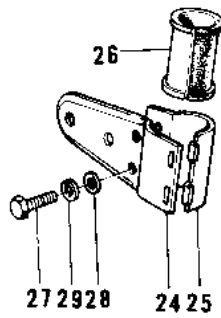

1974 MC1M PARTS DIAGRAM

FRONT FORK (73-75 MC1/MC1-A/MC1-B)

1974 MC1M PARTS LIST

FRONT FORK ('73-'75 MC1/MC1-A/MC1-B)

ITEM NAME	PART NUMBER	QUANTITY
FORK-FRONT (Ref # 1)	44001-143	
FORK-FRONT (Ref # 1)	44001-143	
FORK-FRONT (Ref # 1)	44001-161	
BOLT,FORK TOP (Ref # 2)	44032-010	
BOLT (Ref # 2)	92001-1742	
"0" RING,FORK TOP BLT (Ref # 3)	44046-020	
WASHER (Ref # 3-1)	92022-1381	
TUBE,FORK INNER (Ref # 4)	44013-045	
TUBE,FORK INNER (Ref # 4)	44013-051	
SPRING,FORK INNER (Ref # 5)	44026-051	
SPRING,FORK (Ref # 5)	44026-055	
BOLT-UPSET,10X30 (Ref # 6)	112G1030	
WASHER (Ref # 7)	92022-1381	
HEAD,STEERING (Ref # 8)	44039-056	
STEM,STEERING (Ref # 9)	44037-069	
DUST SHIELD,FORK (Ref # 10)	44010-024	
CIRCLIP,40MM (Ref # 11)	44044-016	
WASHER,FORK OUTER TUB (Ref # 12)	44043-054	
SEAL-OIL,OUTER TUBE (Ref # 13)	92049-1075	
GUIDE,FORK INNER TUBE (Ref # 14)	44015-016	
RING,INNER TUBE GUIDE (Ref # 15)	44020-003	
PISTON,FORK (Ref # 16)	44018-007	
CIRCLIP,FORK PISTON (Ref # 17)	44044-017	
TUBE,RH,FORK OUTER (Ref # 18)	44006-050	
TUBE,LH,FORK OUTER (Ref # 19)	44005-052	
SCREW PAN HEAD 4X6 (Ref # 20)	220B0406	
GASKET,FORK DRAIN PLG (Ref # 21)	44045-046	
BOLT,HEX HEAD 10X35 (Ref # 22)	92001-1252	
WASHER SPRING 10MM (Ref # 23)	461F1000	

1974 MC1M PARTS LIST

FRONT FORK (73-75 MC1/MC1-A/MC1-B)

ITEM NAME	PART NUMBER	QUANTITY
BRACKET,TURN SIGNAL (Ref # 24)	23064-016	
BRACKET,TURN SIGNAL (Ref # 25)	23064-017	
DAMPER RUBBER,HD LAMP (Ref # 26)	92075-210	
BOLT-HEX HEAD,6X18 (Ref # 27)	92007-027	
WASHER PLAIN 6MM (Ref # 28)	411B0600	
WASHER SPRING 6MM (Ref # 29)	461F0600	
CONE LOWER BEARING (Ref # 30)	92047-004	
GASKET,FORK TOP BOLT (Ref # 31)	44045-053	