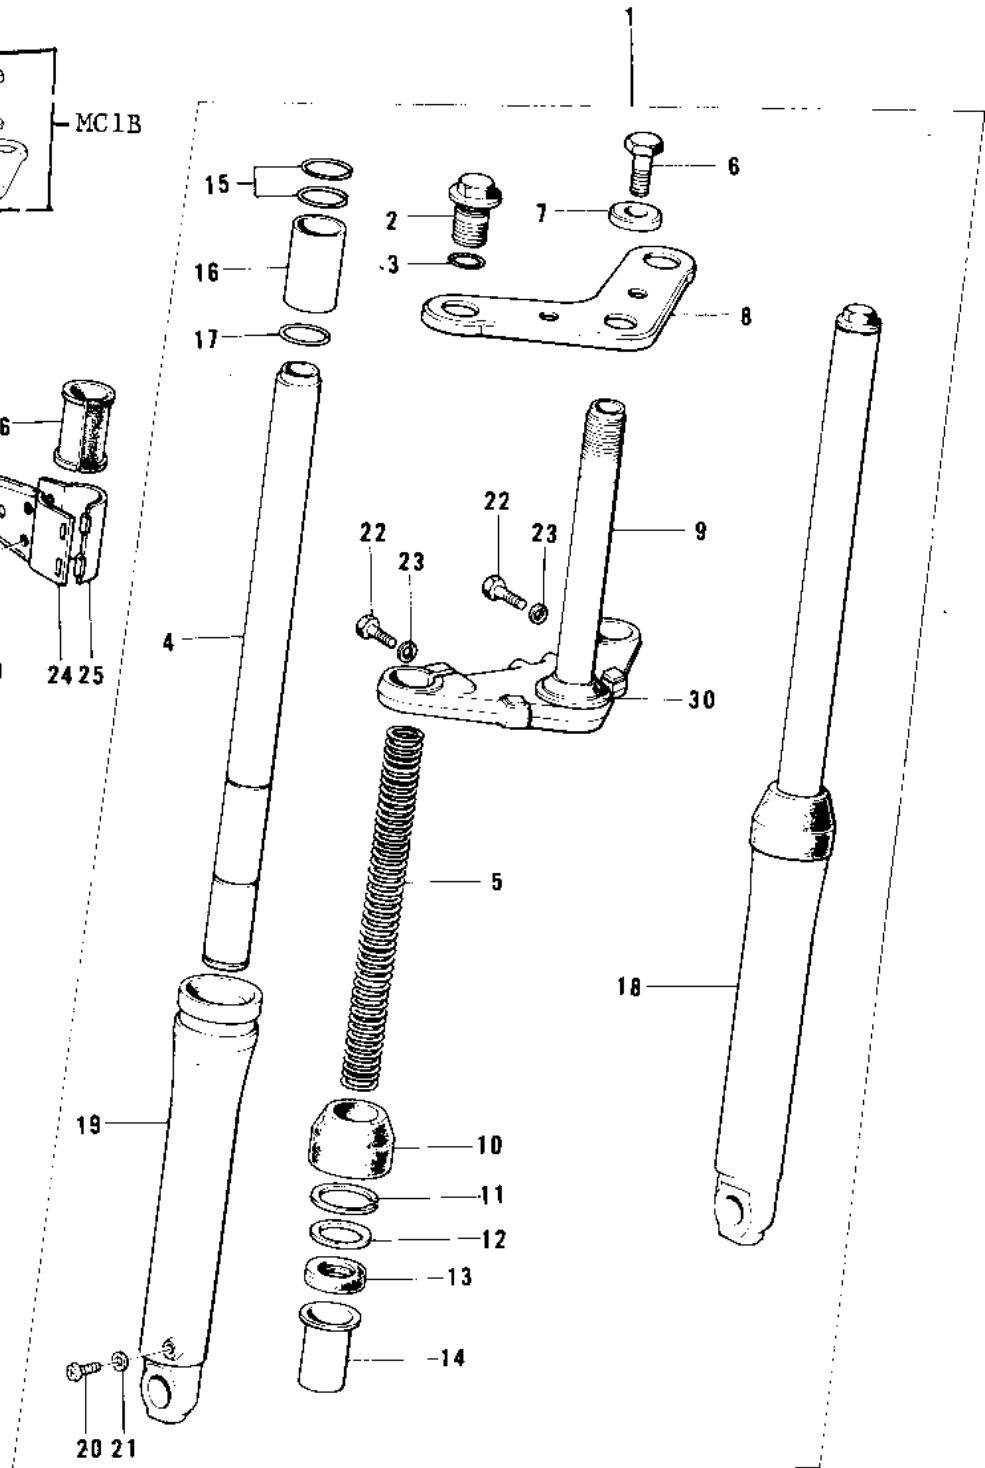

1974 MC1M PARTS DIAGRAM

FRONT FORK (73-75 MC1/MC1-A/MC1-B)

1974 MC1M PARTS LIST

FRONT FORK ('73-'75 MC1/MC1-A/MC1-B)

ITEM NAME	PART NUMBER	QUANTITY
FORK-FRONT (Ref # 1)	44001-143	
FORK-FRONT (Ref # 1)	44001-143	
FORK-FRONT (Ref # 1)	44001-161	
BOLT,FORK TOP (Ref # 2)	44032-010	
BOLT (Ref # 2)	92001-1742	
"0" RING,FORK TOP BLT (Ref # 3)	44046-020	
WASHER (Ref # 3-1)	92022-1381	
TUBE,FORK INNER (Ref # 4)	44013-045	
TUBE,FORK INNER (Ref # 4)	44013-051	
SPRING,FORK INNER (Ref # 5)	44026-051	
SPRING,FORK (Ref # 5)	44026-055	
BOLT-UPSET,10X30 (Ref # 6)	112G1030	
WASHER (Ref # 7)	92022-1381	
HEAD,STEERING (Ref # 8)	44039-056	
STEM,STEERING (Ref # 9)	44037-069	
DUST SHIELD,FORK (Ref # 10)	44010-024	
CIRCLIP,40MM (Ref # 11)	44044-016	
WASHER,FORK OUTER TUB (Ref # 12)	44043-054	
SEAL-OIL,OUTER TUBE (Ref # 13)	92049-1075	
GUIDE,FORK INNER TUBE (Ref # 14)	44015-016	
RING,INNER TUBE GUIDE (Ref # 15)	44020-003	
PISTON,FORK (Ref # 16)	44018-007	
CIRCLIP,FORK PISTON (Ref # 17)	44044-017	
TUBE,RH,FORK OUTER (Ref # 18)	44006-050	
TUBE,LH,FORK OUTER (Ref # 19)	44005-052	
SCREW PAN HEAD 4X6 (Ref # 20)	220B0406	
GASKET,FORK DRAIN PLG (Ref # 21)	44045-046	
BOLT,HEX HEAD 10X35 (Ref # 22)	92001-1252	
WASHER SPRING 10MM (Ref # 23)	461F1000	

1974 MC1M PARTS LIST

FRONT FORK (73-75 MC1/MC1-A/MC1-B)

ITEM NAME	PART NUMBER	QUANTITY
BRACKET,TURN SIGNAL (Ref # 24)	23064-016	
BRACKET,TURN SIGNAL (Ref # 25)	23064-017	
DAMPER RUBBER,HD LAMP (Ref # 26)	92075-210	
BOLT-HEX HEAD,6X18 (Ref # 27)	92007-027	
WASHER PLAIN 6MM (Ref # 28)	411B0600	
WASHER SPRING 6MM (Ref # 29)	461F0600	
CONE LOWER BEARING (Ref # 30)	92047-004	
GASKET,FORK TOP BOLT (Ref # 31)	44045-053	