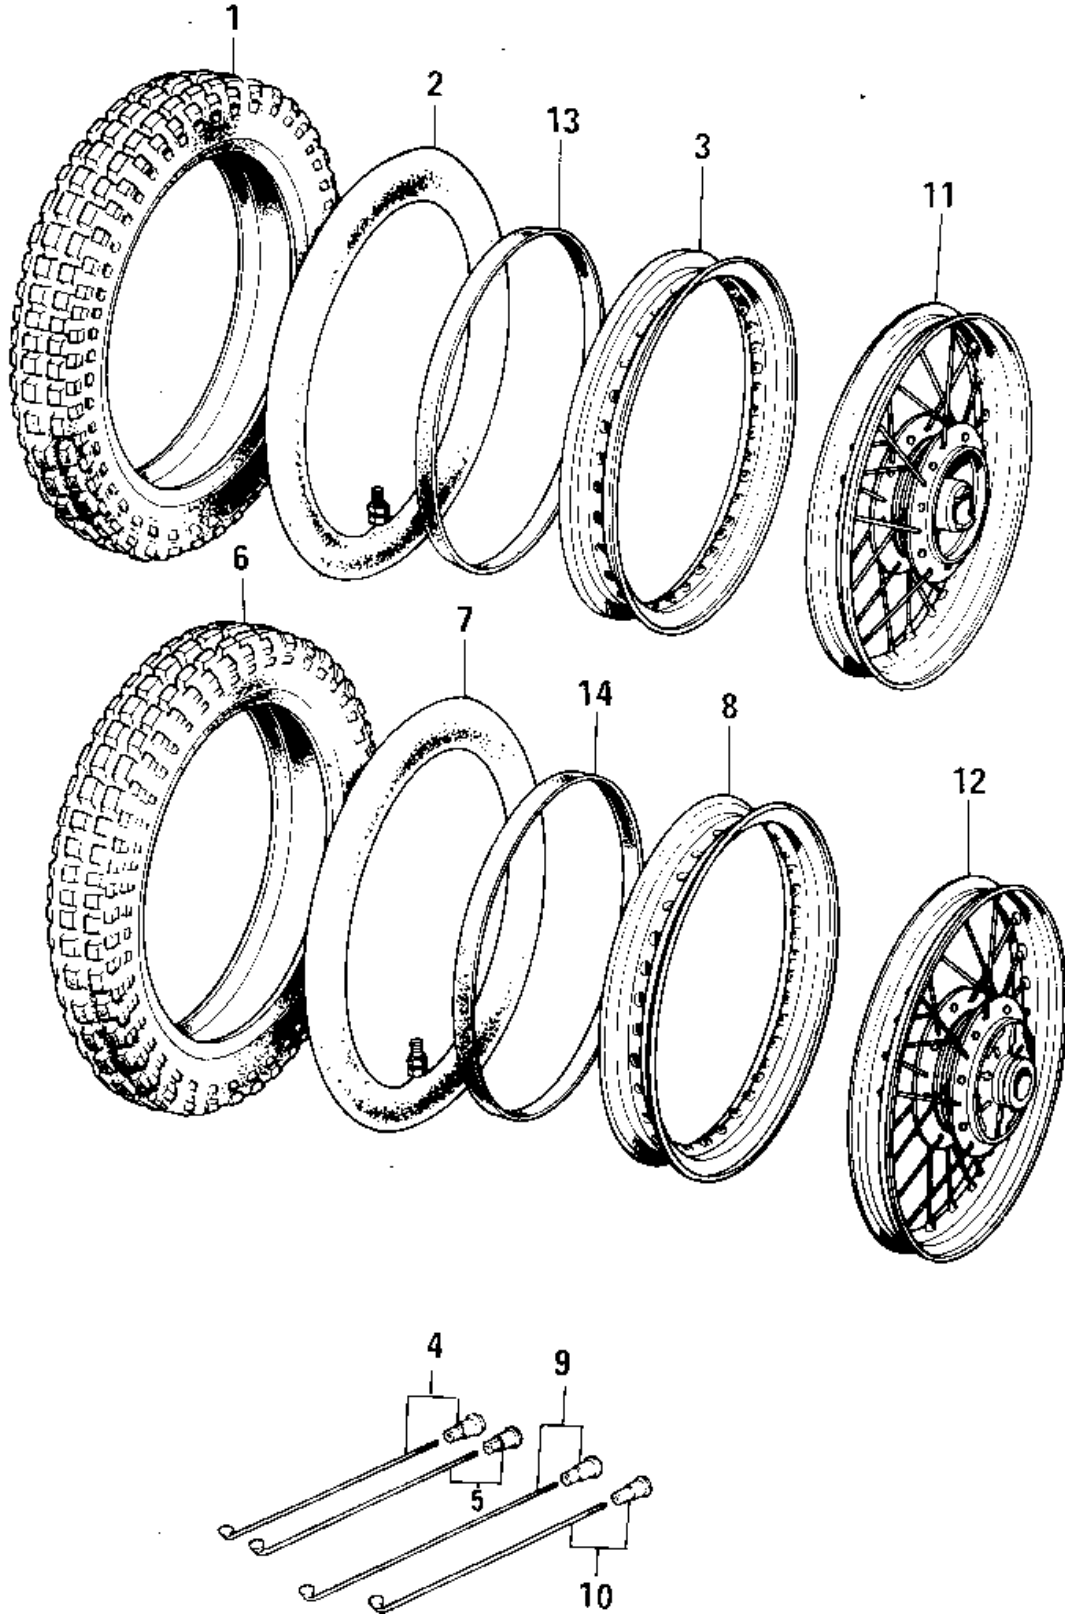

1973 Midi-Bike PARTS DIAGRAM

WHEELS/TIRES (73-75 MC1/MC1-A/MC1-B)

1973 Midi-Bike PARTS LIST

WHEELS/TIRES ('73-'75 MC1/MC1-A/MC1-B)

ITEM NAME	PART NUMBER	QUANTITY
UNAVAILABLE IN PRICE BOOK (Ref # 1)	41019-015	1
TUBE 225/250-16 (Ref # 2)	41022-041	1
RIM,1.40X16W (Ref # 3)	41025-069	1
SPOKE-ASY,FR INNER (Ref # 4)	41027-065	18
SPOKE-ASY FR OUTER (Ref # 5)	41028-065	18
TIRE 275-14 K250 R (Ref # 6)	41002-1271	1
UNAVAILABLE IN PRICE BOOK (Ref # 6)	41019-018	1
TUBE 275/410/425-14 (Ref # 7)	41022-042	1
RIM,1.60X14W (Ref # 8)	41025-070	1
SPOKE-ASY,RR INNER (Ref # 9)	41027-066	18
SPOKE-ASY RR OUTER (Ref # 10)	41028-066	18
WHEEL ASSY,FRONT (Ref # 11)	41074-041	1
WHEEL ASSY,FRONT (Ref # 11)	41074-041	1
WHEEL ASSY,REAR (Ref # 12)	41073-5017	1
BAND,RIM,FRONT (Ref # 13)	41023-024	1
BAND,RIM,4.10-14 (Ref # 14)	41023-1025	1