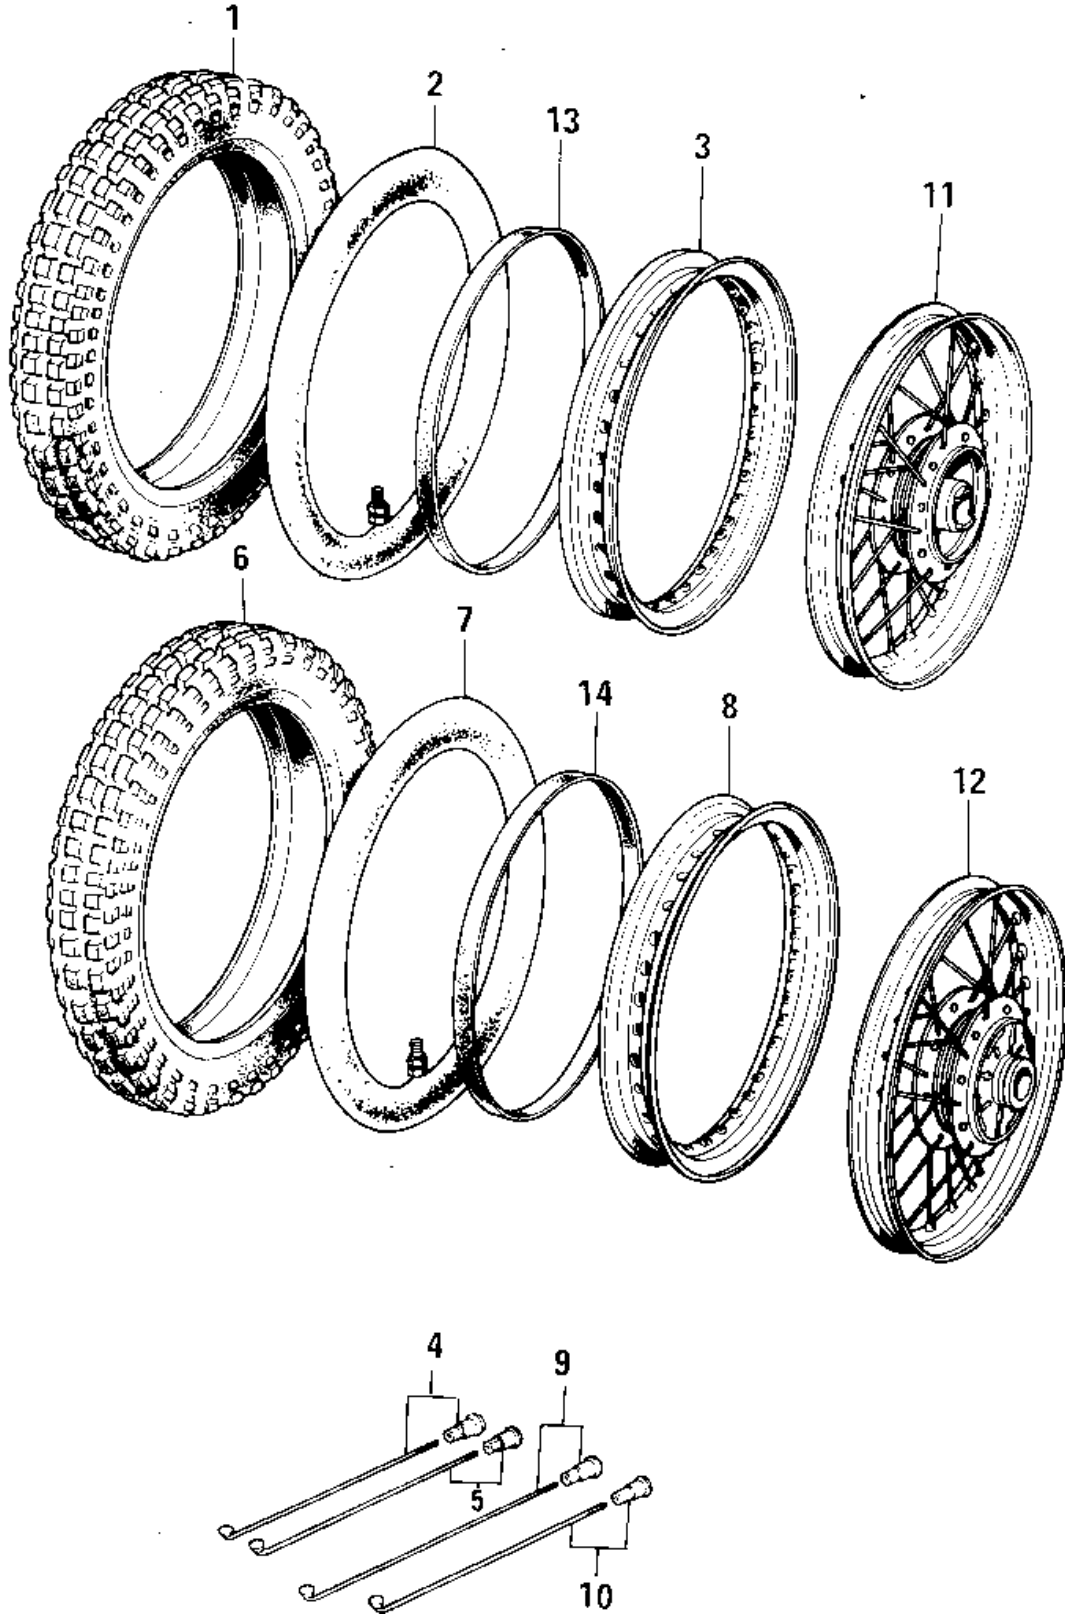

1974 MC1-A PARTS DIAGRAM

WHEELS/TIRES (73-75 MC1/MC1-A/MC1-B)

1974 MC1-A PARTS LIST

WHEELS/TIRES ('73-'75 MC1/MC1-A/MC1-B)

ITEM NAME	PART NUMBER	QUANTITY
UNAVAILABLE IN PRICE BOOK (Ref # 1)	41019-015	
TUBE 225/250-16 (Ref # 2)	41022-041	
RIM,1.40X16W (Ref # 3)	41025-069	
SPOKE-ASY,FR INNER (Ref # 4)	41027-065	
SPOKE-ASY FR OUTER (Ref # 5)	41028-065	
TIRE 275-14 K250 R (Ref # 6)	41002-1271	
UNAVAILABLE IN PRICE BOOK (Ref # 6)	41019-018	
TUBE 275/410/425-14 (Ref # 7)	41022-042	
RIM,1.60X14W (Ref # 8)	41025-070	
SPOKE-ASY,RR INNER (Ref # 9)	41027-066	
SPOKE-ASY RR OUTER (Ref # 10)	41028-066	
WHEEL ASSY,FRONT (Ref # 11)	41074-041	
WHEEL ASSY,FRONT (Ref # 11)	41074-041	
WHEEL ASSY,REAR (Ref # 12)	41073-5017	
BAND,RIM,FRONT (Ref # 13)	41023-024	
BAND,RIM,4.10-14 (Ref # 14)	41023-1025	