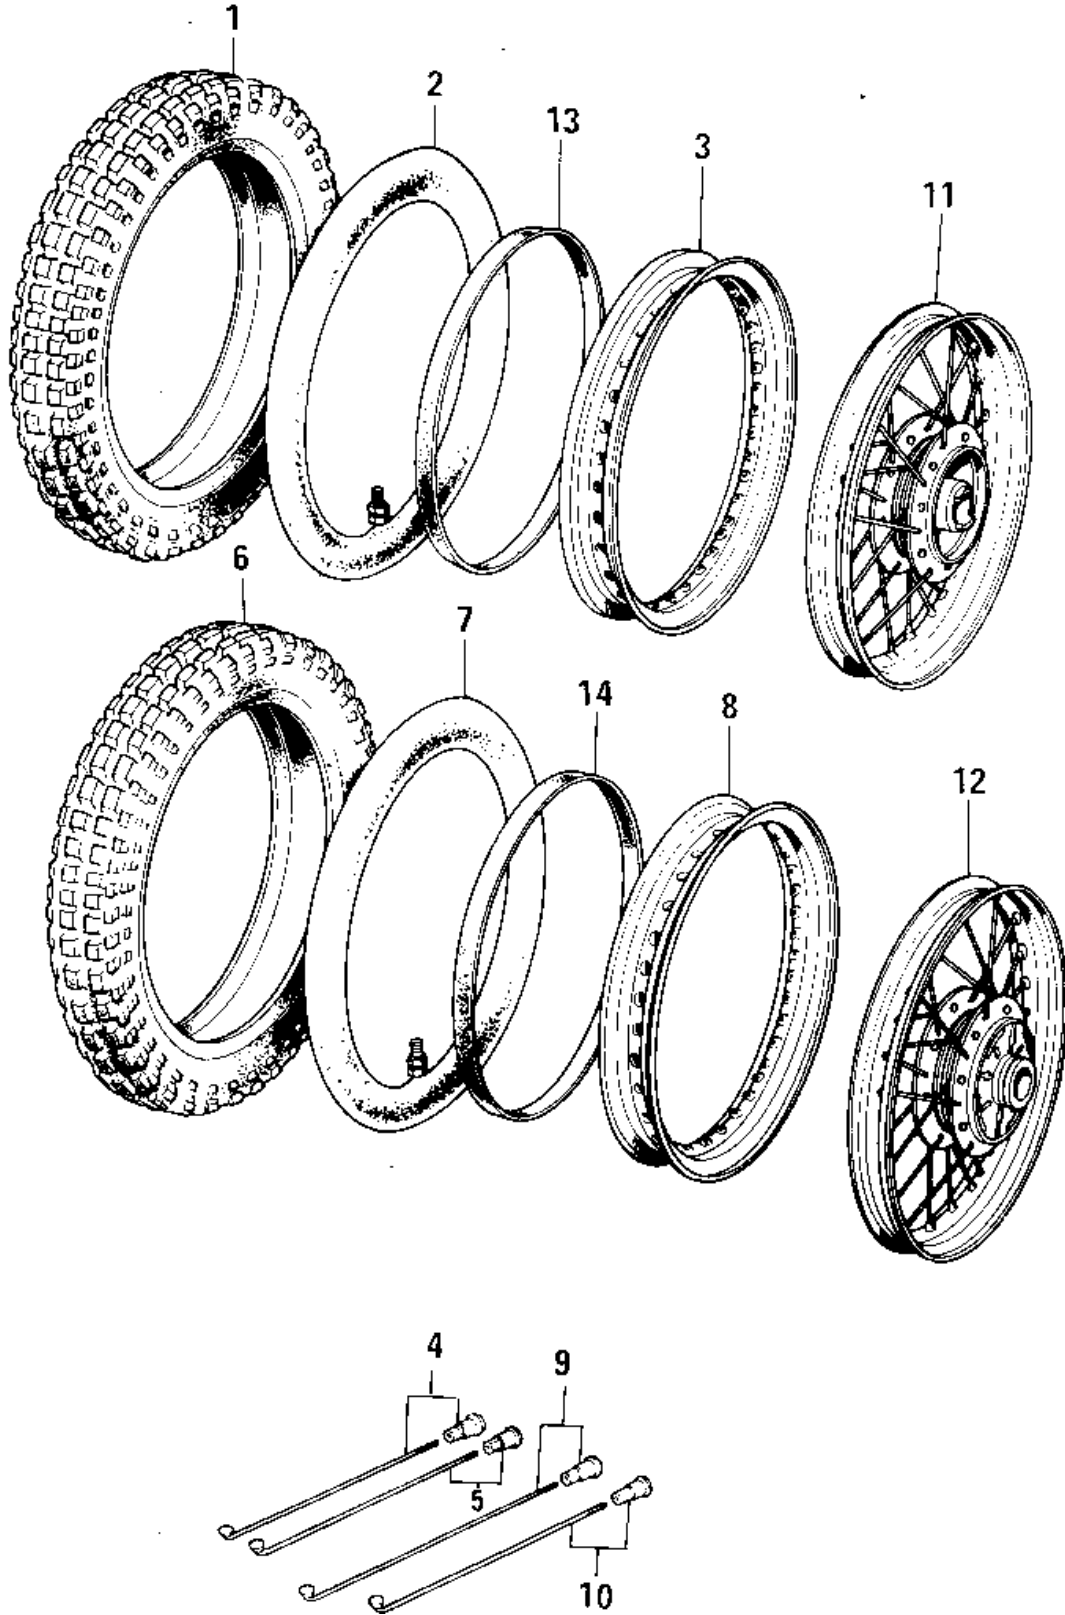

1975 MC1-B PARTS DIAGRAM

WHEELS/TIRES (73-75 MC1/MC1-A/MC1-B)

1975 MC1-B PARTS LIST

WHEELS/TIRES ('73-'75 MC1/MC1-A/MC1-B)

ITEM NAME	PART NUMBER	QUANTITY
UNAVAILABLE IN PRICE BOOK (Ref # 1)	41019-015	
TUBE 225/250-16 (Ref # 2)	41022-041	
RIM,1.40X16W (Ref # 3)	41025-069	
SPOKE-ASY,FR INNER (Ref # 4)	41027-065	
SPOKE-ASY FR OUTER (Ref # 5)	41028-065	
TIRE 275-14 K250 R (Ref # 6)	41002-1271	
UNAVAILABLE IN PRICE BOOK (Ref # 6)	41019-018	
TUBE 275/410/425-14 (Ref # 7)	41022-042	
RIM,1.60X14W (Ref # 8)	41025-070	
SPOKE-ASY,RR INNER (Ref # 9)	41027-066	
SPOKE-ASY RR OUTER (Ref # 10)	41028-066	
WHEEL ASSY,FRONT (Ref # 11)	41074-041	
WHEEL ASSY,FRONT (Ref # 11)	41074-041	
WHEEL ASSY,REAR (Ref # 12)	41073-5017	
BAND,RIM,FRONT (Ref # 13)	41023-024	
BAND,RIM,4.10-14 (Ref # 14)	41023-1025	