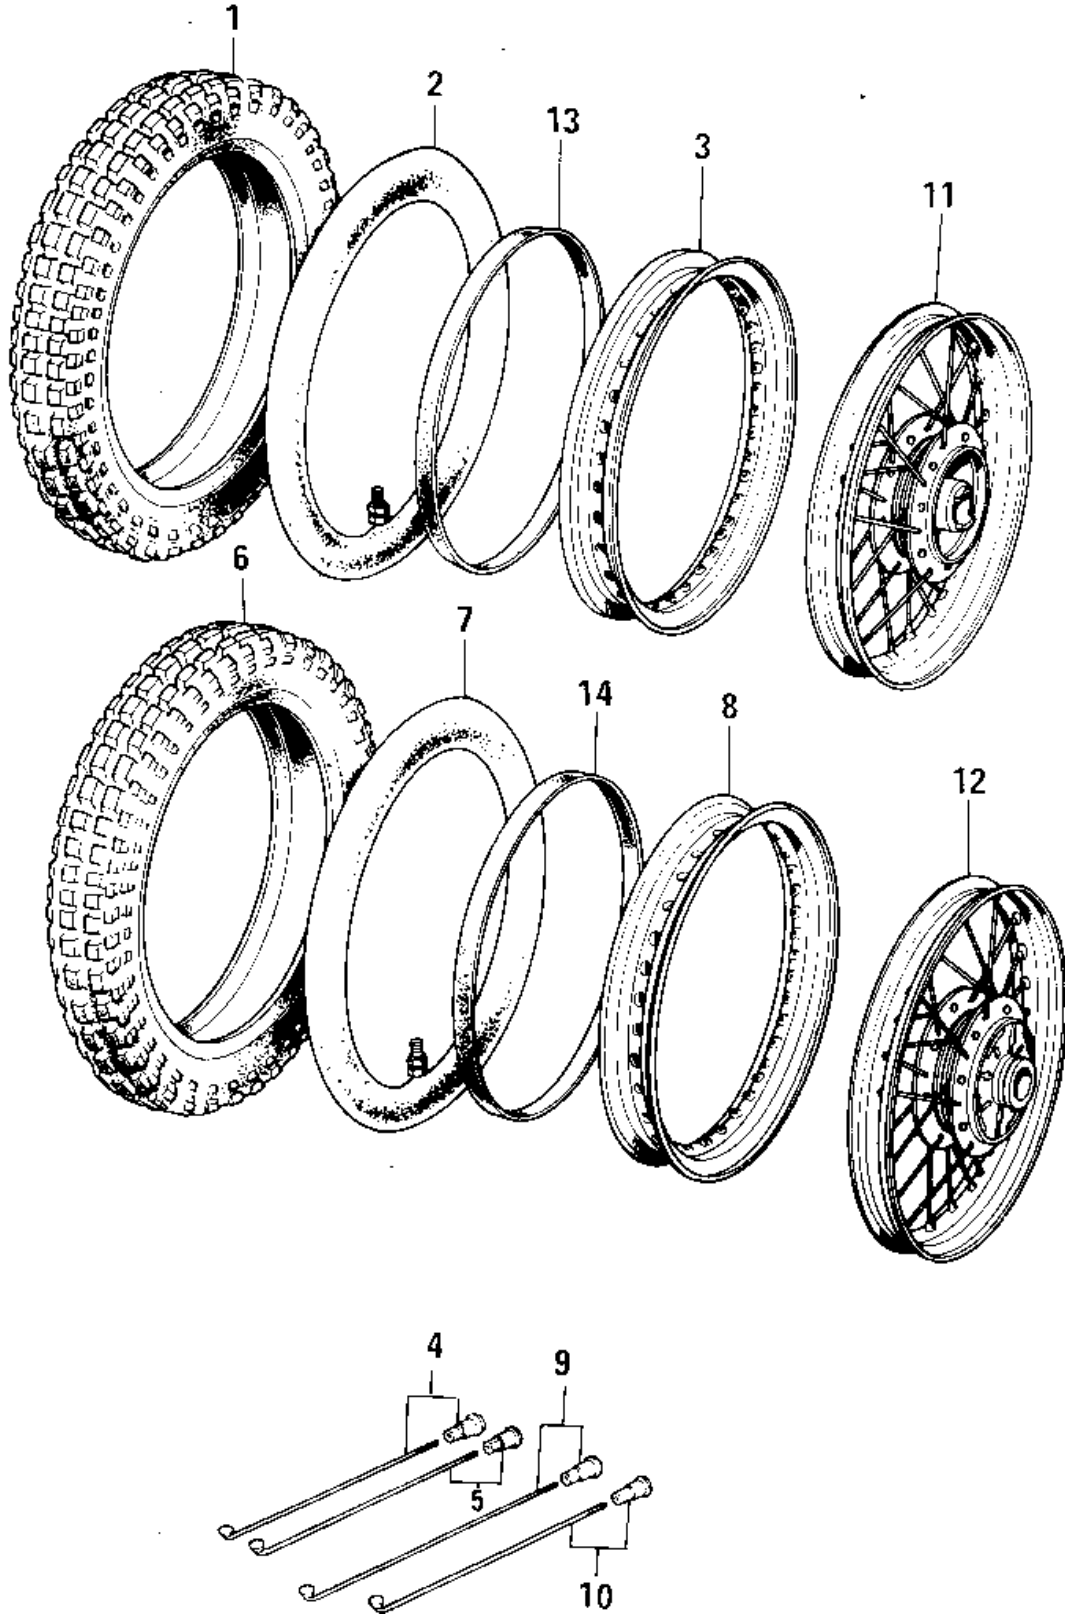

1975 MC1M-A PARTS DIAGRAM

WHEELS/TIRES (73-75 MC1/MC1-A/MC1-B)

1975 MC1M-A PARTS LIST

WHEELS/TIRES ('73-'75 MC1/MC1-A/MC1-B)

ITEM NAME	PART NUMBER	QUANTITY
UNAVAILABLE IN PRICE BOOK (Ref # 1)	41019-015	
TUBE 225/250-16 (Ref # 2)	41022-041	
RIM,1.40X16W (Ref # 3)	41025-069	
SPOKE-ASY,FR INNER (Ref # 4)	41027-065	
SPOKE-ASY FR OUTER (Ref # 5)	41028-065	
TIRE 275-14 K250 R (Ref # 6)	41002-1271	
UNAVAILABLE IN PRICE BOOK (Ref # 6)	41019-018	
TUBE 275/410/425-14 (Ref # 7)	41022-042	
RIM,1.60X14W (Ref # 8)	41025-070	
SPOKE-ASY,RR INNER (Ref # 9)	41027-066	
SPOKE-ASY RR OUTER (Ref # 10)	41028-066	
WHEEL ASSY,FRONT (Ref # 11)	41074-041	
WHEEL ASSY,FRONT (Ref # 11)	41074-041	
WHEEL ASSY,REAR (Ref # 12)	41073-5017	
BAND,RIM,FRONT (Ref # 13)	41023-024	
BAND,RIM,4.10-14 (Ref # 14)	41023-1025	