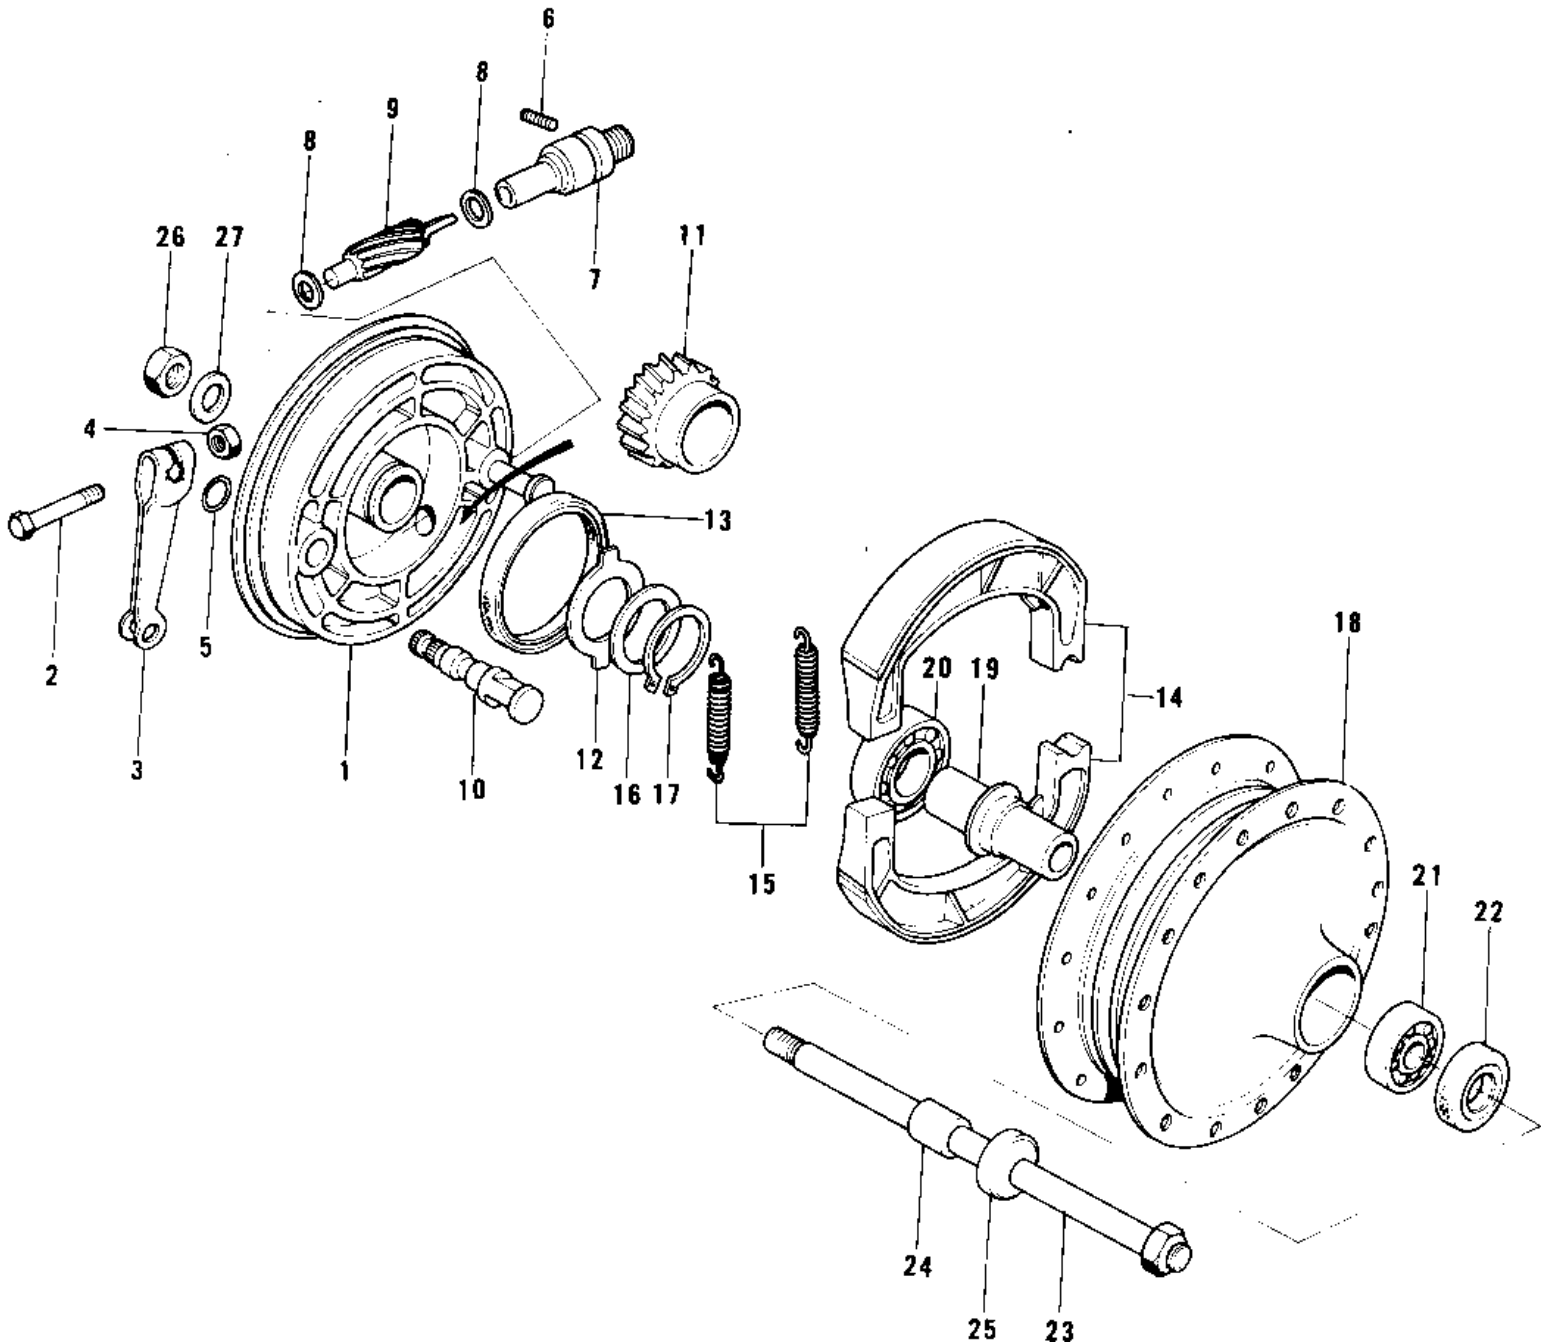

1973 Midi-Bike PARTS DIAGRAM

FRONT HUB/BRAKE (MC1)

1973 Midi-Bike PARTS LIST

FRONT HUB/BRAKE (MC1)

ITEM NAME	PART NUMBER	QUANTITY
PANEL, ASSY, FRONT BRAKE (Ref # 1~17)	41035-051-80	1
BOLT-UPSET (Ref # 2)	112G0630	1
LEVER FRONT BRAKE CAM (Ref # 3)	41053-005	1
NUT,6MM (Ref # 4)	41072-007	1
"0" RING,11MM (Ref # 5)	92055-004	1
PIN,SPRING (Ref # 6)	41082-001	1
BUSH,SPEEDMETER CABLE (Ref # 7)	41062-005	1
WASHER THRST SPD PINI (Ref # 8)	41063-001	2
PINION-SPEEDOMETER (Ref # 9)	41060-014	1
CAM SHAFT-FRONT BRAKE (Ref # 10)	41050-018	1
GEAR SPEEDOMETER (Ref # 11)	41059-002	1
RECIEVER SPEED GEAR (Ref # 12)	41064-002	1
OIL SEAL BRAKE PANEL (Ref # 13)	92050-002	1
SHOE-BRAKE (Ref # 14)	41048-1085	2
SPRING,BRAKE SHOE (Ref # 15)	92081-1766	2
WASHER SPEED GR THRST (Ref # 16)	41065-002	1
CIRCLIP 15MM (Ref # 17)	480J1500	1
DRUM-ASSY,FR BRK (Ref # 18~22)	41034-1040	1
SPACER FRONT HUB (Ref # 19)	41039-002	1
BEARING BALL #6300Z (Ref # 20)	601B6300Z	1
BEARING BALL #6200 (Ref # 21)	601B6200	1
OIL SEAL FRONT DRUM (Ref # 22)	92050-003	1
AXLE-FRONT (Ref # 23)	41068-039	1
COLLAR FRONT HUB R.H (Ref # 24)	41069-002	1
DUST SHIELD FRNT DRUM (Ref # 25)	41042-002	1
NUT 10MM (Ref # 26)	42045-005	1
WASHER PLAIN, 10M/M (Ref # 27)	411B1000	2