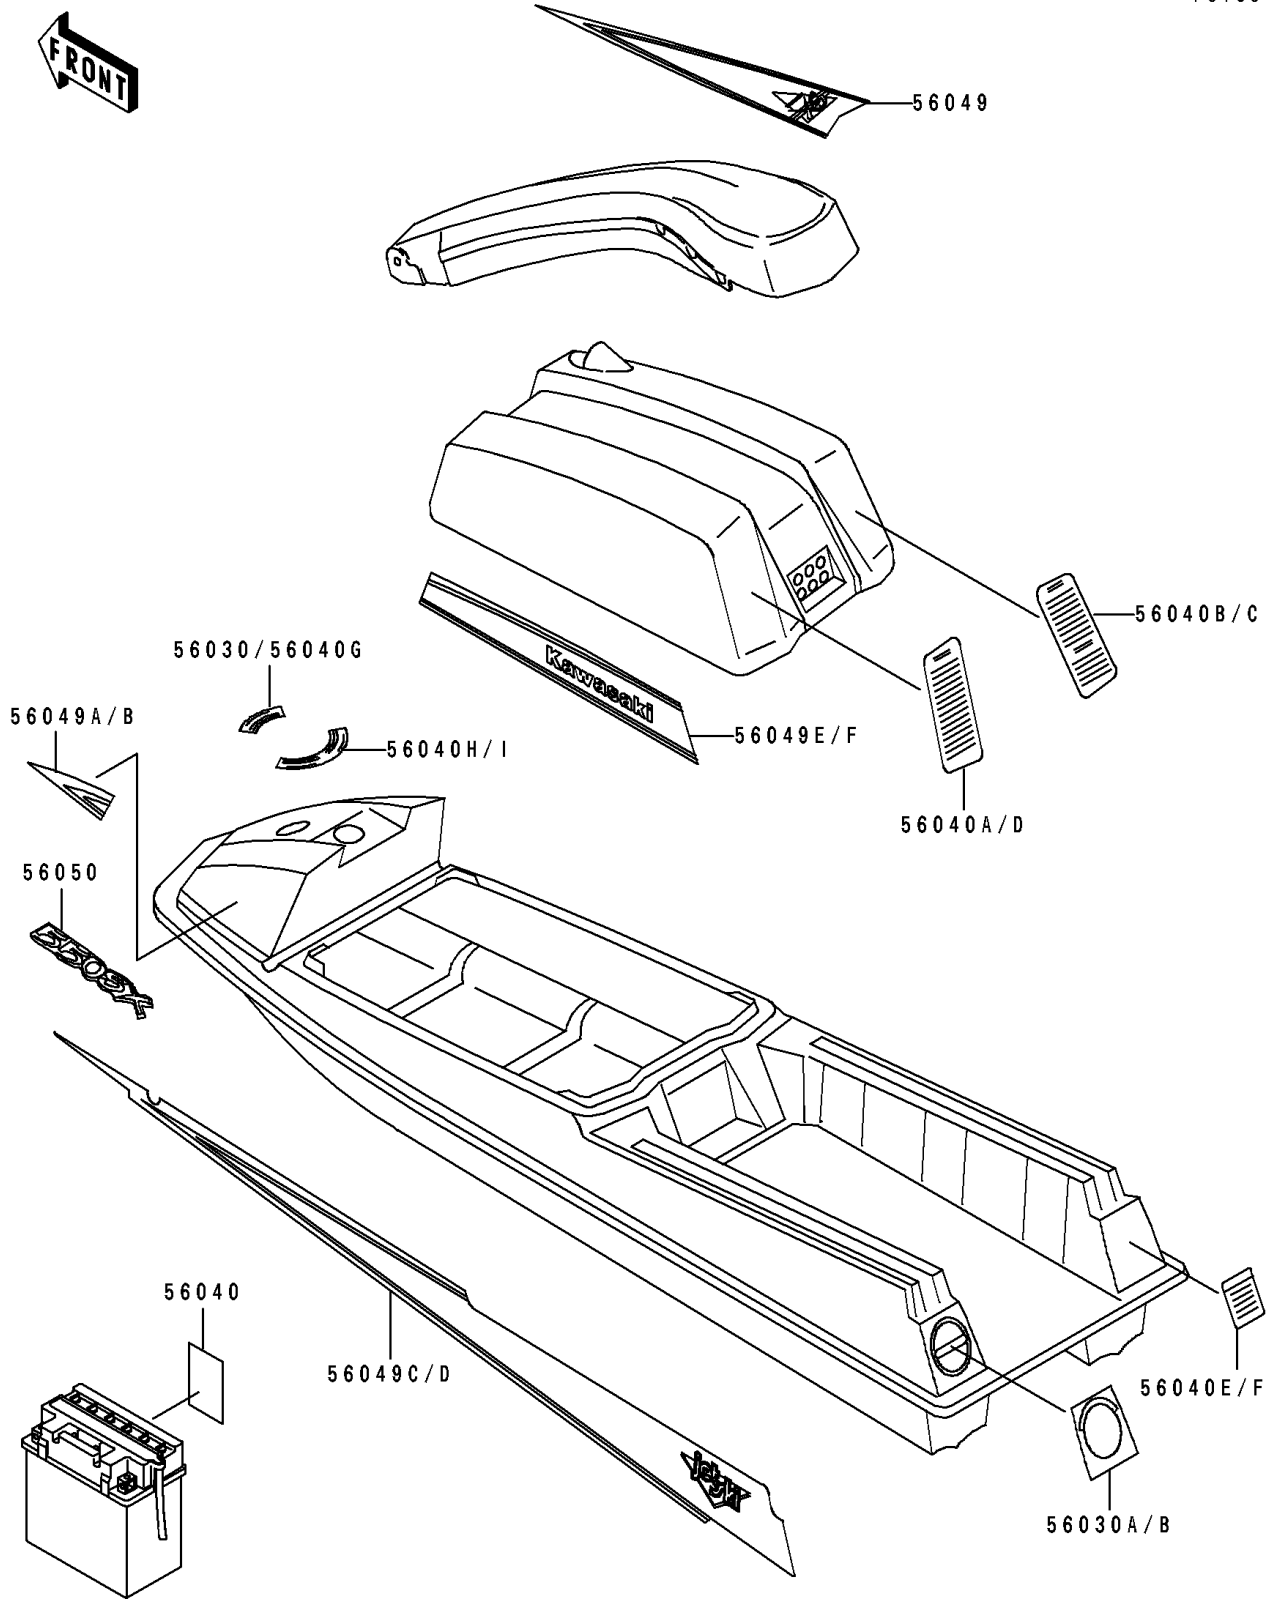

# 1990 550 SX PARTS DIAGRAM

Label

F 3183

# 1990 550 SX PARTS LIST

Label

ITEM NAME	PART NUMBER	QUANTITY
LABEL,OIL RECOMMENDED (Ref # 56030)	56030-3762	1
LABEL,FIRE EXTINGUISHER (Ref # 56030A)	56030-3774	1
LABEL,FIRE EXTINGUISHER (Ref # 56030B)	56030-3775	1
LABEL-WARNING,BATTERY CAUTION (Ref # 56040)	56040-1106	1
LABEL-WARNING,SAFETY (Ref # 56040A)	56040-3820	1
LABEL-WARNING,SAFETY (Ref # 56040B)	56040-3821	1
LABEL-WARNING,SAFETY (Ref # 56040C)	56040-3844	1
LABEL-WARNING,SAFETY (Ref # 56040D)	56040-3850	1
LABEL-WARNING,IMPORTANT SAFETY (Ref # 56040E)	56040-3871	1
LABEL-WARNING,NOZZLE CHECK (Ref # 56040F)	56040-3877	1
LABEL-WARNING,OIL RECOMMENDED (Ref # 56040G)	56040-3893	1
LABEL-WARNING,CAUTION (Ref # 56040H)	56040-3894	1
LABEL-WARNING,OIL CAUTION (Ref # 56040I)	56040-3897	1
PATTERN,HANDLE POLE (Ref # 56049)	56049-1322	1
PATTERN,FRONT DECK,LH (Ref # 56049A)	56049-1323	1
PATTERN,FRONT DECK,RH (Ref # 56049B)	56049-1324	1
PATTERN,REAR DECK,LH (Ref # 56049C)	56049-1325	1
PATTERN,REAR DECK,RH (Ref # 56049D)	56049-1326	1
PATTERN,ENGINE HOOD,LH (Ref # 56049E)	56049-1327	1
PATTERN,ENGINE HOOD,RH (Ref # 56049F)	56049-1328	1
MARK,550SX (Ref # 56050)	56050-1428	2