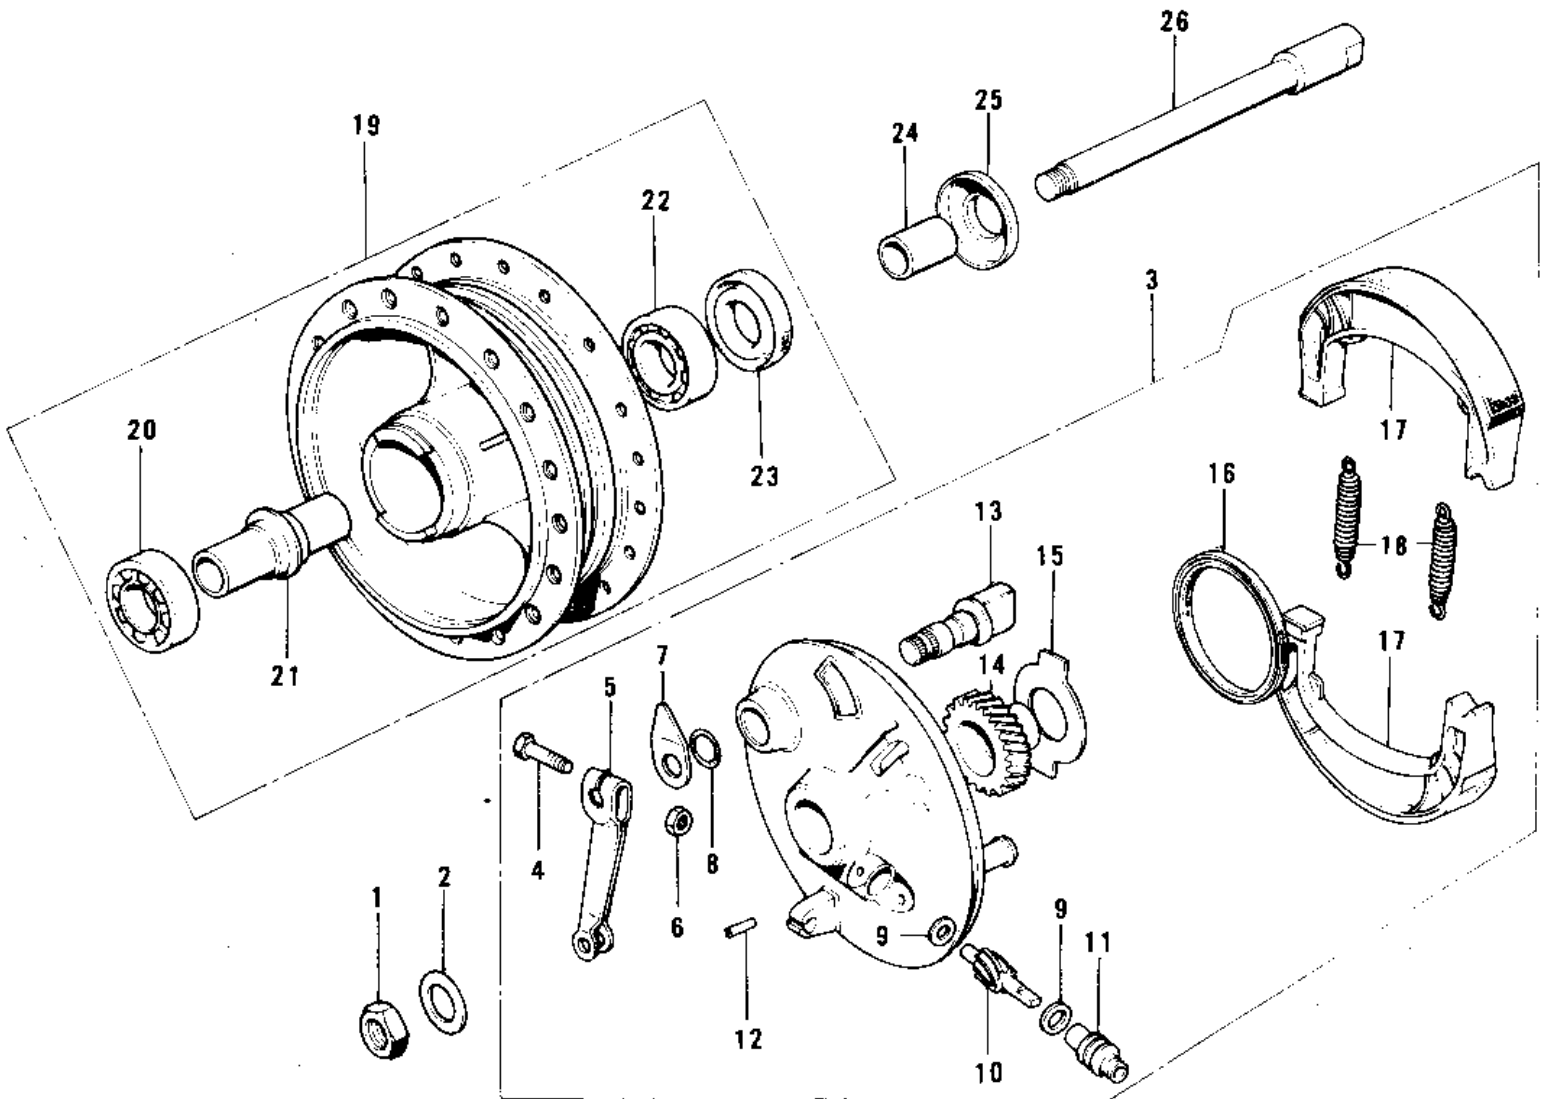

# 1973 Midi-Bike PARTS DIAGRAM

FRONT HUB/BRAKE (MC1-A/B)

# 1973 Midi-Bike PARTS LIST

## FRONT HUB/BRAKE (MC1-A/B)

ITEM NAME	PART NUMBER	QUANTITY
NUT 10MM (Ref # 1)	42045-005	1
WASHER PLAIN 10MM (Ref # 2)	411B1000	2
PANEL-ASY,FR BRK BUFF (Ref # 3)	41035-058-80	1
BOLT-UPSET (Ref # 4)	112G0630	1
LEVER FRONT BRAKE CAM (Ref # 5)	41053-005	1
NUT,6MM (Ref # 6)	41072-007	1
INDICATOR,FR BK SHOE (Ref # 7)	41085-013	1
"0" RING,11MM (Ref # 8)	92055-004	1
WASHER THRST SPD PINI (Ref # 9)	41063-001	2
PINION-SPEEDOMETER (Ref # 10)	41060-014	1
BUSH,SPEEDMETER CABLE (Ref # 11)	41062-005	1
PIN,SPRING (Ref # 12)	41082-001	1
CAM SHAFT-FRONT BRAKE (Ref # 13)	41050-018	1
GEAR,SPEEDOMETER (Ref # 14)	41060-1026	1
RECEIVER,SPEED GEAR (Ref # 15)	41064-010	1
OIL SEAL BRAKE PANEL (Ref # 16)	92050-002	1
SHOE-BRAKE (Ref # 17)	41048-1085	2
SHOE-BRAKE (Ref # 17)	41048-1085	2
SPRING,BRAKE SHOE (Ref # 18)	92081-1766	2
DRUM-ASSY,FR BRK (Ref # 19)	41034-1040	1
BEARING BALL #6300Z (Ref # 20)	601B6300Z	1
SPACER FRONT HUB (Ref # 21)	41039-002	1
BEARING BALL #6200 (Ref # 22)	601B6200	1
OIL SEAL,TC17317 (Ref # 23)	92050-063	1
COLLAR,FRONT AXLE (Ref # 24)	41069-026	1
DUST SHIELD FRNT DRUM (Ref # 25)	41042-002	1
AXLE-FRONT (Ref # 26)	41068-039	1