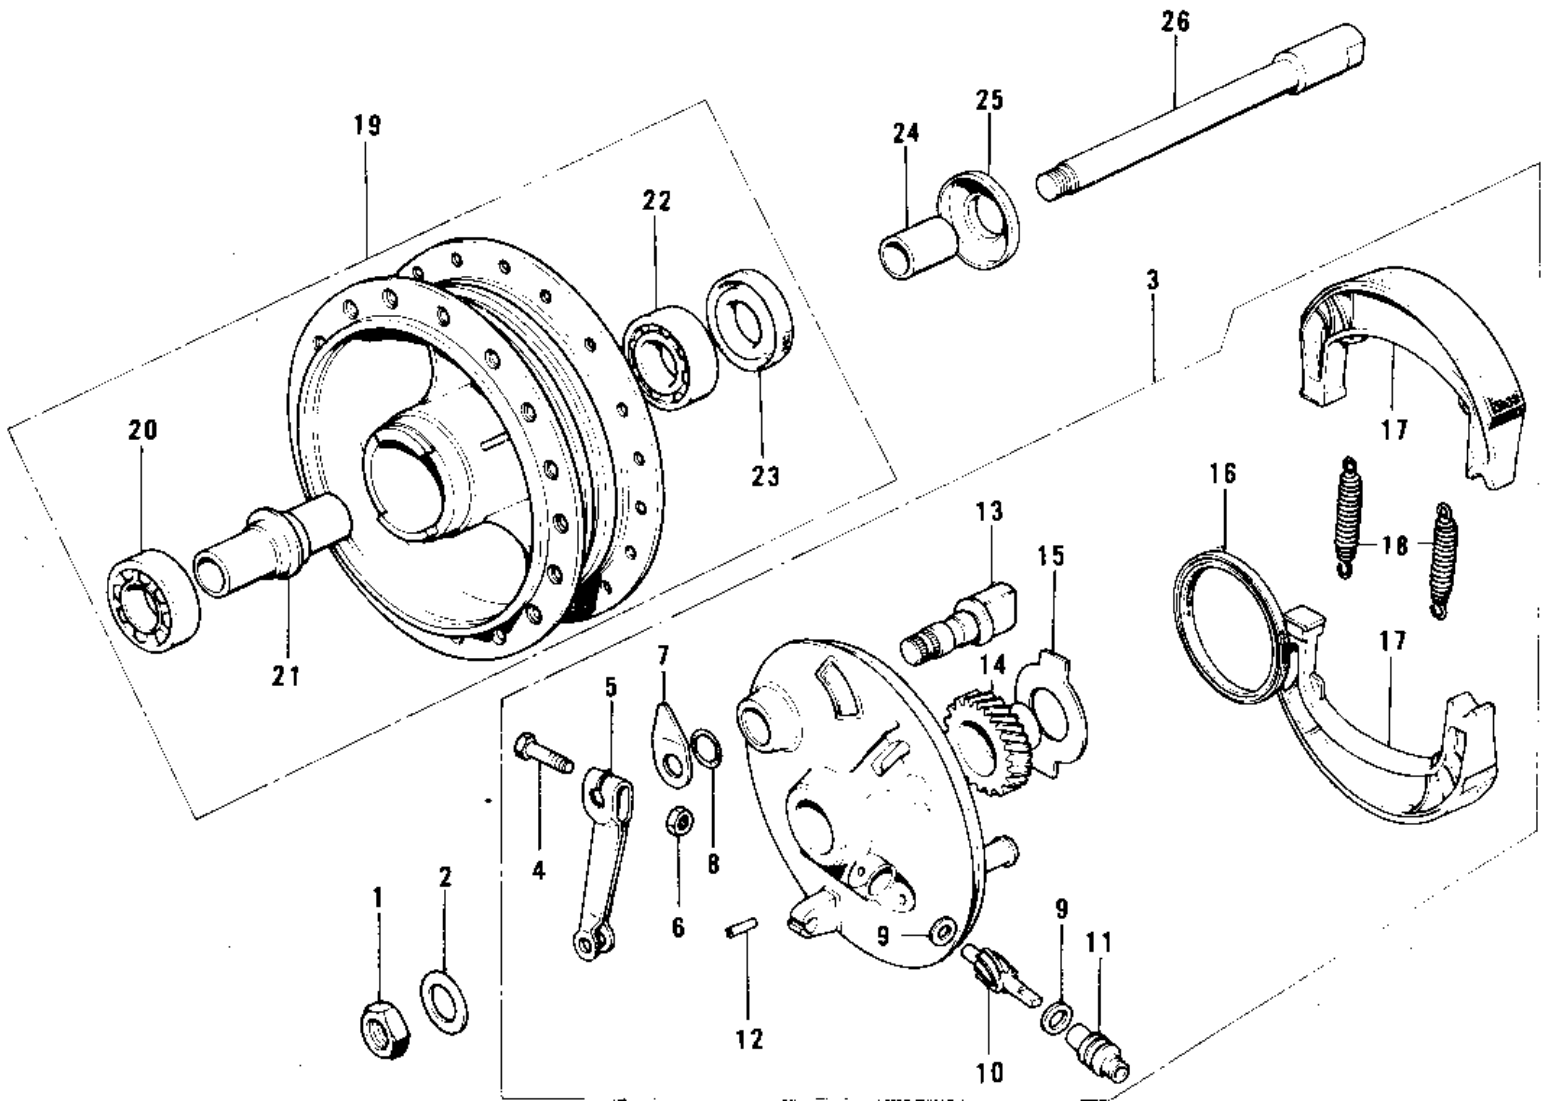

# 1975 MC1M-A PARTS DIAGRAM

FRONT HUB/BRAKE (MC1-A/B)

# 1975 MC1M-A PARTS LIST

## FRONT HUB/BRAKE (MC1-A/B)

ITEM NAME	PART NUMBER	QUANTITY
NUT 10MM (Ref # 1)	42045-005	
WASHER PLAIN 10MM (Ref # 2)	411B1000	
PANEL-ASY,FR BRK BUFF (Ref # 3)	41035-058-80	
BOLT-UPSET (Ref # 4)	112G0630	
LEVER FRONT BRAKE CAM (Ref # 5)	41053-005	
NUT,6MM (Ref # 6)	41072-007	
INDICATOR,FR BK SHOE (Ref # 7)	41085-013	
"0" RING,11MM (Ref # 8)	92055-004	
WASHER THRST SPD PINI (Ref # 9)	41063-001	
PINION-SPEEDOMETER (Ref # 10)	41060-014	
BUSH,SPEEDMETER CABLE (Ref # 11)	41062-005	
PIN,SPRING (Ref # 12)	41082-001	
CAM SHAFT-FRONT BRAKE (Ref # 13)	41050-018	
GEAR,SPEEDOMETER (Ref # 14)	41060-1026	
RECEIVER,SPEED GEAR (Ref # 15)	41064-010	
OIL SEAL BRAKE PANEL (Ref # 16)	92050-002	
SHOE-BRAKE (Ref # 17)	41048-1085	
SHOE-BRAKE (Ref # 17)	41048-1085	
SPRING,BRAKE SHOE (Ref # 18)	92081-1766	
DRUM-ASSY,FR BRK (Ref # 19)	41034-1040	
BEARING BALL #6300Z (Ref # 20)	601B6300Z	
SPACER FRONT HUB (Ref # 21)	41039-002	
BEARING BALL #6200 (Ref # 22)	601B6200	
OIL SEAL,TC17317 (Ref # 23)	92050-063	
COLLAR,FRONT AXLE (Ref # 24)	41069-026	
DUST SHIELD FRNT DRUM (Ref # 25)	41042-002	
AXLE-FRONT (Ref # 26)	41068-039	