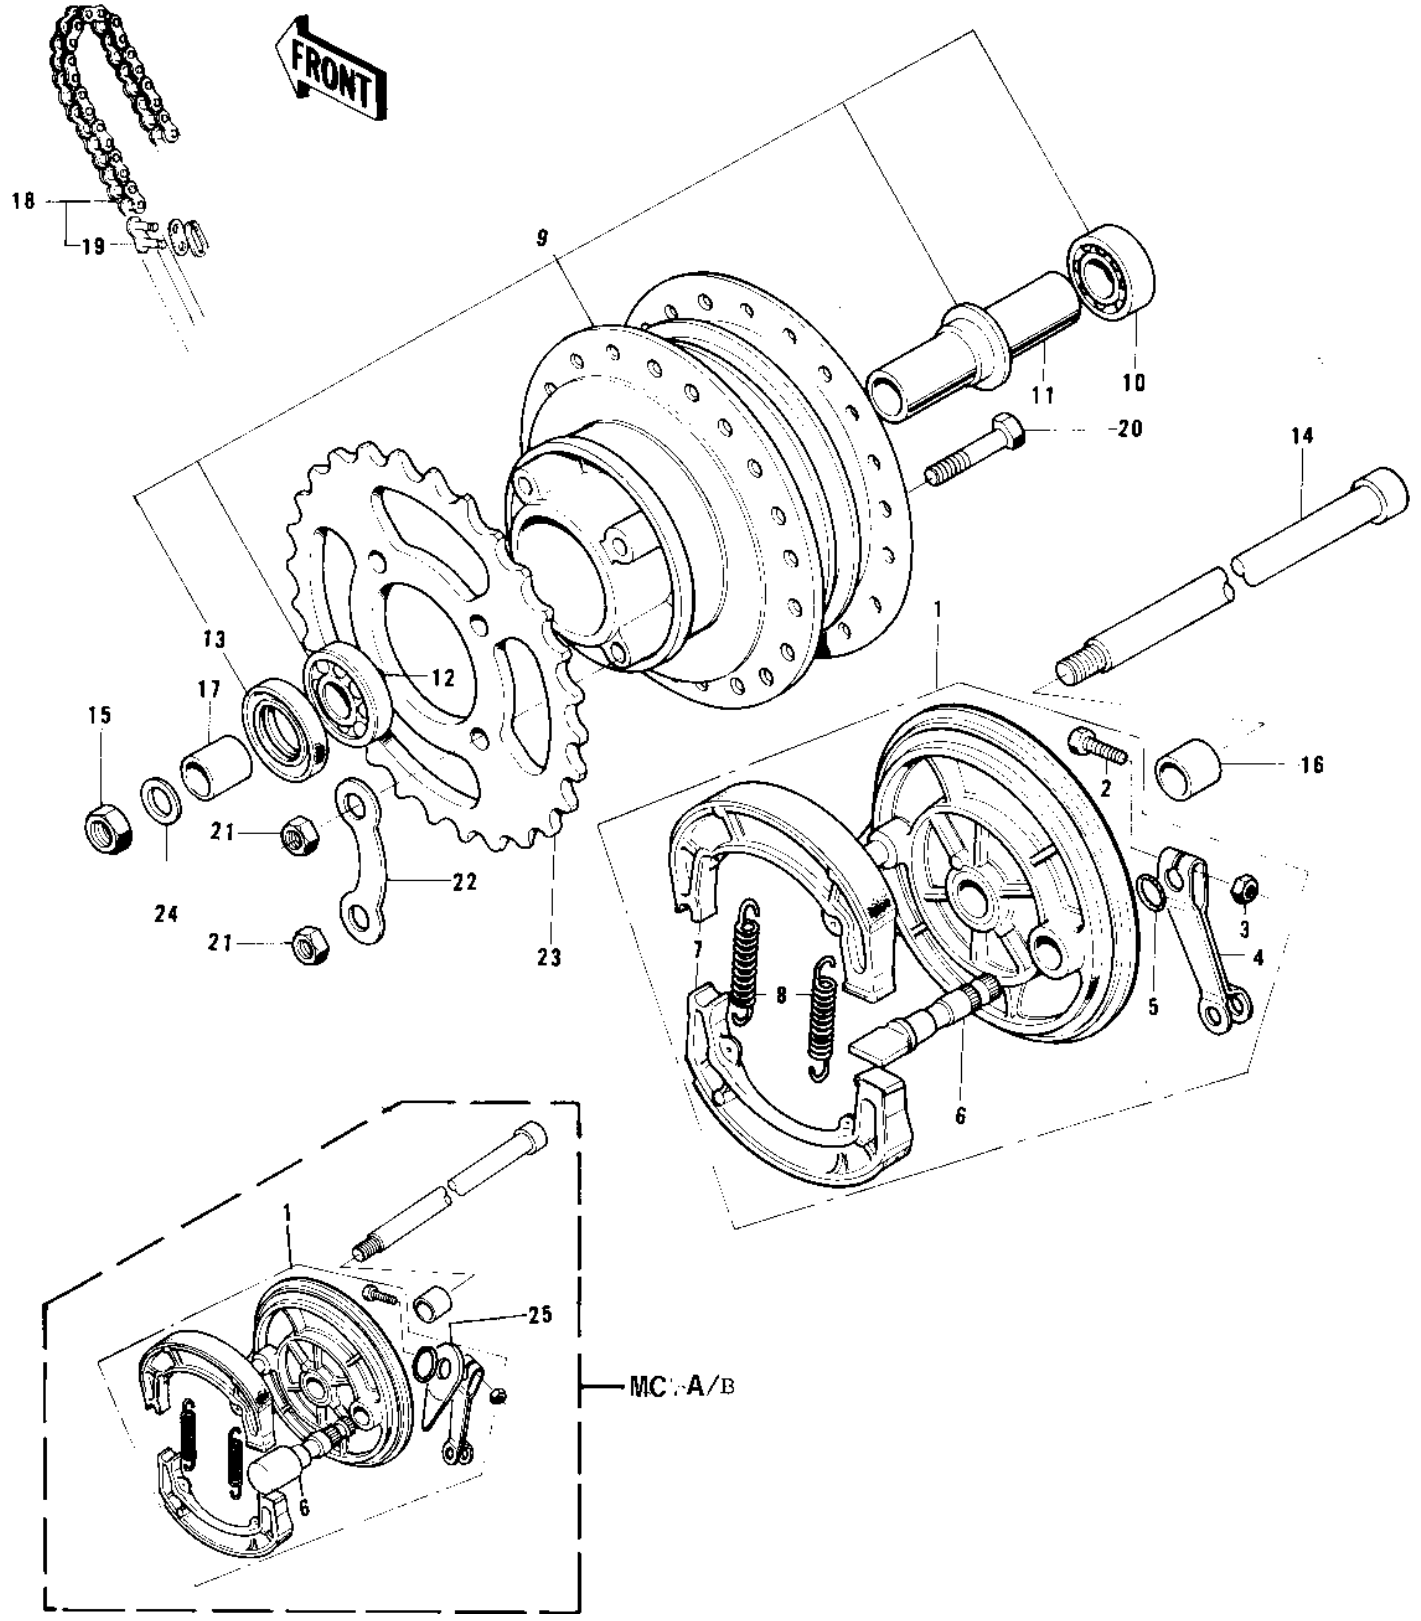

1974 MC1-A PARTS DIAGRAM

REAR HUB/BRAKE/CHAIN

1974 MC1-A PARTS LIST

REAR HUB/BRAKE/CHAIN

ITEM NAME	PART NUMBER	QUANTITY
PANEL-ASY,RR BRK,BUFF (Ref # 1)	42006-063-80	
BOLT-UPSET (Ref # 2)	112G0630	
BOLT-UPSET (Ref # 2)	112G0630	
NUT,6MM (Ref # 3)	41072-007	
LEVER,REAR BRAKE PANL (Ref # 4)	42029-027	
"O" RING,11MM (Ref # 5)	92055-004	
CAM SHAFT-FRONT BRAKE (Ref # 6)	41050-018	
CAM SHAFT,REAR BRAKE (Ref # 6)	42026-018	
SHOE-BRAKE (Ref # 7)	41048-1085	
SPRING,BRAKE SHOE (Ref # 8)	92081-1766	
DRUM-ASSY,RR BRK,BUFF (Ref # 9)	41034-1002-80	
BEARING BALL #6301Z (Ref # 10)	601B6301Z	
SPACER RR HUB BEARING (Ref # 11)	42010-003	
BEARING BALL #6301 (Ref # 12)	601B6301	
OIL SEAL RR BRK DRUM (Ref # 13)	92052-001	
AXLE,12X206 (Ref # 14)	41068-1091	
NUT-HEX-FINE (Ref # 15)	314B1200	
COLLAR,REAR AXLE (Ref # 16)	42032-043	
COLLAR,REAR AXLE (Ref # 17)	42032-044	
UNAVAILABLE IN PRICE BOOK (Ref # 18)	695Y4396	
JOINT-CHAIN (Ref # 19)	92058-1014	
BOLT REAR SPROCKET (Ref # 20)	92001-021	
NUT,8MM (Ref # 21)	311B0800	
WASHER RR SPRCKT LOCK (Ref # 22)	92088-003	
REAR SPROCKET 36T (Ref # 23)	42041-022	
REAR SPROCKET 34T (Ref # 23)	42041-019	
WASHER PLAIN 12MM (Ref # 24)	410B1200	
INDICATOR,BKSHOE (Ref # 25)	41085-003	