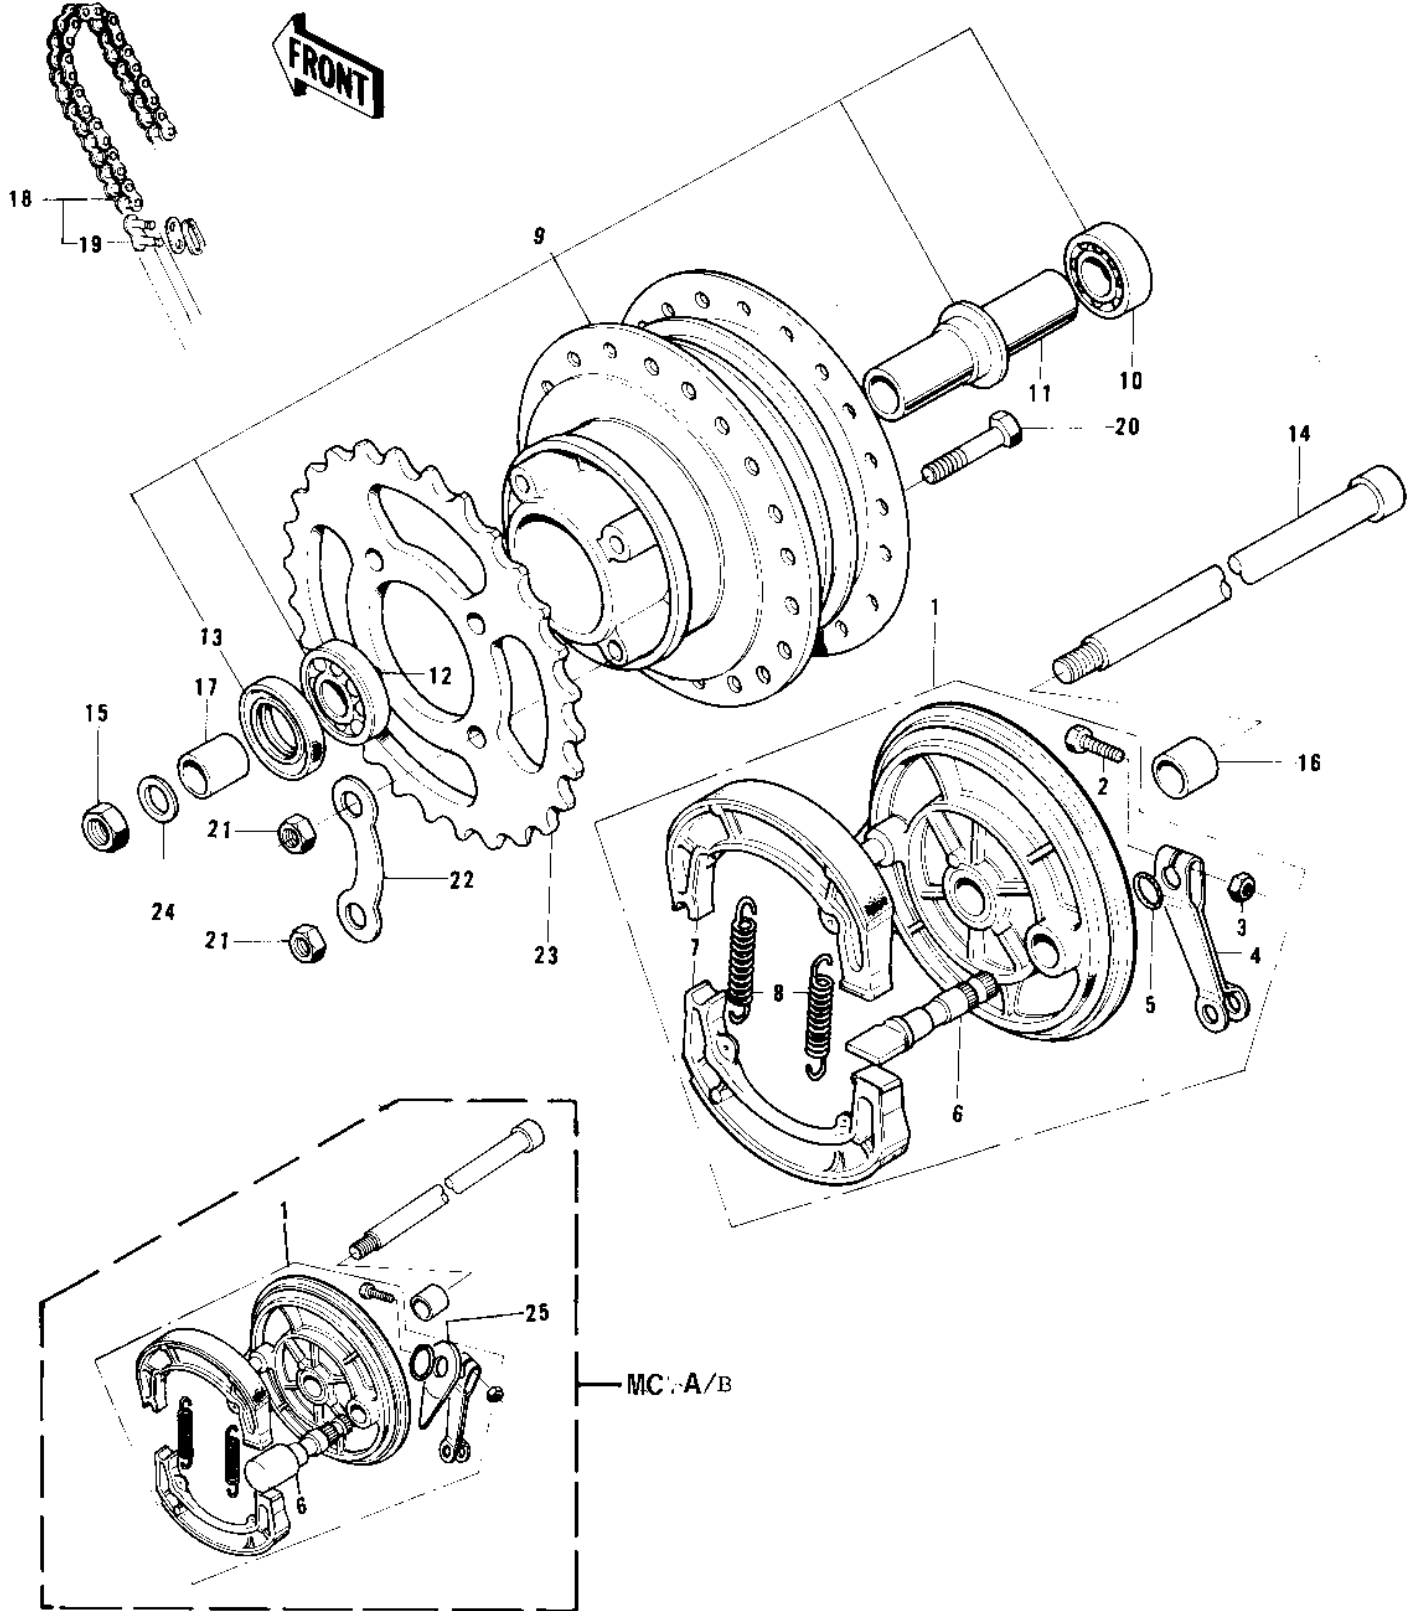

1975 MC1-B PARTS DIAGRAM

REAR HUB/BRAKE/CHAIN

1975 MC1-B PARTS LIST

REAR HUB/BRAKE/CHAIN

ITEM NAME	PART NUMBER	QUANTITY
PANEL-ASY,RR BRK,BUFF (Ref # 1)	42006-063-80	
BOLT-UPSET (Ref # 2)	112G0630	
BOLT-UPSET (Ref # 2)	112G0630	
NUT,6MM (Ref # 3)	41072-007	
LEVER,REAR BRAKE PANL (Ref # 4)	42029-027	
"O" RING,11MM (Ref # 5)	92055-004	
CAM SHAFT-FRONT BRAKE (Ref # 6)	41050-018	
CAM SHAFT,REAR BRAKE (Ref # 6)	42026-018	
SHOE-BRAKE (Ref # 7)	41048-1085	
SPRING,BRAKE SHOE (Ref # 8)	92081-1766	
DRUM-ASSY,RR BRK,BUFF (Ref # 9)	41034-1002-80	
BEARING BALL #6301Z (Ref # 10)	601B6301Z	
SPACER RR HUB BEARING (Ref # 11)	42010-003	
BEARING BALL #6301 (Ref # 12)	601B6301	
OIL SEAL RR BRK DRUM (Ref # 13)	92052-001	
AXLE,12X206 (Ref # 14)	41068-1091	
NUT-HEX-FINE (Ref # 15)	314B1200	
COLLAR,REAR AXLE (Ref # 16)	42032-043	
COLLAR,REAR AXLE (Ref # 17)	42032-044	
UNAVAILABLE IN PRICE BOOK (Ref # 18)	695Y4396	
JOINT-CHAIN (Ref # 19)	92058-1014	
BOLT REAR SPROCKET (Ref # 20)	92001-021	
NUT,8MM (Ref # 21)	311B0800	
WASHER RR SPRCKT LOCK (Ref # 22)	92088-003	
REAR SPROCKET 36T (Ref # 23)	42041-022	
REAR SPROCKET 34T (Ref # 23)	42041-019	
WASHER PLAIN 12MM (Ref # 24)	410B1200	
INDICATOR,BKSHOE (Ref # 25)	41085-003	