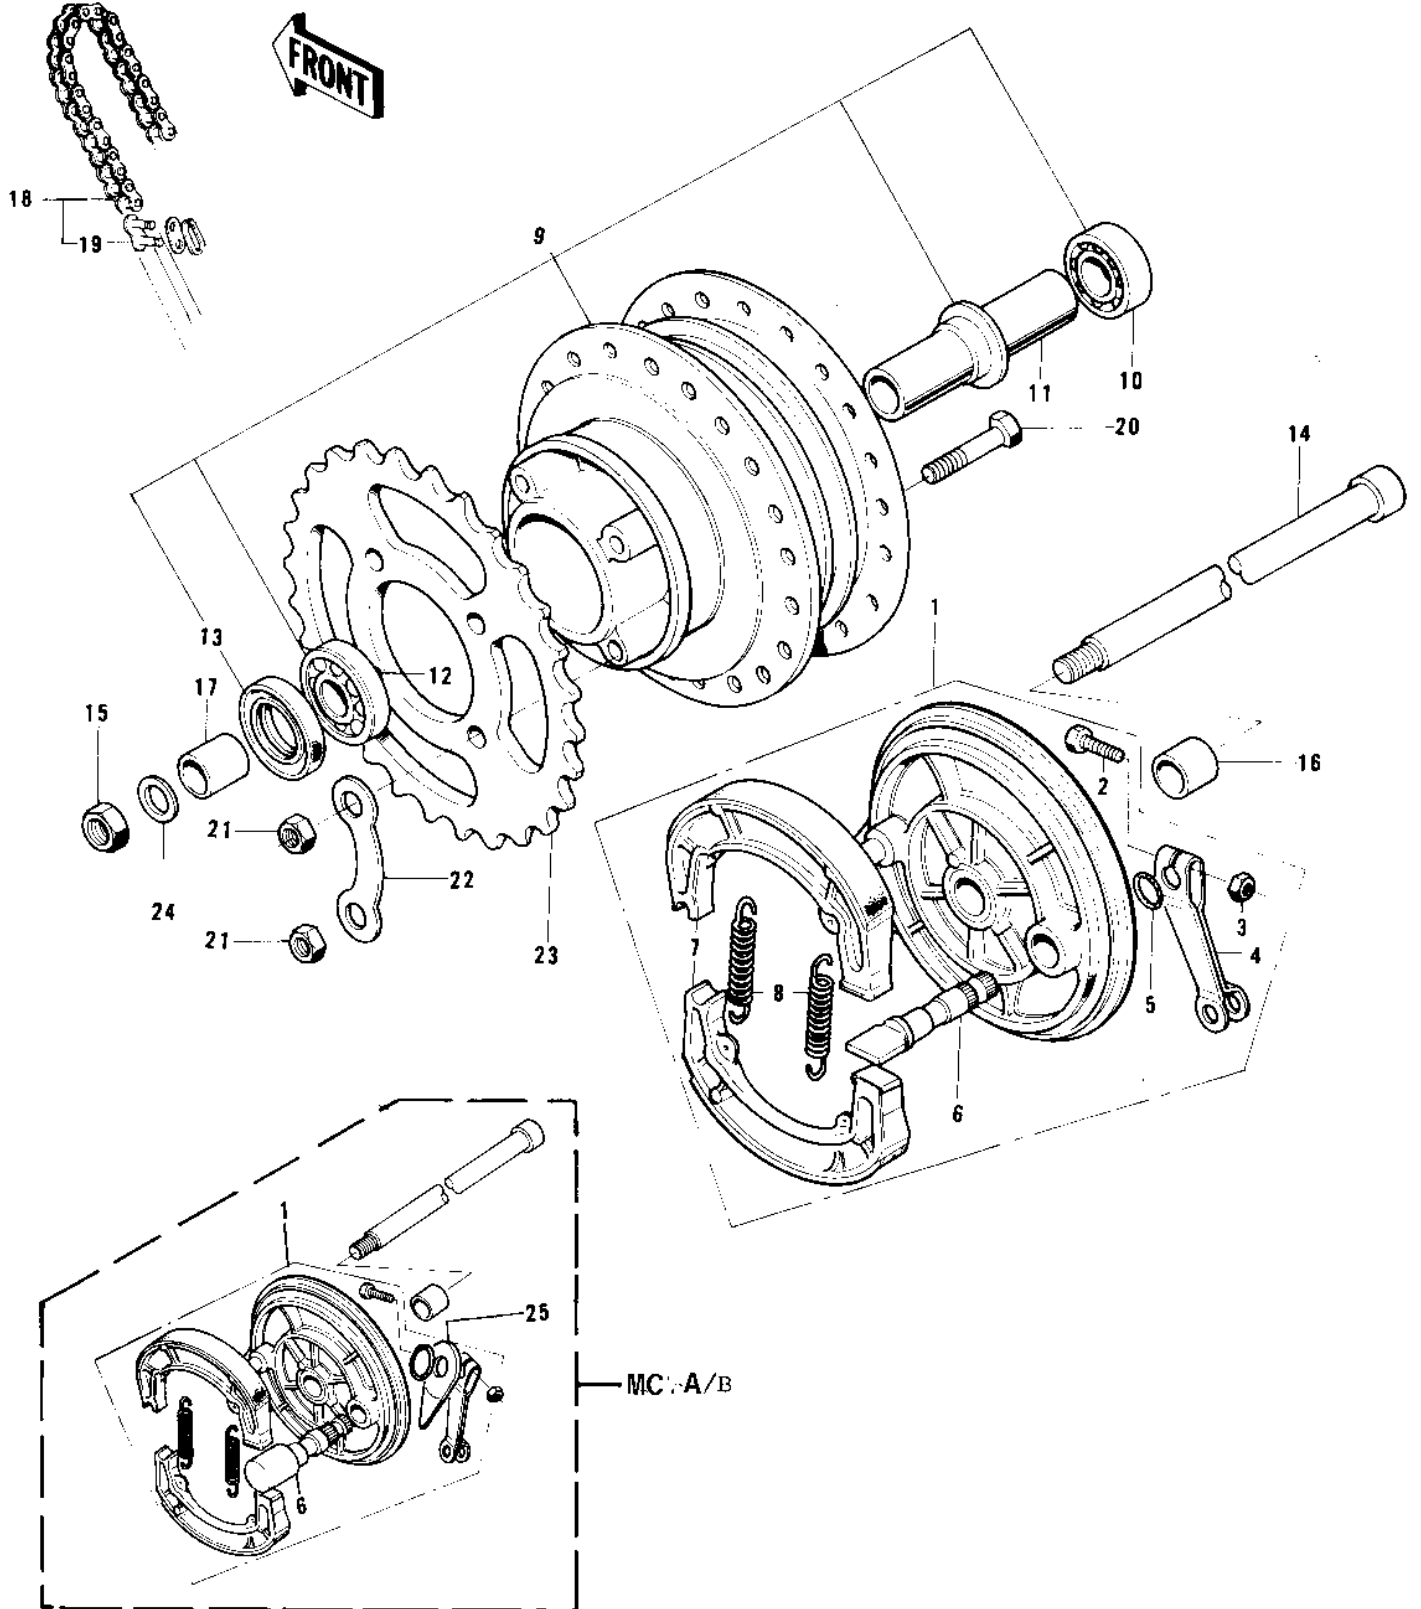

# 1975 MC1M-A PARTS DIAGRAM

REAR HUB/BRAKE/CHAIN

# 1975 MC1M-A PARTS LIST

## REAR HUB/BRAKE/CHAIN

ITEM NAME	PART NUMBER	QUANTITY
PANEL-ASY,RR BRK,BUFF (Ref # 1)	42006-063-80	
BOLT-UPSET (Ref # 2)	112G0630	
BOLT-UPSET (Ref # 2)	112G0630	
NUT,6MM (Ref # 3)	41072-007	
LEVER,REAR BRAKE PANL (Ref # 4)	42029-027	
"O" RING,11MM (Ref # 5)	92055-004	
CAM SHAFT-FRONT BRAKE (Ref # 6)	41050-018	
CAM SHAFT,REAR BRAKE (Ref # 6)	42026-018	
SHOE-BRAKE (Ref # 7)	41048-1085	
SPRING,BRAKE SHOE (Ref # 8)	92081-1766	
DRUM-ASSY,RR BRK,BUFF (Ref # 9)	41034-1002-80	
BEARING BALL #6301Z (Ref # 10)	601B6301Z	
SPACER RR HUB BEARING (Ref # 11)	42010-003	
BEARING BALL #6301 (Ref # 12)	601B6301	
OIL SEAL RR BRK DRUM (Ref # 13)	92052-001	
AXLE,12X206 (Ref # 14)	41068-1091	
NUT-HEX-FINE (Ref # 15)	314B1200	
COLLAR,REAR AXLE (Ref # 16)	42032-043	
COLLAR,REAR AXLE (Ref # 17)	42032-044	
UNAVAILABLE IN PRICE BOOK (Ref # 18)	695Y4396	
JOINT-CHAIN (Ref # 19)	92058-1014	
BOLT REAR SPROCKET (Ref # 20)	92001-021	
NUT,8MM (Ref # 21)	311B0800	
WASHER RR SPRCKT LOCK (Ref # 22)	92088-003	
REAR SPROCKET 36T (Ref # 23)	42041-022	
REAR SPROCKET 34T (Ref # 23)	42041-019	
WASHER PLAIN 12MM (Ref # 24)	410B1200	
INDICATOR,BKSHOE (Ref # 25)	41085-003	