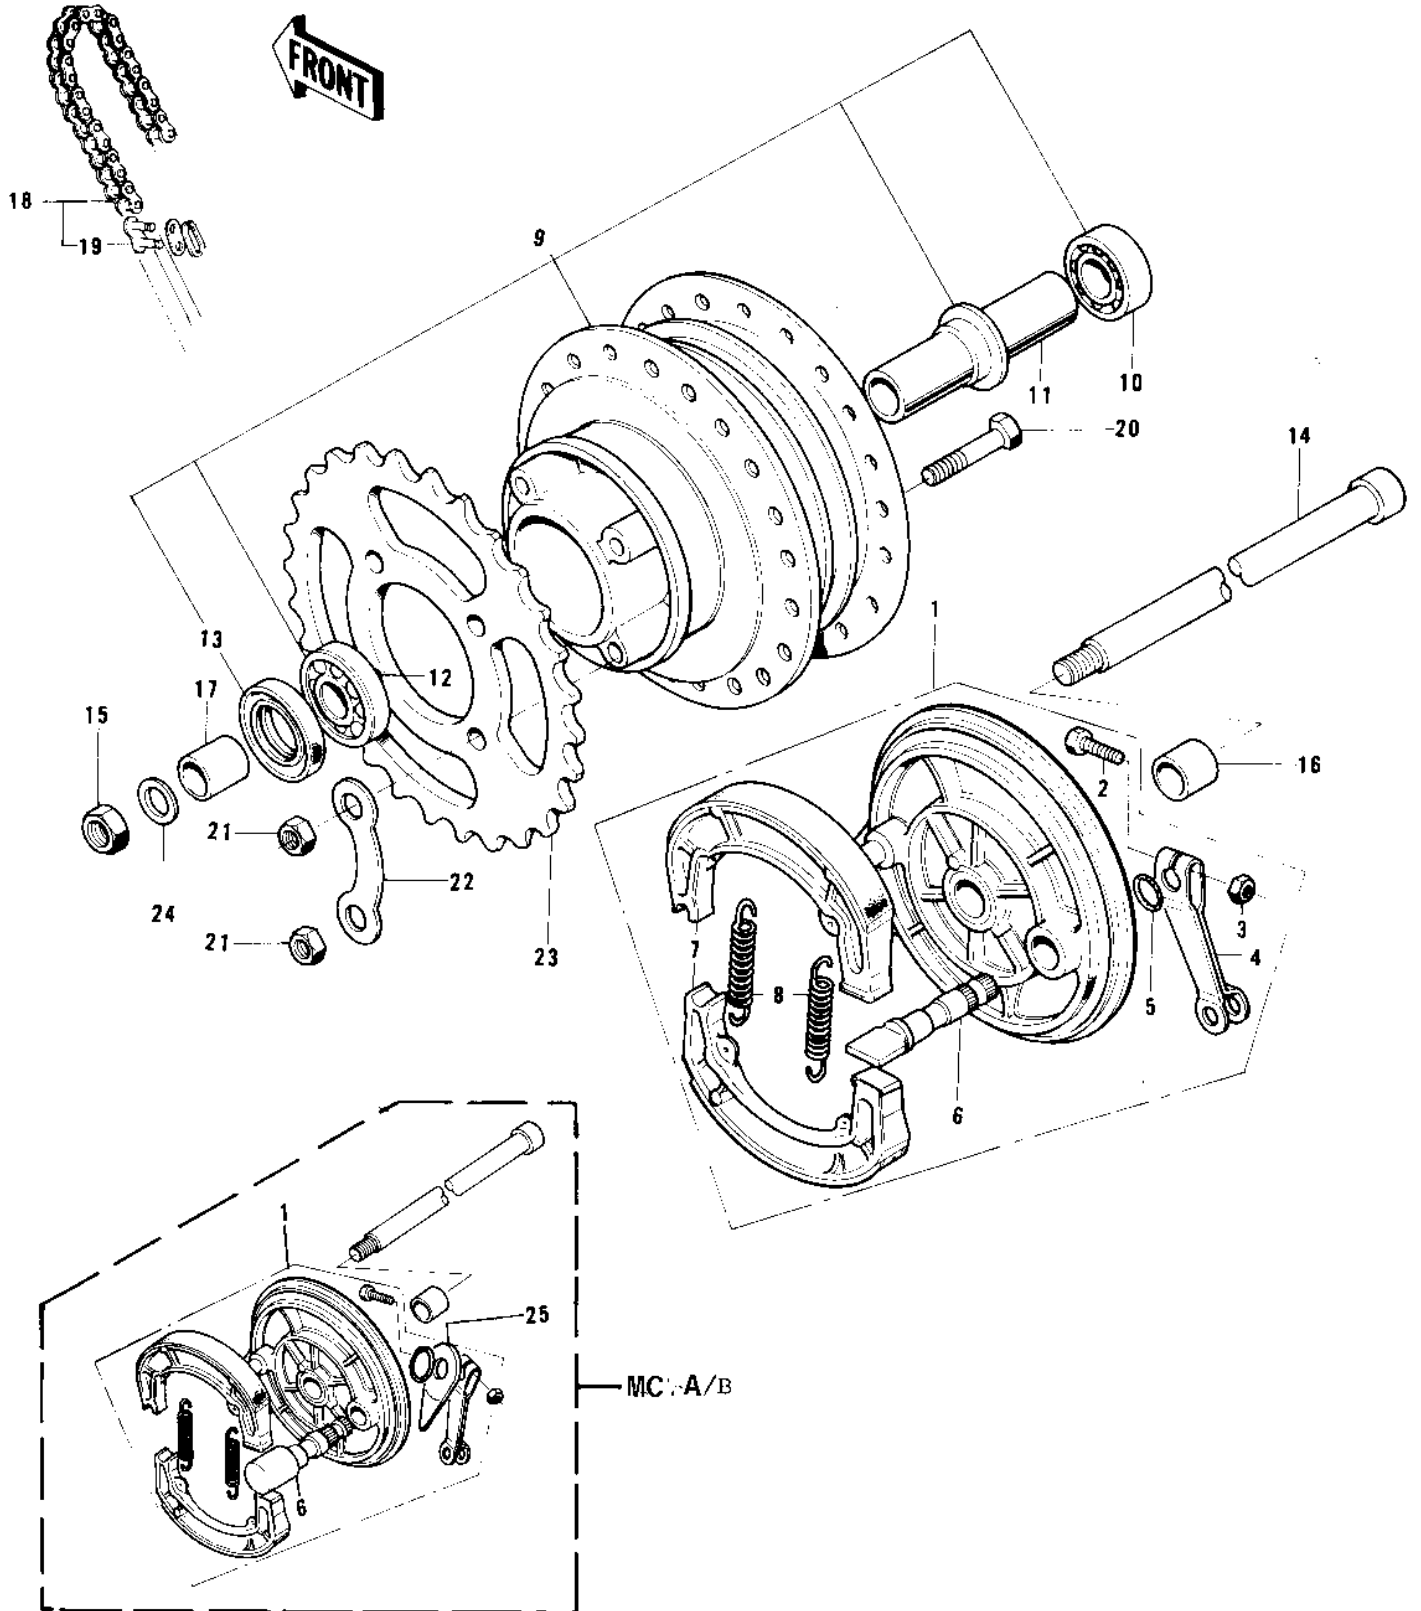

1974 MC1M PARTS DIAGRAM

REAR HUB/BRAKE/CHAIN

1974 MC1M PARTS LIST

REAR HUB/BRAKE/CHAIN

ITEM NAME	PART NUMBER	QUANTITY
PANEL-ASY,RR BRK,BUFF (Ref # 1)	42006-063-80	
BOLT-UPSET (Ref # 2)	112G0630	
BOLT-UPSET (Ref # 2)	112G0630	
NUT,6MM (Ref # 3)	41072-007	
LEVER,REAR BRAKE PANL (Ref # 4)	42029-027	
"O" RING,11MM (Ref # 5)	92055-004	
CAM SHAFT-FRONT BRAKE (Ref # 6)	41050-018	
CAM SHAFT,REAR BRAKE (Ref # 6)	42026-018	
SHOE-BRAKE (Ref # 7)	41048-1085	
SPRING,BRAKE SHOE (Ref # 8)	92081-1766	
DRUM-ASSY,RR BRK,BUFF (Ref # 9)	41034-1002-80	
BEARING BALL #6301Z (Ref # 10)	601B6301Z	
SPACER RR HUB BEARING (Ref # 11)	42010-003	
BEARING BALL #6301 (Ref # 12)	601B6301	
OIL SEAL RR BRK DRUM (Ref # 13)	92052-001	
AXLE,12X206 (Ref # 14)	41068-1091	
NUT-HEX-FINE (Ref # 15)	314B1200	
COLLAR,REAR AXLE (Ref # 16)	42032-043	
COLLAR,REAR AXLE (Ref # 17)	42032-044	
UNAVAILABLE IN PRICE BOOK (Ref # 18)	695Y4396	
JOINT-CHAIN (Ref # 19)	92058-1014	
BOLT REAR SPROCKET (Ref # 20)	92001-021	
NUT,8MM (Ref # 21)	311B0800	
WASHER RR SPRCKT LOCK (Ref # 22)	92088-003	
REAR SPROCKET 36T (Ref # 23)	42041-022	
REAR SPROCKET 34T (Ref # 23)	42041-019	
WASHER PLAIN 12MM (Ref # 24)	410B1200	
INDICATOR,BKSHOE (Ref # 25)	41085-003	