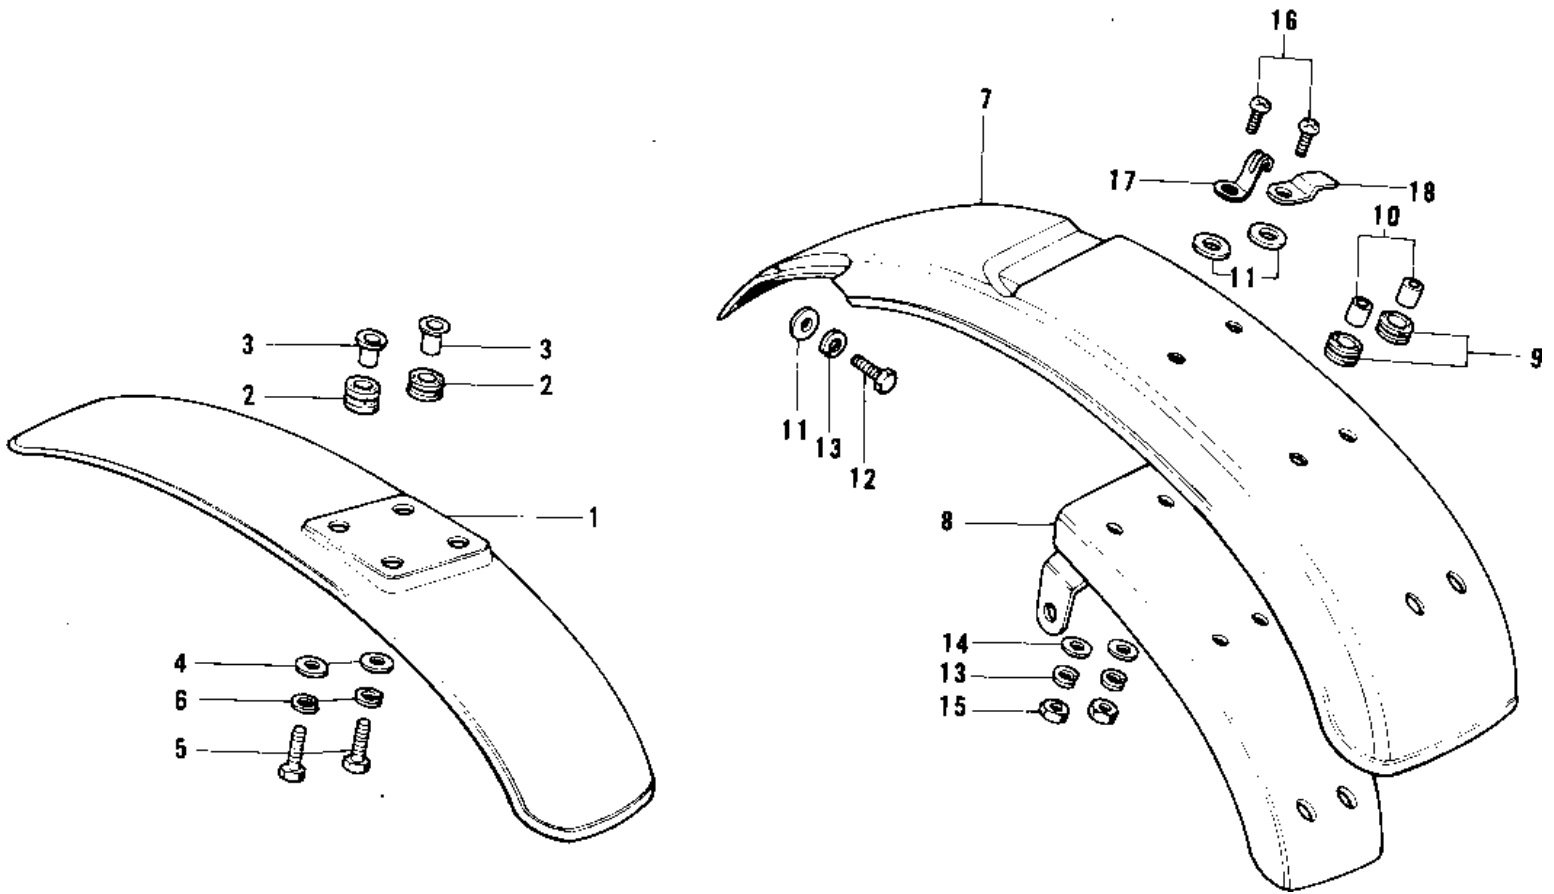

1974 MC1-A PARTS DIAGRAM

FENDERS (73-75 MC1/MC1-A/MC1-B)

1974 MC1-A PARTS LIST

FENDERS (73-75 MC1/MC1-A/MC1-B)

ITEM NAME	PART NUMBER	QUANTITY
FENDER-FR,BLACK (Ref # 1)	35004-080-10	
FENDER-FR,C.BLUE (Ref # 1)	35004-080-1N	
DAMPER RUBBER (Ref # 2)	92075-103	
COLLAR (Ref # 3)	92027-153	
WASHER 6.5X20X1.6T (Ref # 4)	92022-125	
BOLT-UPSET (Ref # 5)	112G0618	
BOLT-UPSET (Ref # 5)	112G0618	
WASHER SPRING 6MM (Ref # 6)	461F0600	
FENDER-RR (Ref # 7)	35022-094	
FENDER-RR,C.BLUE (Ref # 7)	35022-094-1N	
GUSSET,REAR FENDER (Ref # 8)	35034-019	
DAMPER RUBBER,RR FENR (Ref # 9)	92075-209	
COLLAR (Ref # 10)	92027-169	
WASHER 6.5X20X1.6T (Ref # 11)	92022-125	
BOLT-UPSET 6X14 (Ref # 12)	112B0614	
BOLT-UPSET 6X14 (Ref # 12)	112B0614	
WASHER SPRING 6MM (Ref # 13)	461F0600	
WASHER PLAIN 6MM (Ref # 14)	411B0600	
NUT 6MM (Ref # 15)	311B0600	
SCREW PAN HEAD 6X16 (Ref # 16)	220B0616	
CLIP WIRING HARNESS (Ref # 17)	35024-002	
CLAMP CABLE (Ref # 18)	92037-020	