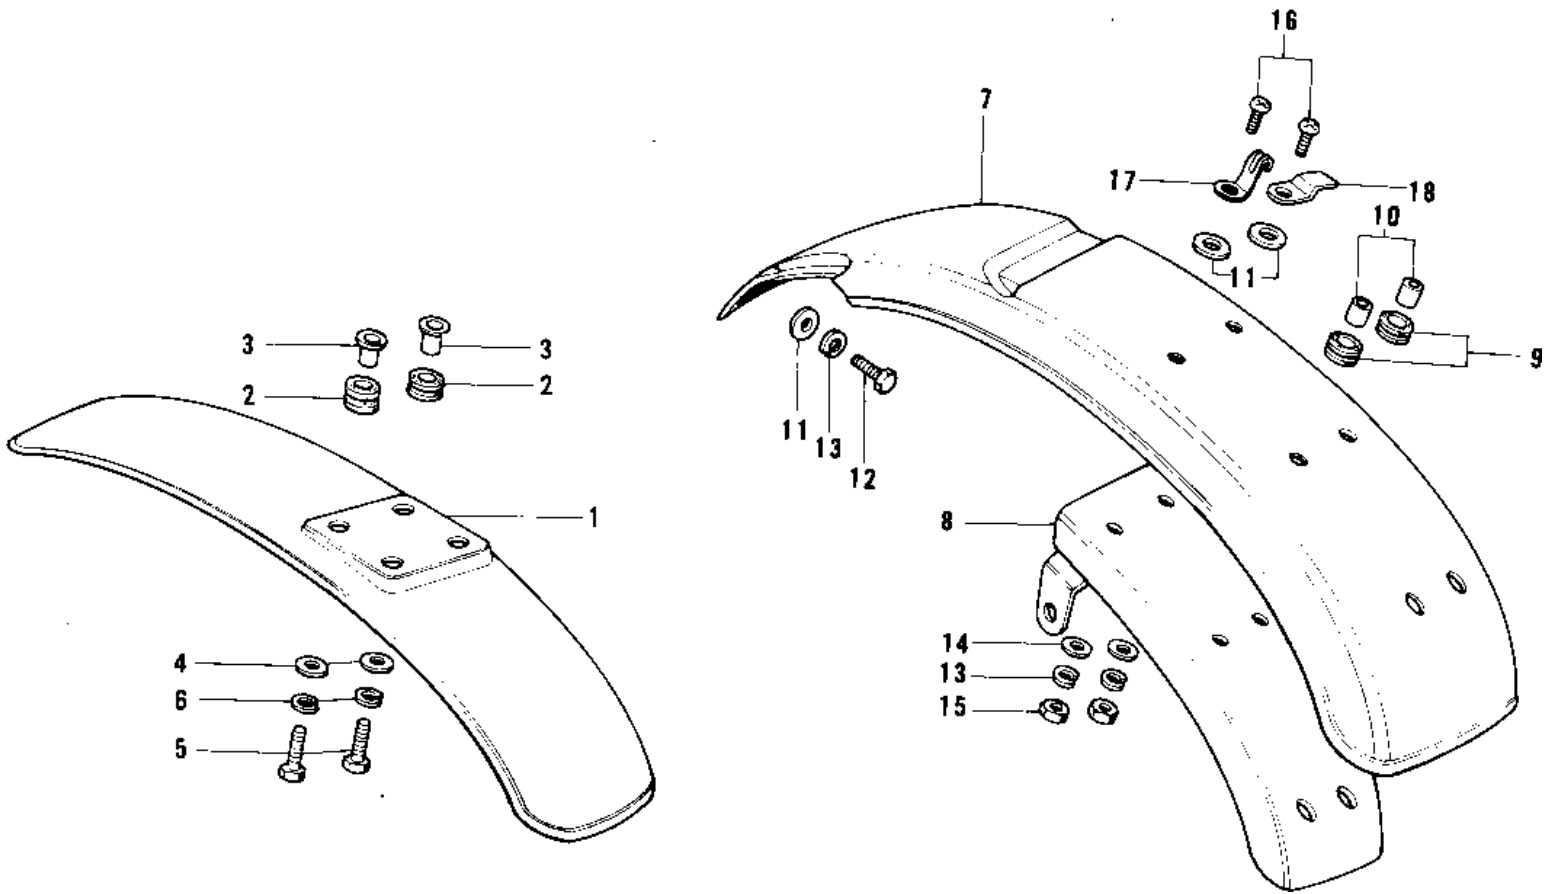

1975 MC1M-A PARTS DIAGRAM

FENDERS (73-75 MC1/MC1-A/MC1-B)

1975 MC1M-A PARTS LIST

FENDERS (73-75 MC1/MC1-A/MC1-B)

ITEM NAME	PART NUMBER	QUANTITY
FENDER-FR,BLACK (Ref # 1)	35004-080-10	
FENDER-FR,C.BLUE (Ref # 1)	35004-080-1N	
DAMPER RUBBER (Ref # 2)	92075-103	
COLLAR (Ref # 3)	92027-153	
WASHER 6.5X20X1.6T (Ref # 4)	92022-125	
BOLT-UPSET (Ref # 5)	112G0618	
BOLT-UPSET (Ref # 5)	112G0618	
WASHER SPRING 6MM (Ref # 6)	461F0600	
FENDER-RR (Ref # 7)	35022-094	
FENDER-RR,C.BLUE (Ref # 7)	35022-094-1N	
GUSSET,REAR FENDER (Ref # 8)	35034-019	
DAMPER RUBBER,RR FENR (Ref # 9)	92075-209	
COLLAR (Ref # 10)	92027-169	
WASHER 6.5X20X1.6T (Ref # 11)	92022-125	
BOLT-UPSET 6X14 (Ref # 12)	112B0614	
BOLT-UPSET 6X14 (Ref # 12)	112B0614	
WASHER SPRING 6MM (Ref # 13)	461F0600	
WASHER PLAIN 6MM (Ref # 14)	411B0600	
NUT 6MM (Ref # 15)	311B0600	
SCREW PAN HEAD 6X16 (Ref # 16)	220B0616	
CLIP WIRING HARNESS (Ref # 17)	35024-002	
CLAMP CABLE (Ref # 18)	92037-020	